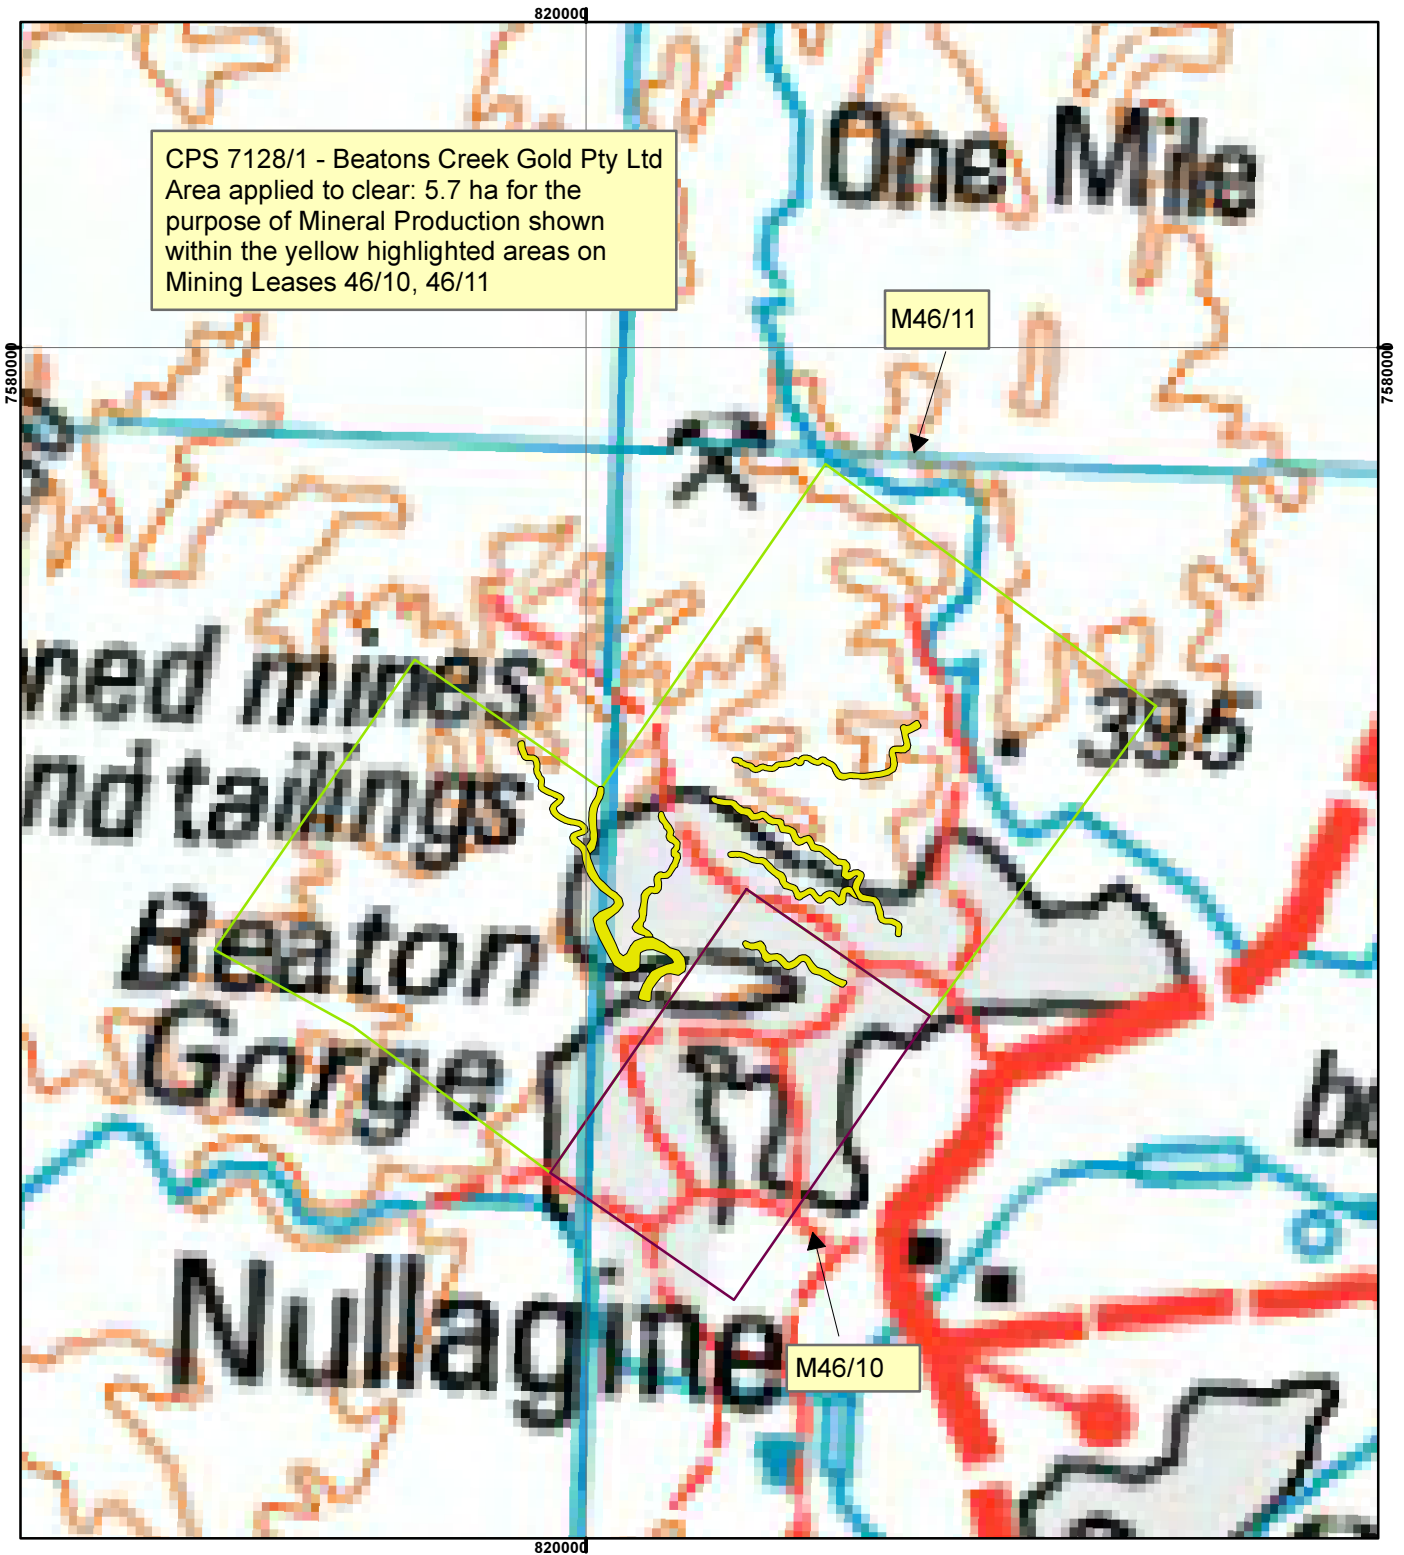

## Legend

 Clearing Instruments

## Mining Tenements

 M 46/11

 M 46/10

Geocentric Datum Australia 1994

*Note: the data in this map have not been projected. This may result in geometric distortion or measurement inaccuracies.*

..... Date .....