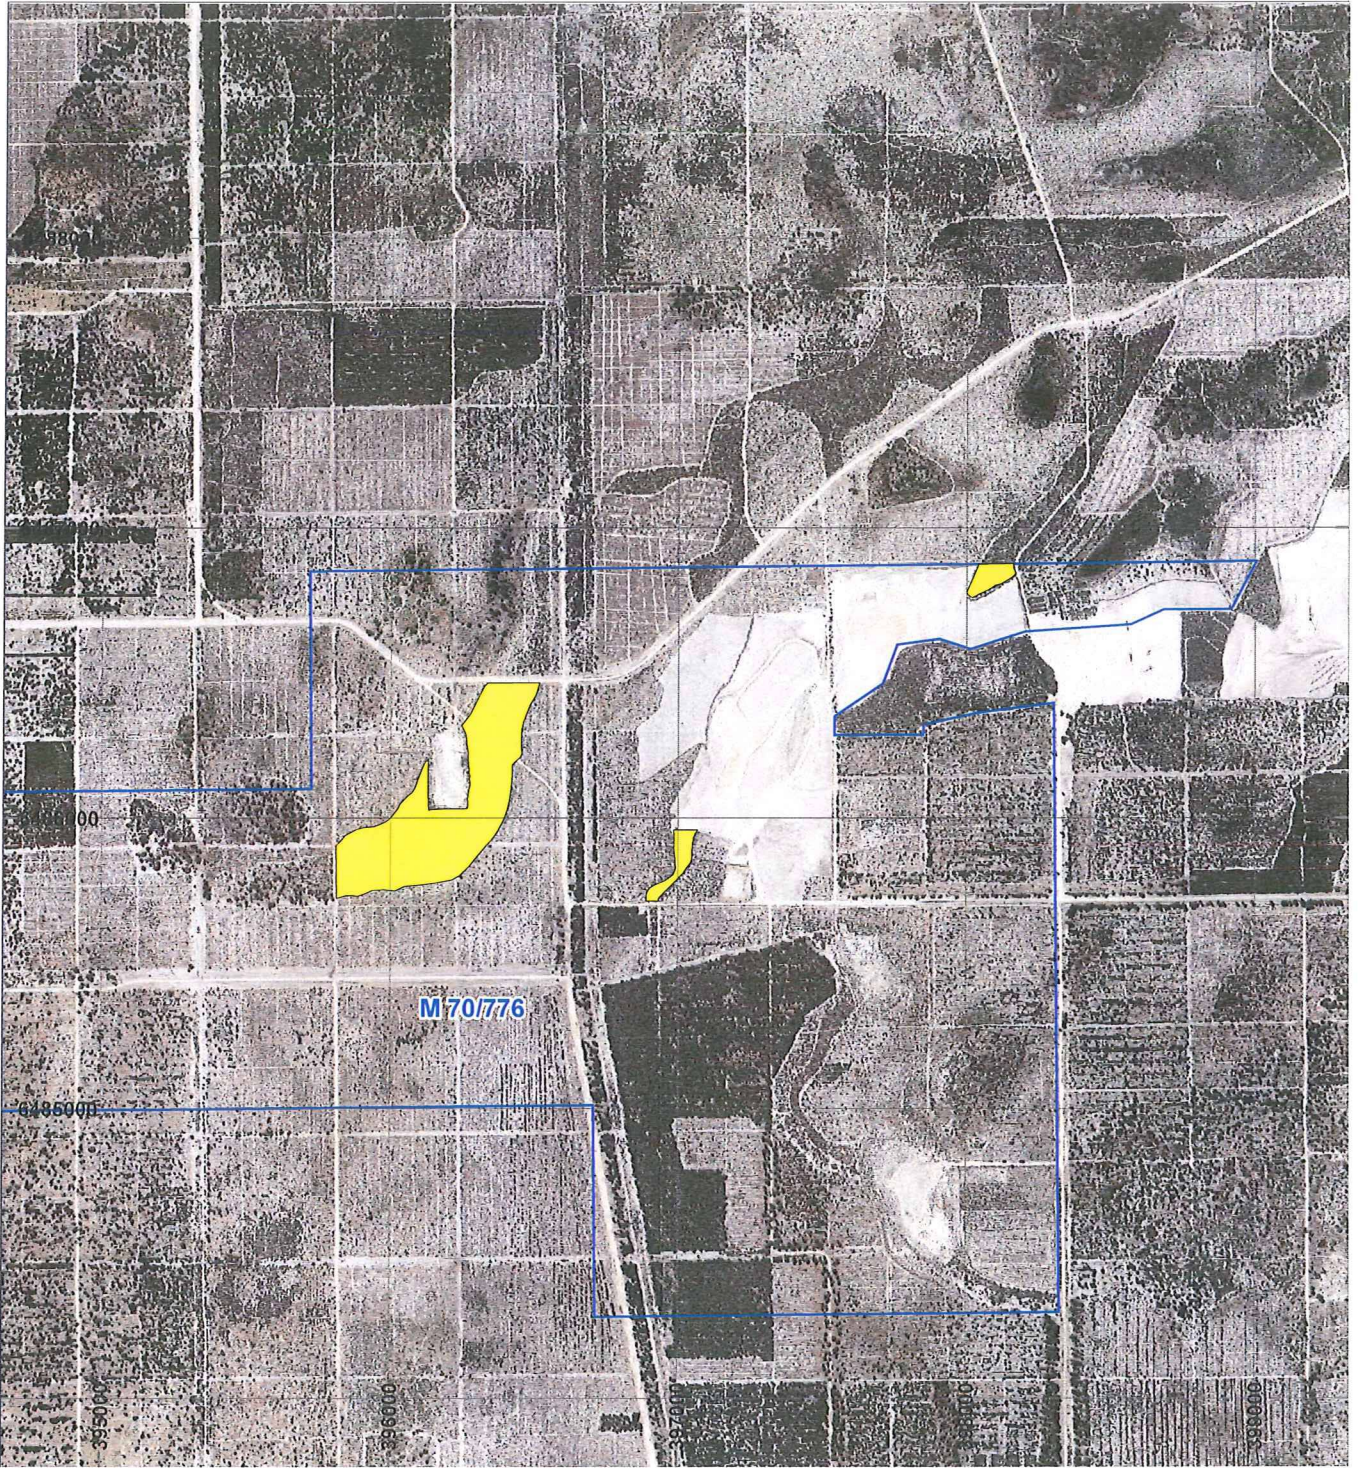

PLAN 7141/1

LEGEND

- Mining Tenements
- Clearing Instruments
- Areas Approved to Clear

SEAMLESS MOSAIC

Geocentric Datum Australia 1994

M. L. J. Date 11/8/16
MARNIE LEYBOURNE

Officer with delegated authority under Section 20 of the Environmental Protection Act 1986

Information derived from this map should be confirmed with the data custodian acknowledged by the agency acronym in the legend.