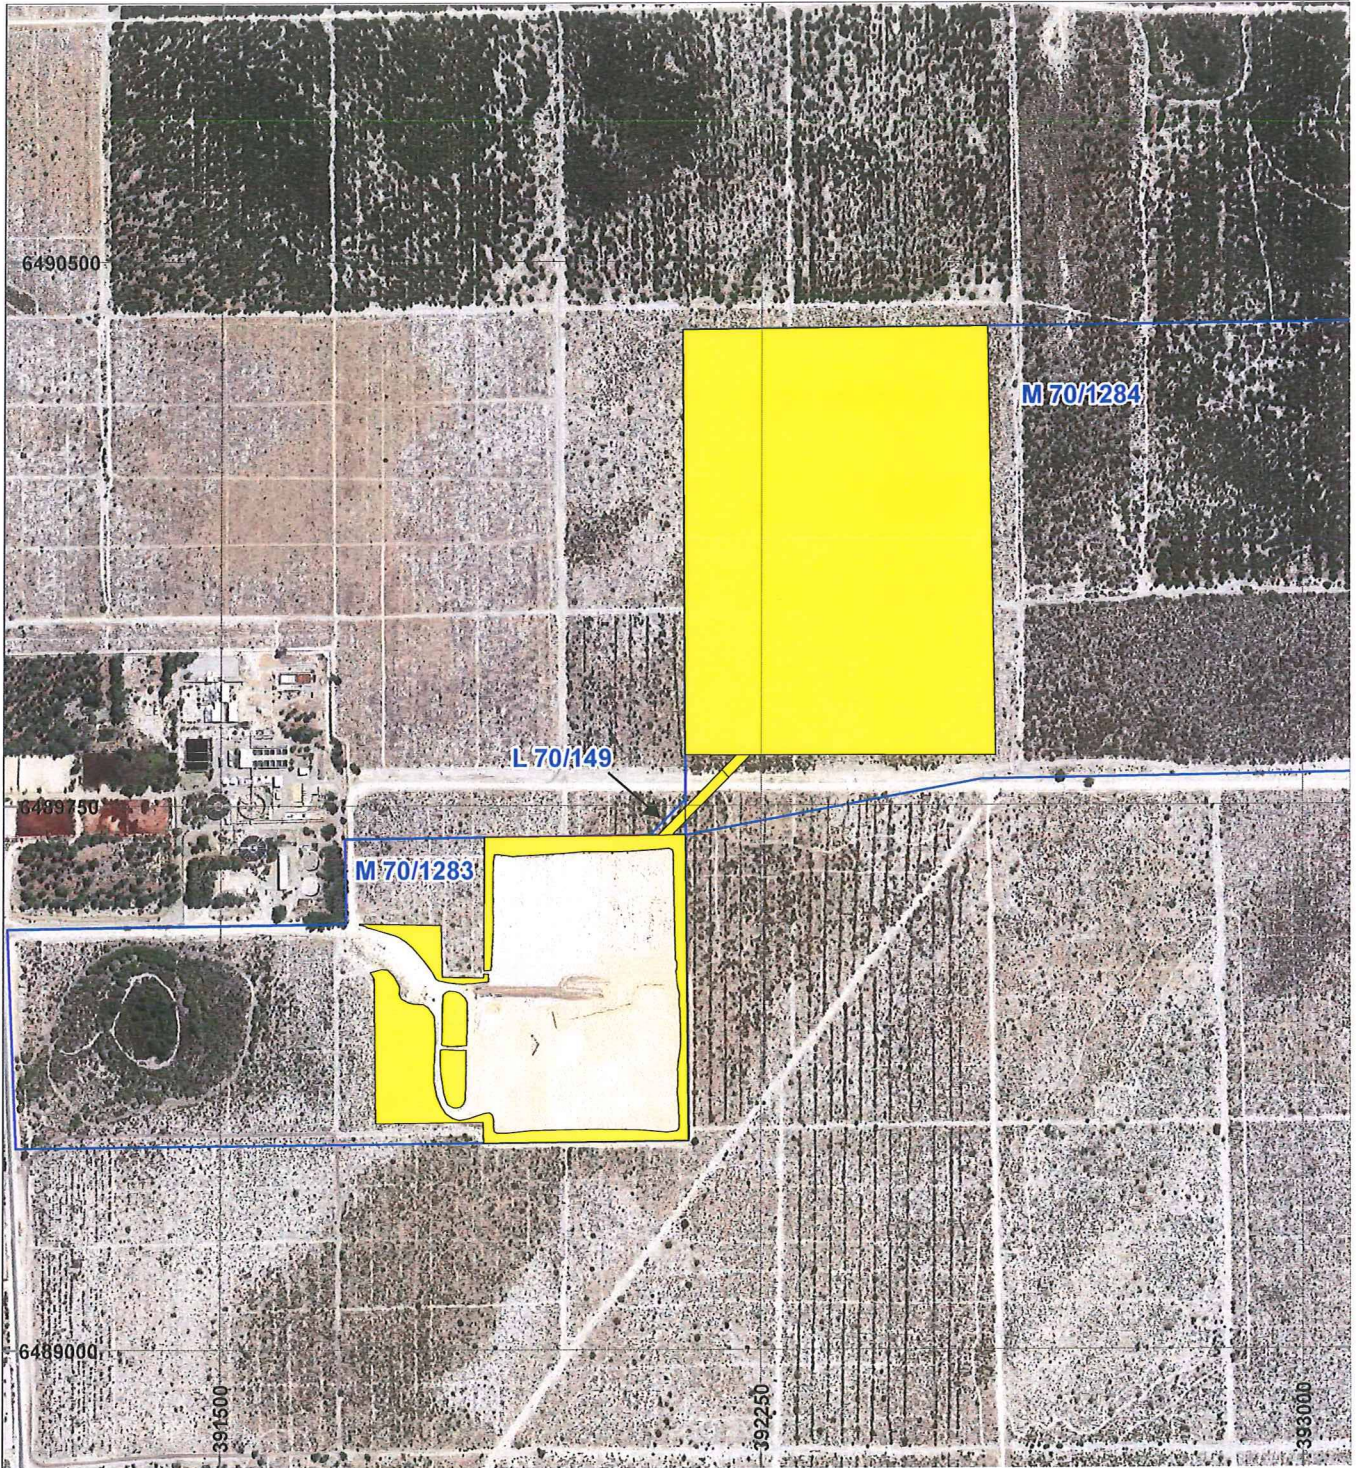

PLAN 7144/1

LEGEND

- Mining Tenements
- Clearing Instruments
- Areas Approved to Clear

SEAMLESS MOSAIC

Geocentric Datum Australia 1994

M. Lep Date *11/8/16*
MARNIE LEYBOURNE

Officer with delegated authority under Section 20 of the Environmental Protection Act 1986

Information derived from this map should be confirmed with the data custodian acknowledged by the agency acronym in the legend.