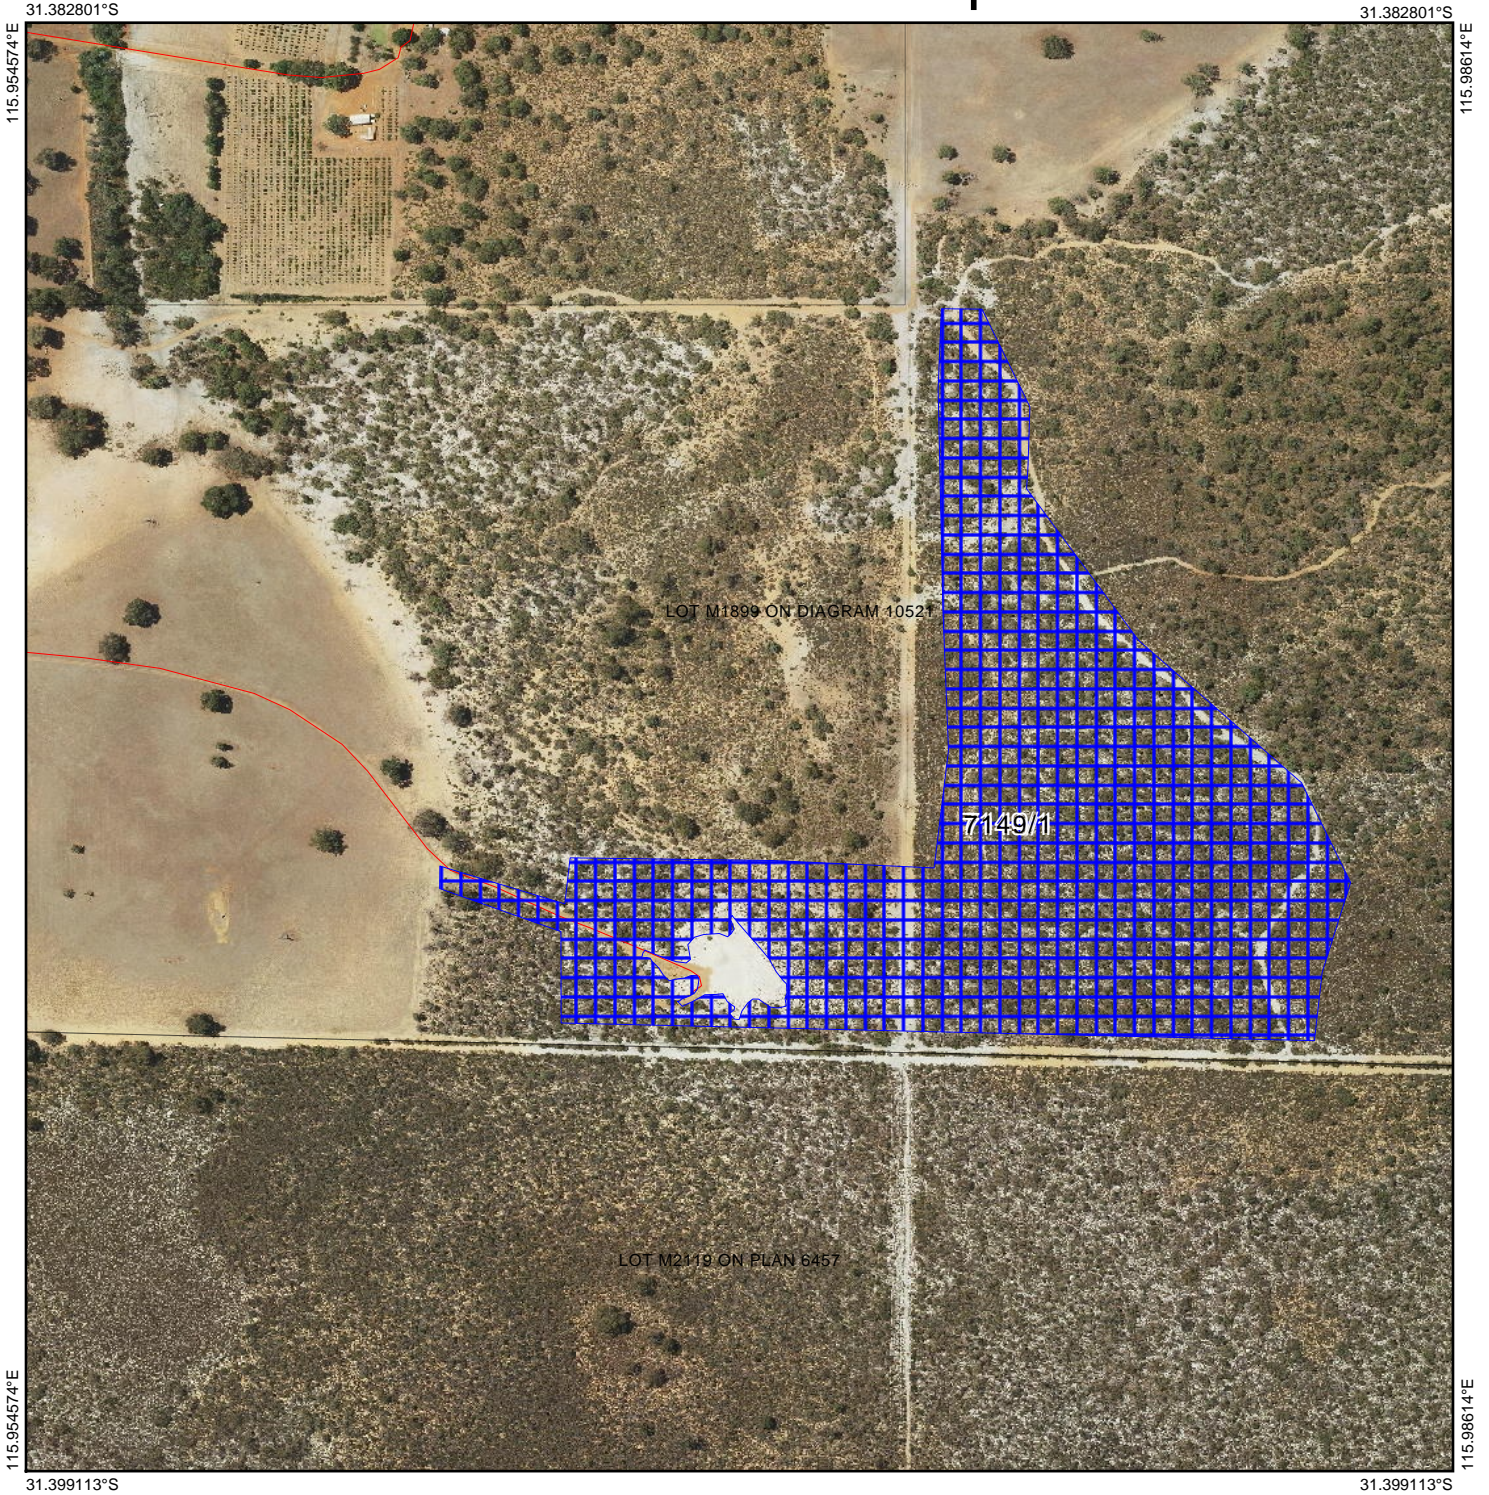

CPS 7149/1 - Map

Legend

-  Cadastre (Search)
-  Clearing Instruments Proposals
-  Imagery
-  Roads

(Approximate when reproduced at A4)

GDA 94 (Lat/Long)

Geocentric Datum of Australia 1994

..... Date

GOVERNMENT OF
WESTERN AUSTRALIA
WA Crown Copyright 2016