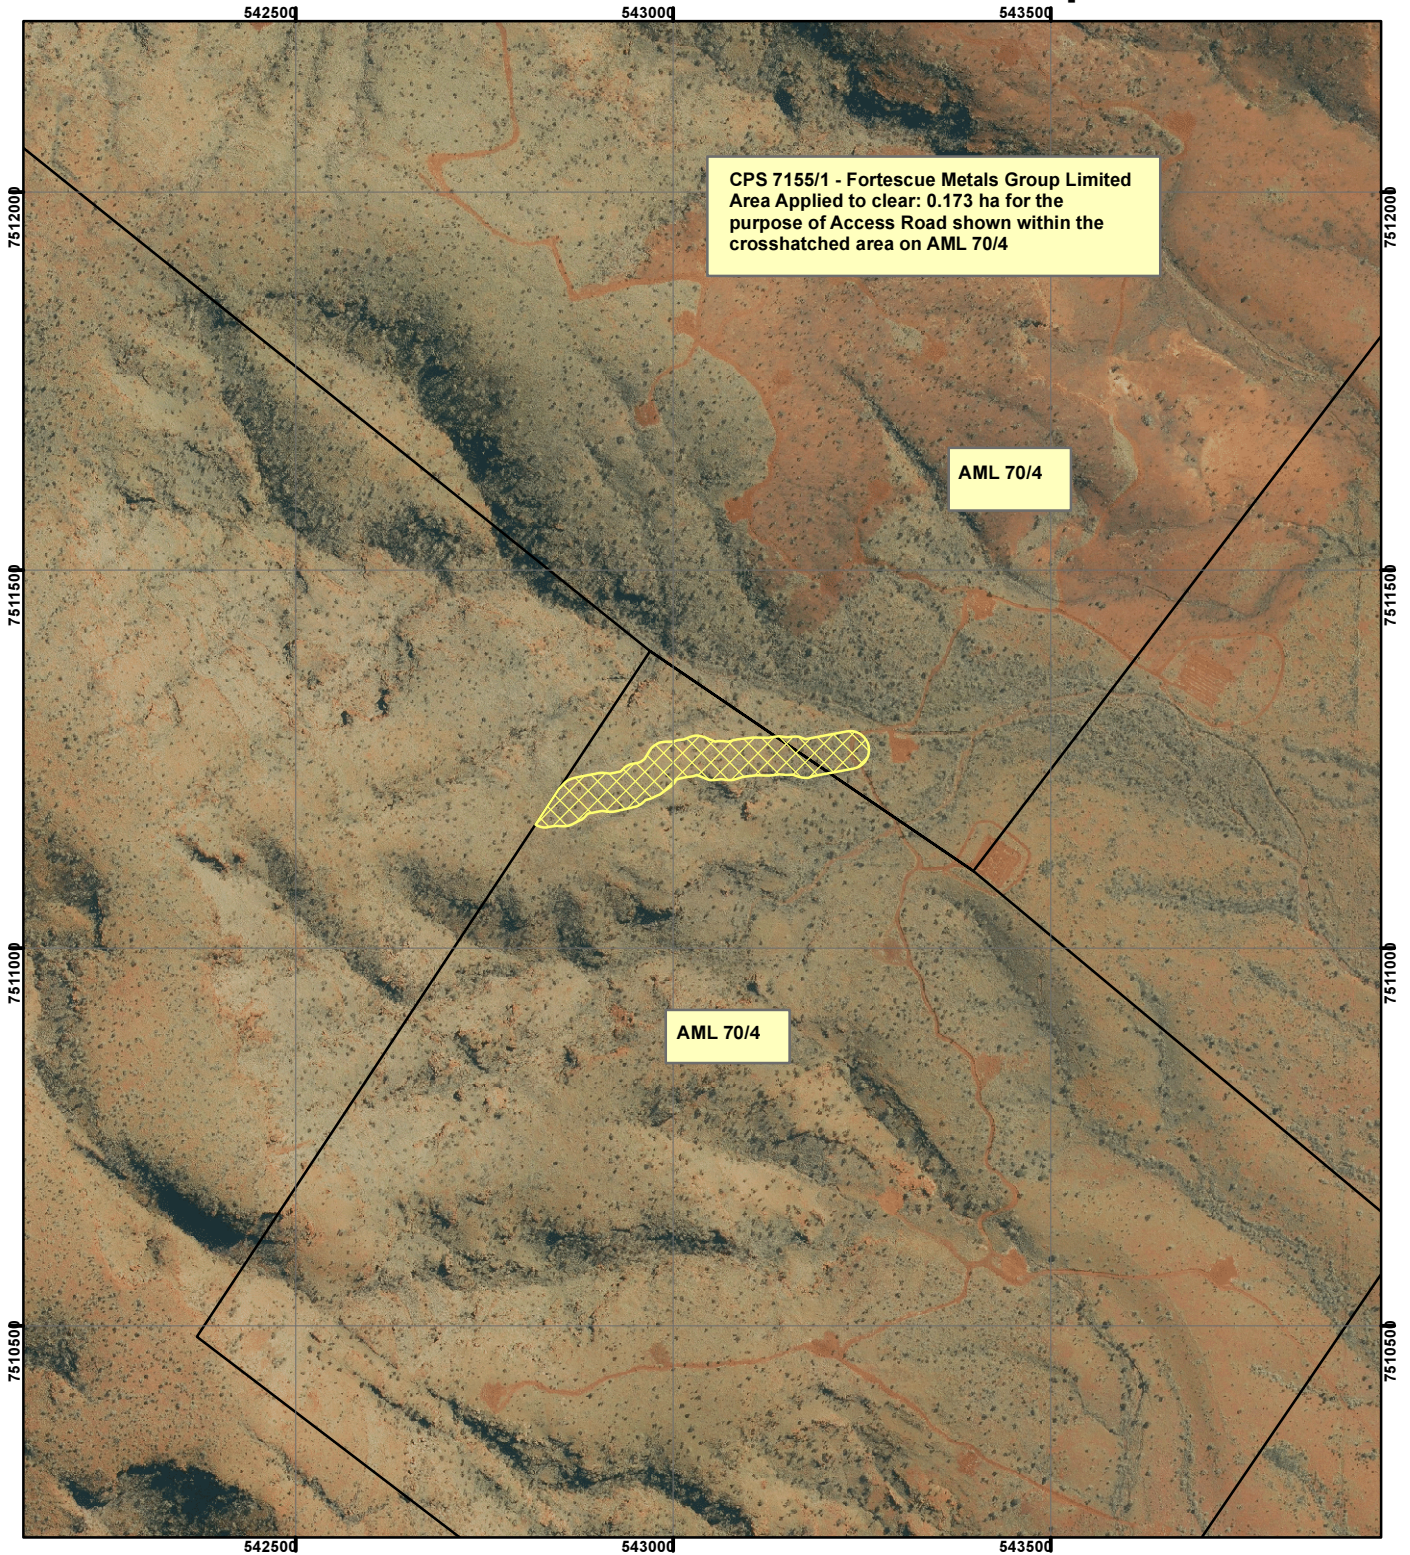

## Legend

 Clearing Instruments

## Mining Tenements

**FMT\_TENID**

 ML 4SA

Rocklea aerial Mosaic August 2013

Geocentric Datum Australia 1994

*Note: the data in this map have not been projected. This may result in geometric distortion or measurement inaccuracies.*