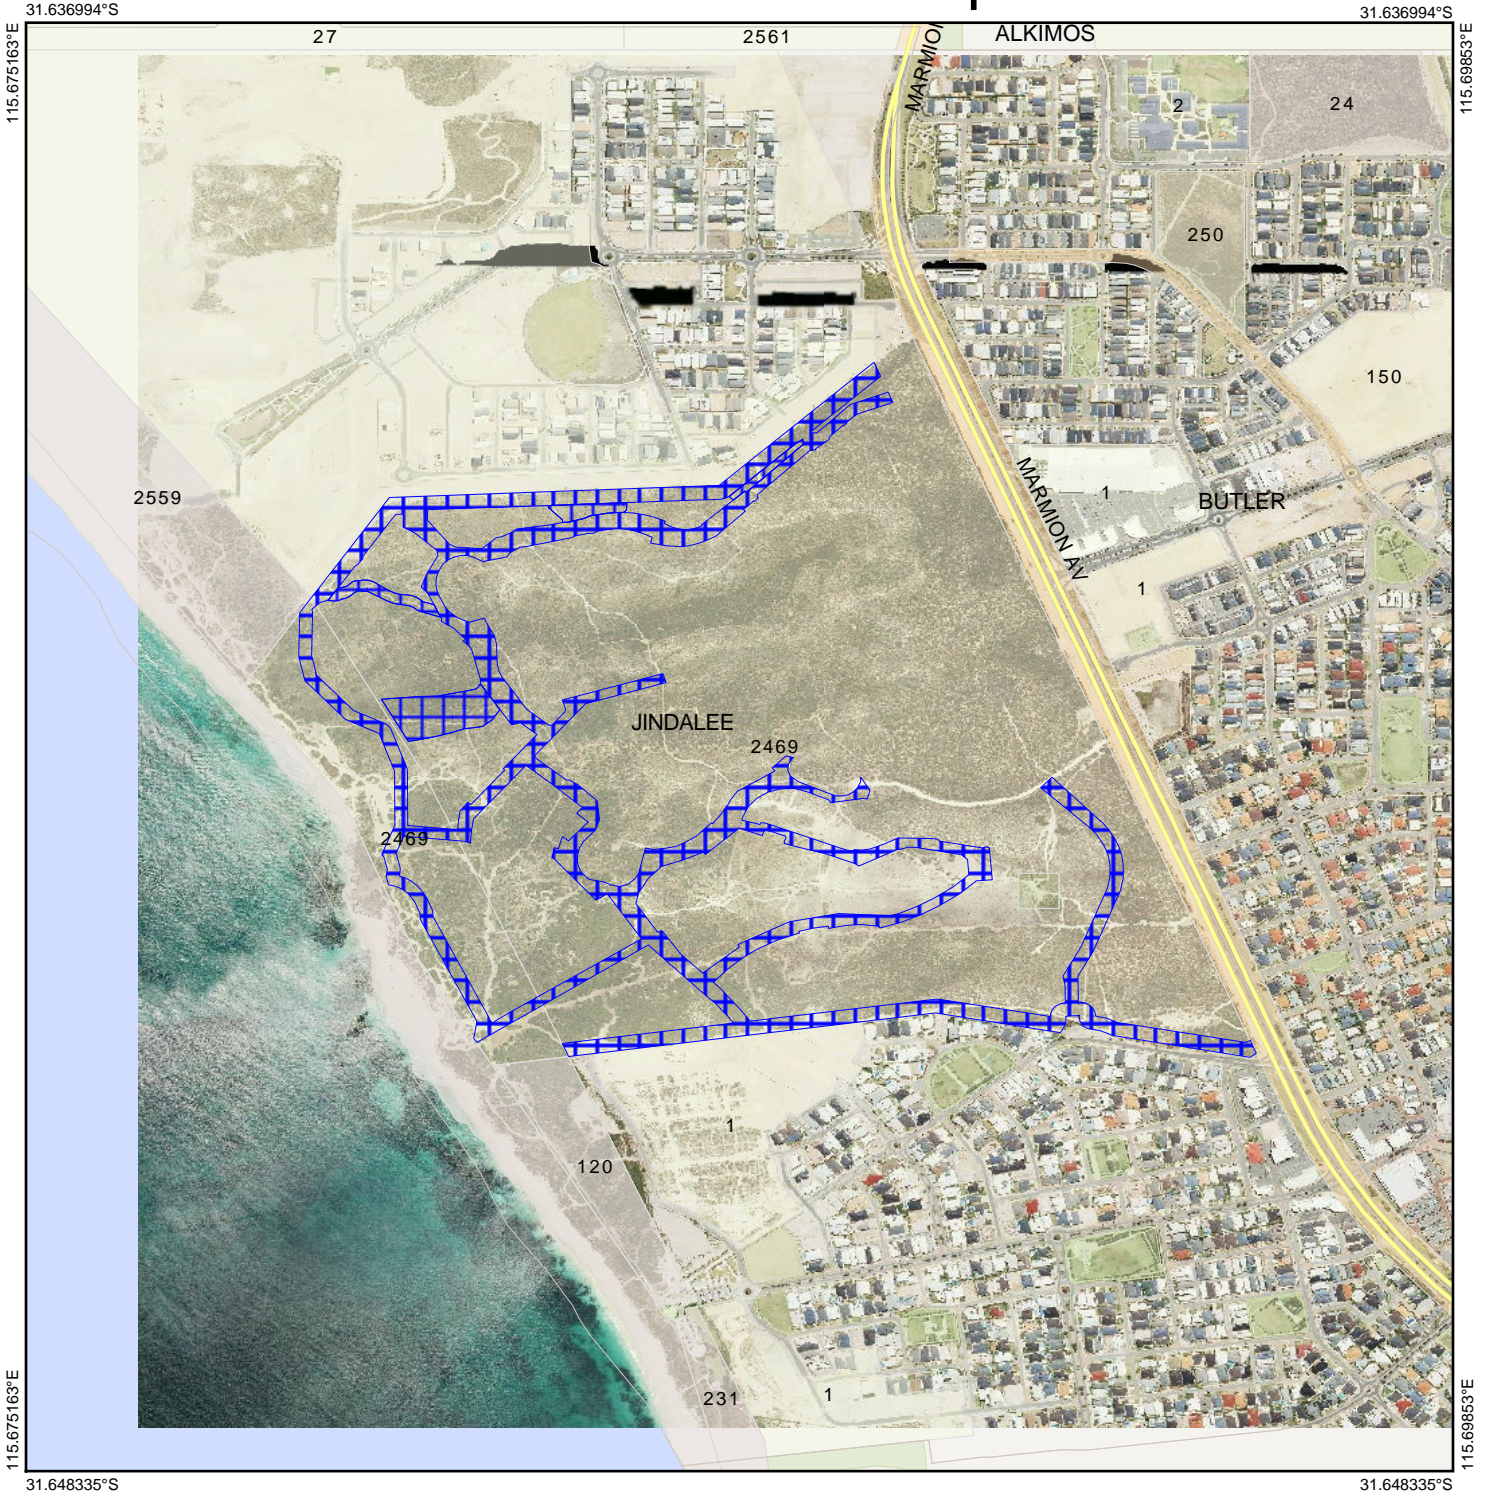

CPS 7166/1 - Map

Legend

-  Localities
-  Cadastre (Search)
-  Transport/Railway Stations
-  Waterbodies
-  Railways
-  Cadastre Flattened - 50K
-  Cadastre Flattened - 250K
-  Coastline

(Approximate when reproduced at A4)

GDA 94 (Lat/Long)

Geocentric Datum of Australia 1994

..... Date

GOVERNMENT OF
WESTERN AUSTRALIA
WA Crown Copyright 2016