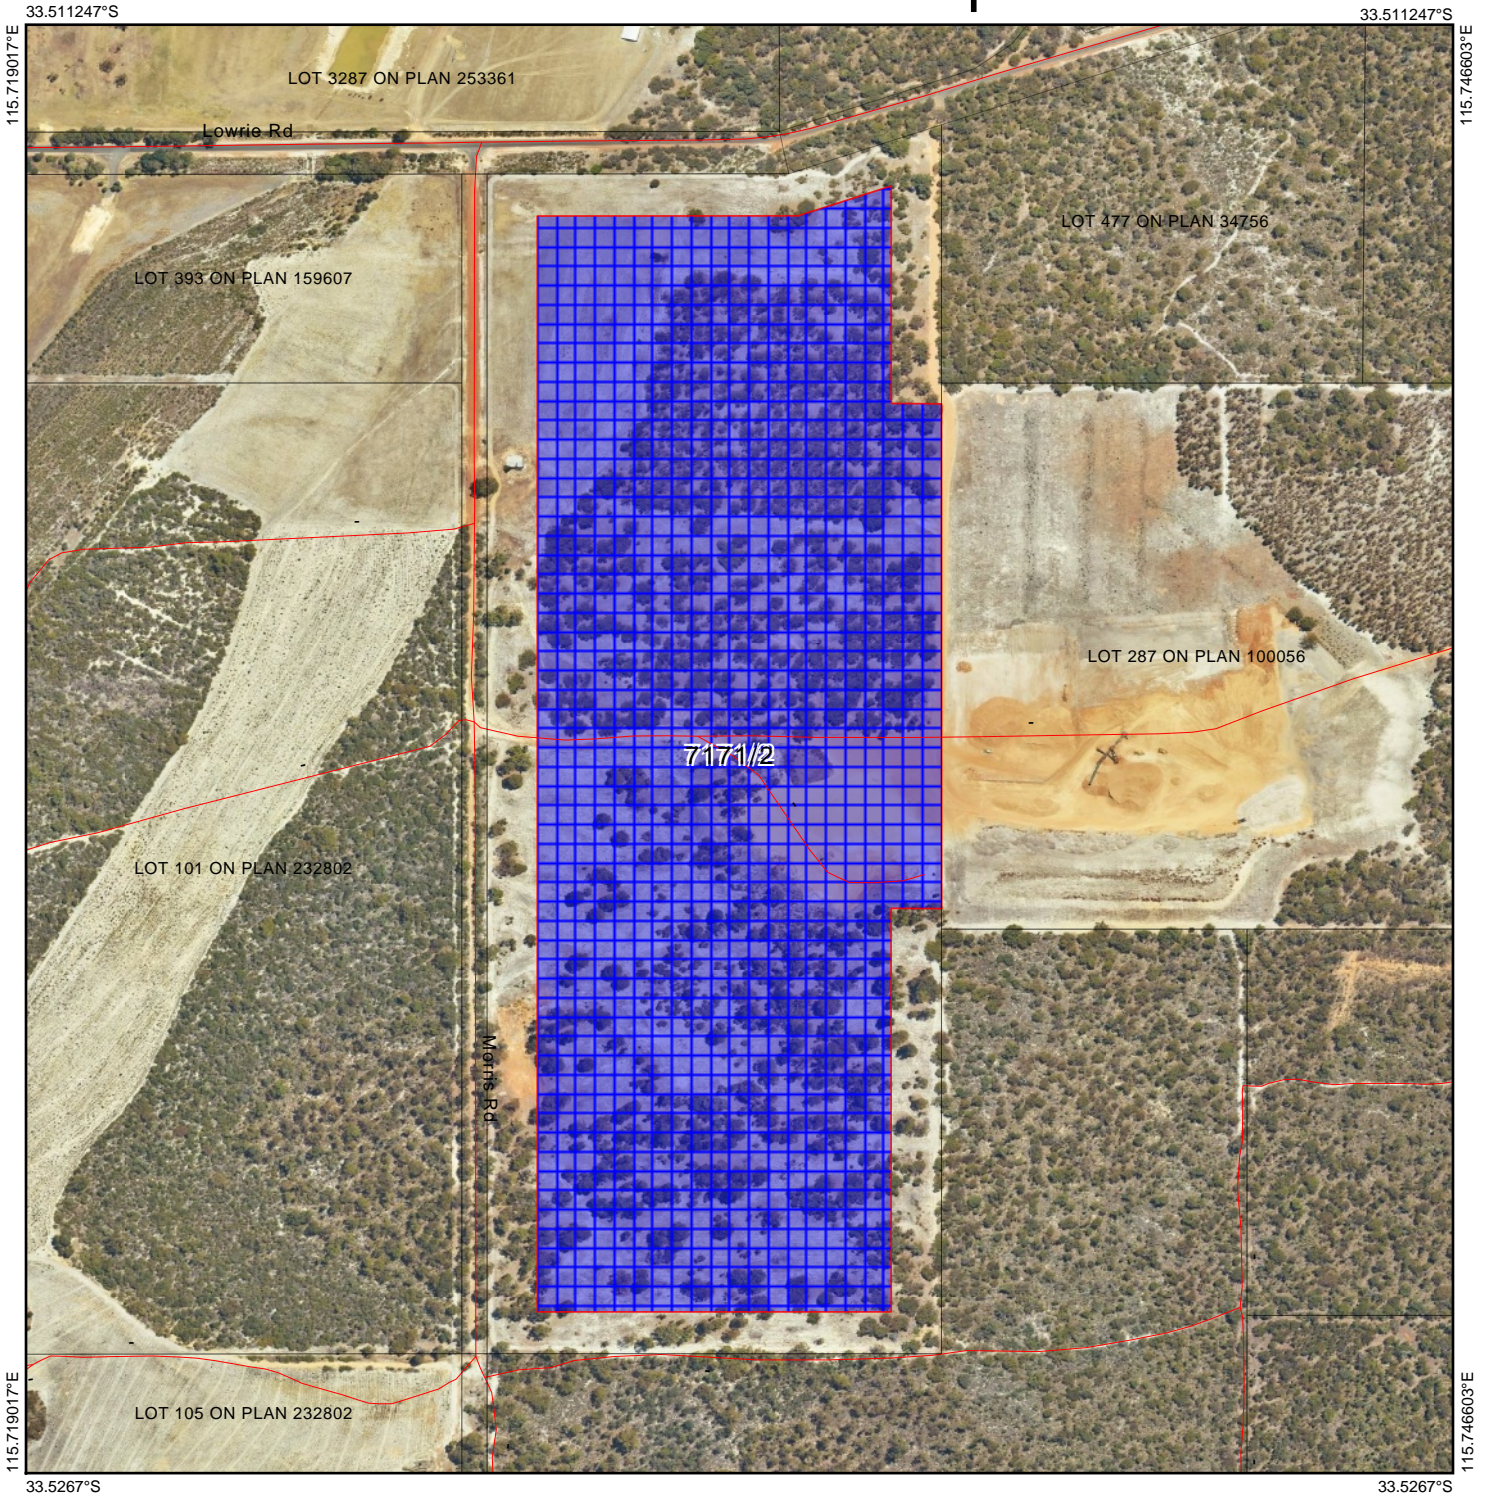

CPS 7171/2 - Map

Legend

-  Imagery
-  Clearing Instruments Proposals
-  Roads
-  Overview Towns

(Approximate when reproduced at A4)

GDA 94 (Lat/Long)

Geocentric Datum of Australia 1994

..... Date