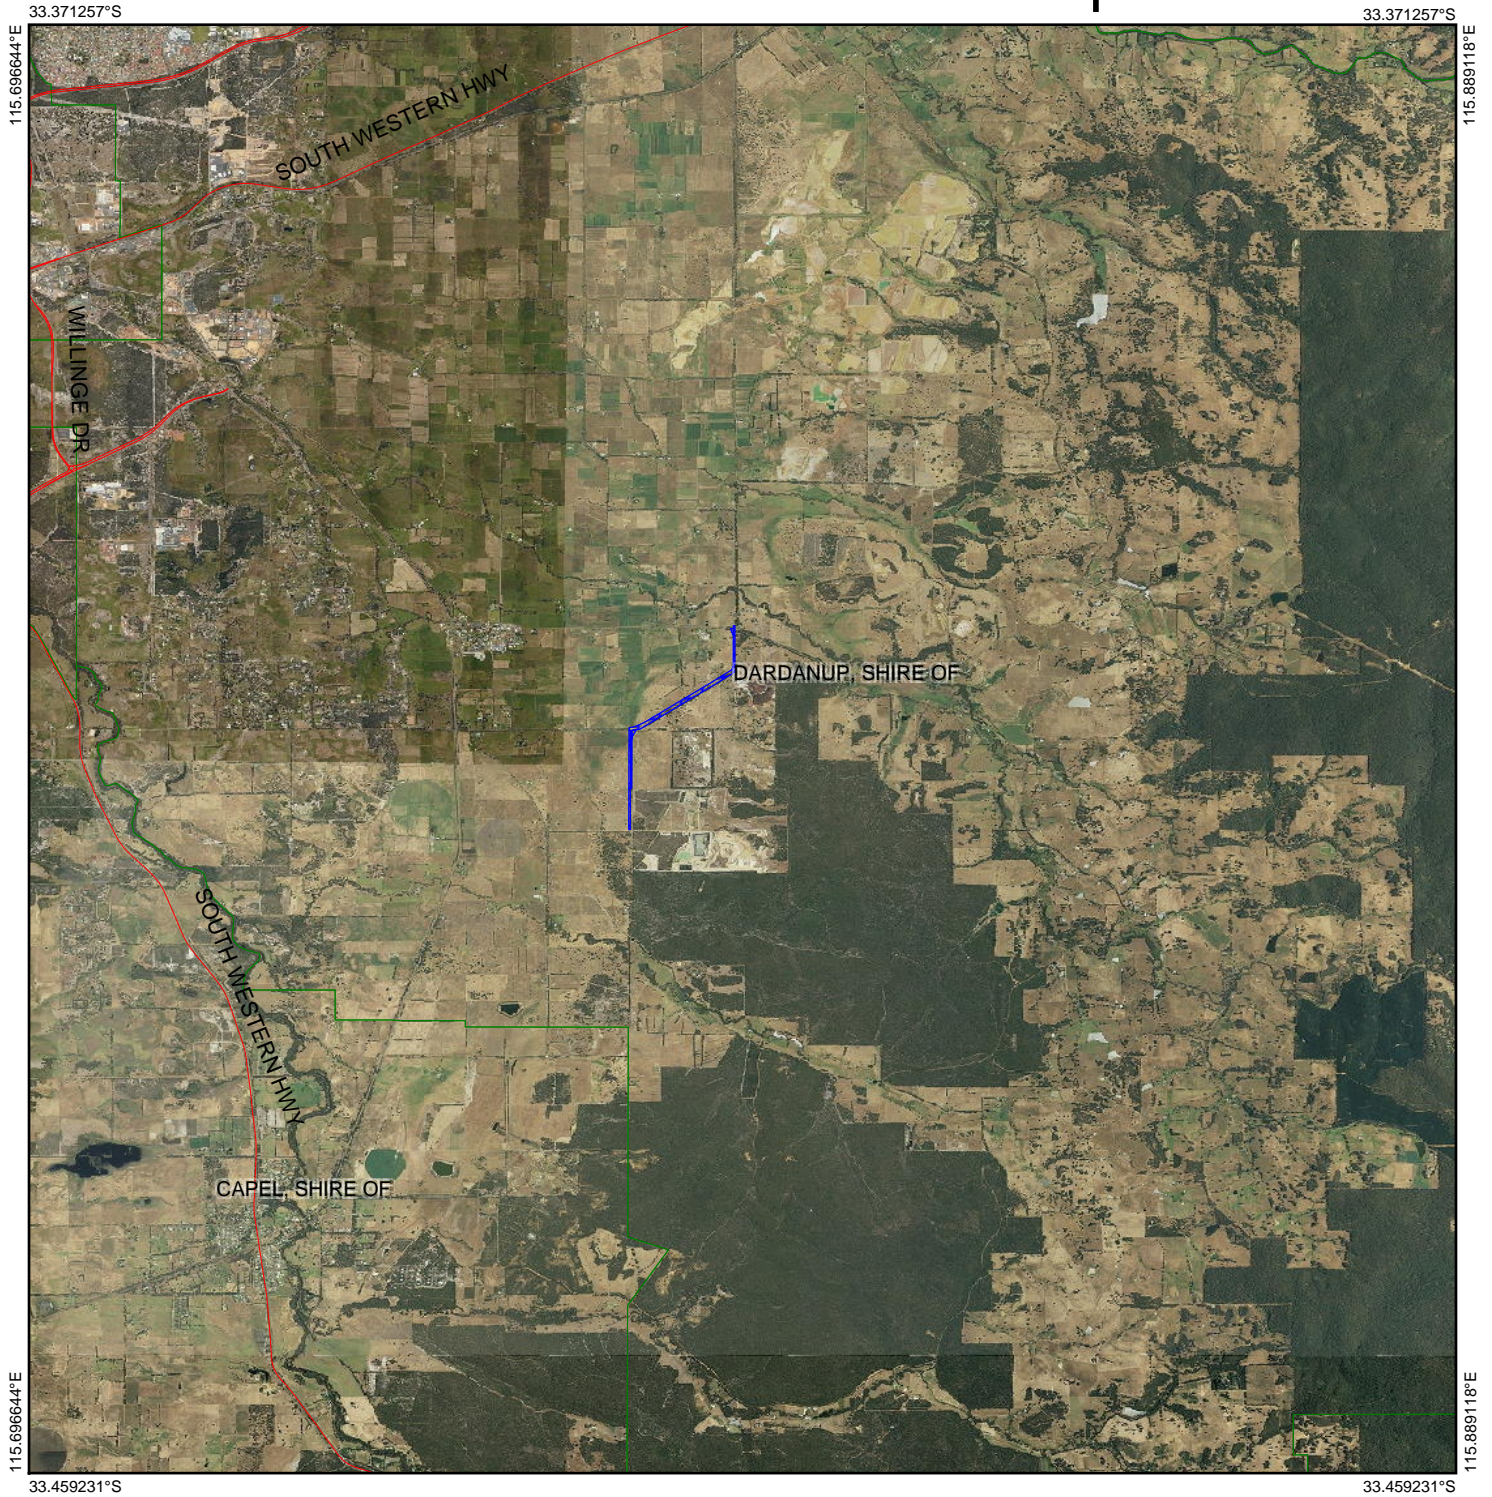

CPS 7175/1 - Context Map

Legend

-  Clearing Instruments Proposals
-  Imagery
-  Local Government Authority

(Approximate when reproduced at A4)

GDA 94 (Lat/Long)

Geocentric Datum of Australia 1994

..... Date

GOVERNMENT OF
WESTERN AUSTRALIA
WA Crown Copyright 2016