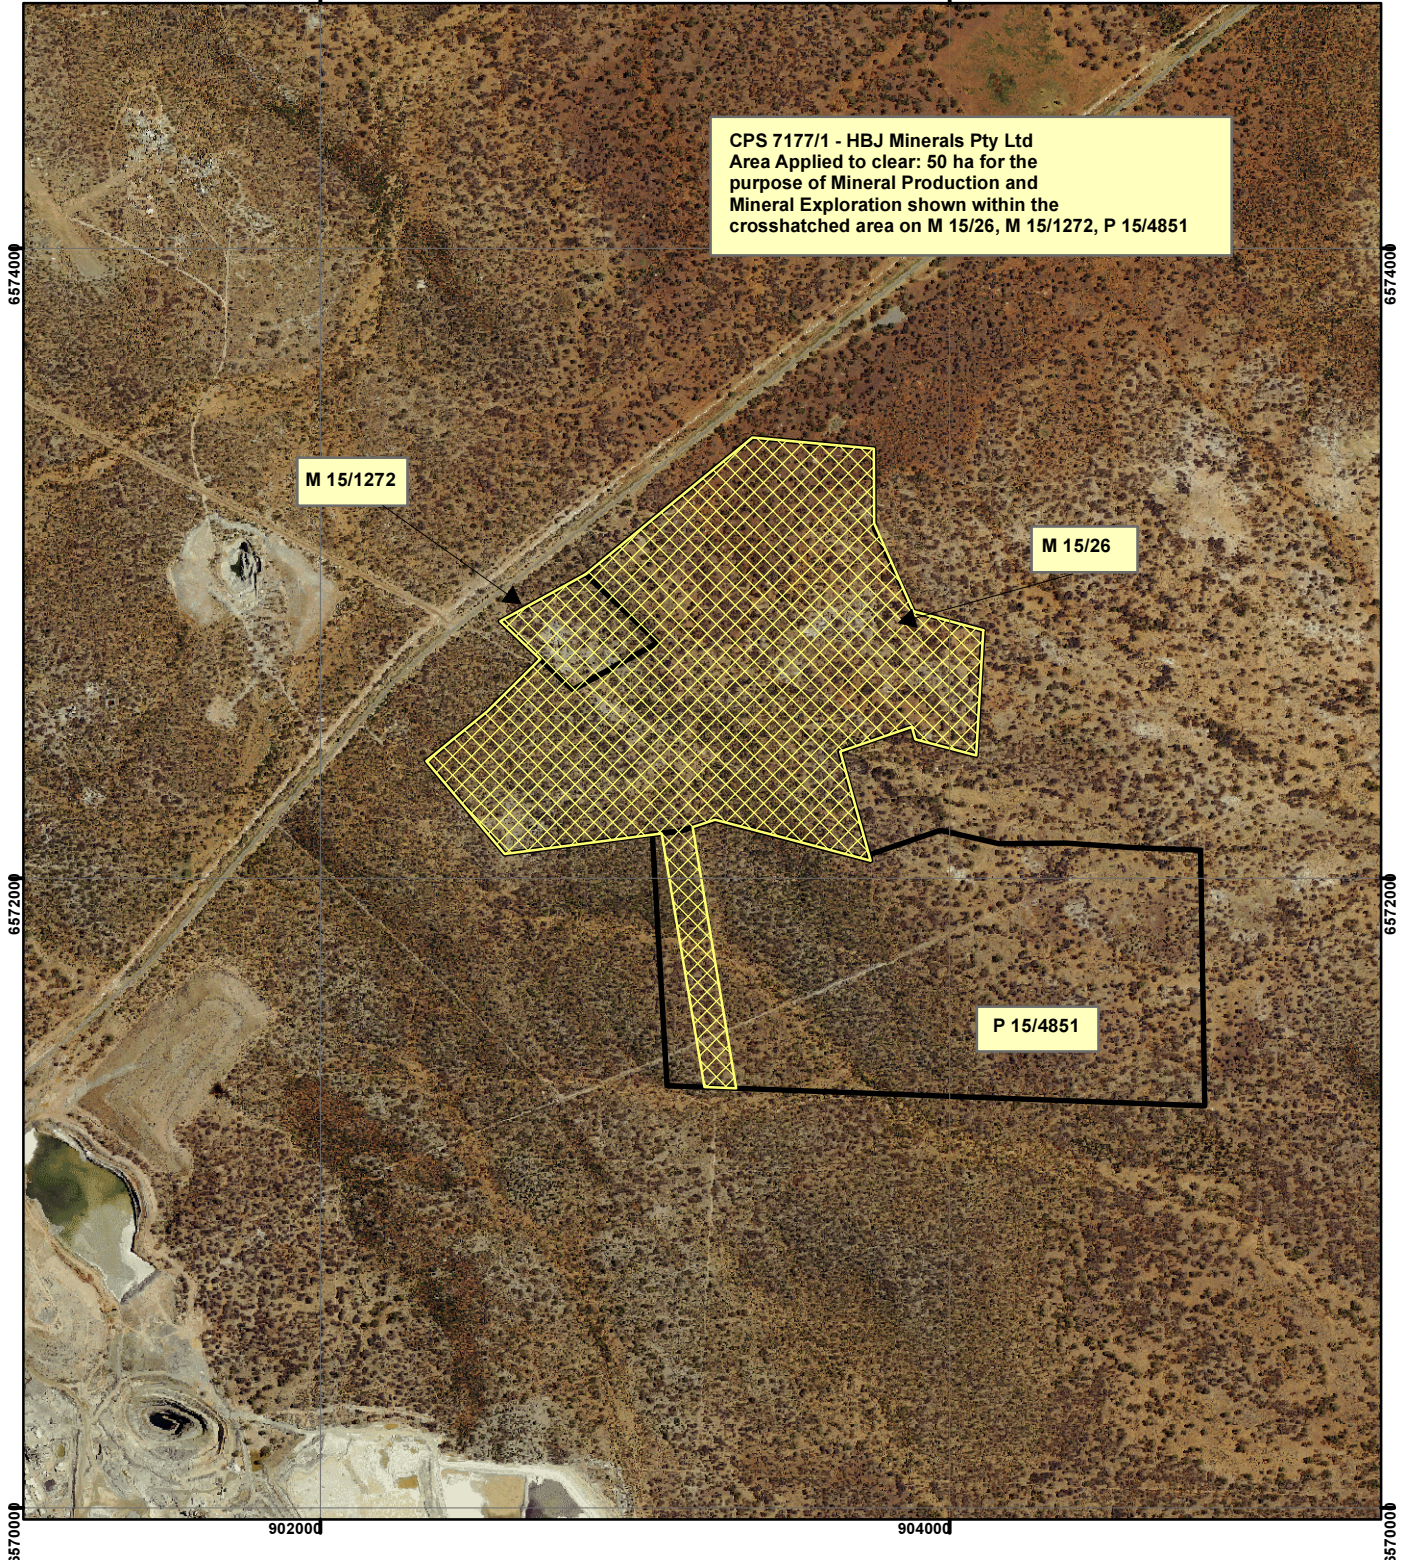

CPS 7177/1 - HBJ Minerals Pty Ltd

90200

90400

Legend

 Clearing Instruments

Mining Tenements

FMT_TENID

 M 15/1272

 M 15/26

 P 15/4851

Kalgoorlie Aerial Mosaic October 2011

Geocentric Datum Australia 1994

Note: the data in this map have not been projected. This may result in geometric distortion or measurement inaccuracies.

..... Date

Officer with delegated authority under Section 20 of the Environmental Protection Act 1986

Information derived from this map should be confirmed with the data custodian acknowledged by the agency acronym in the legend.