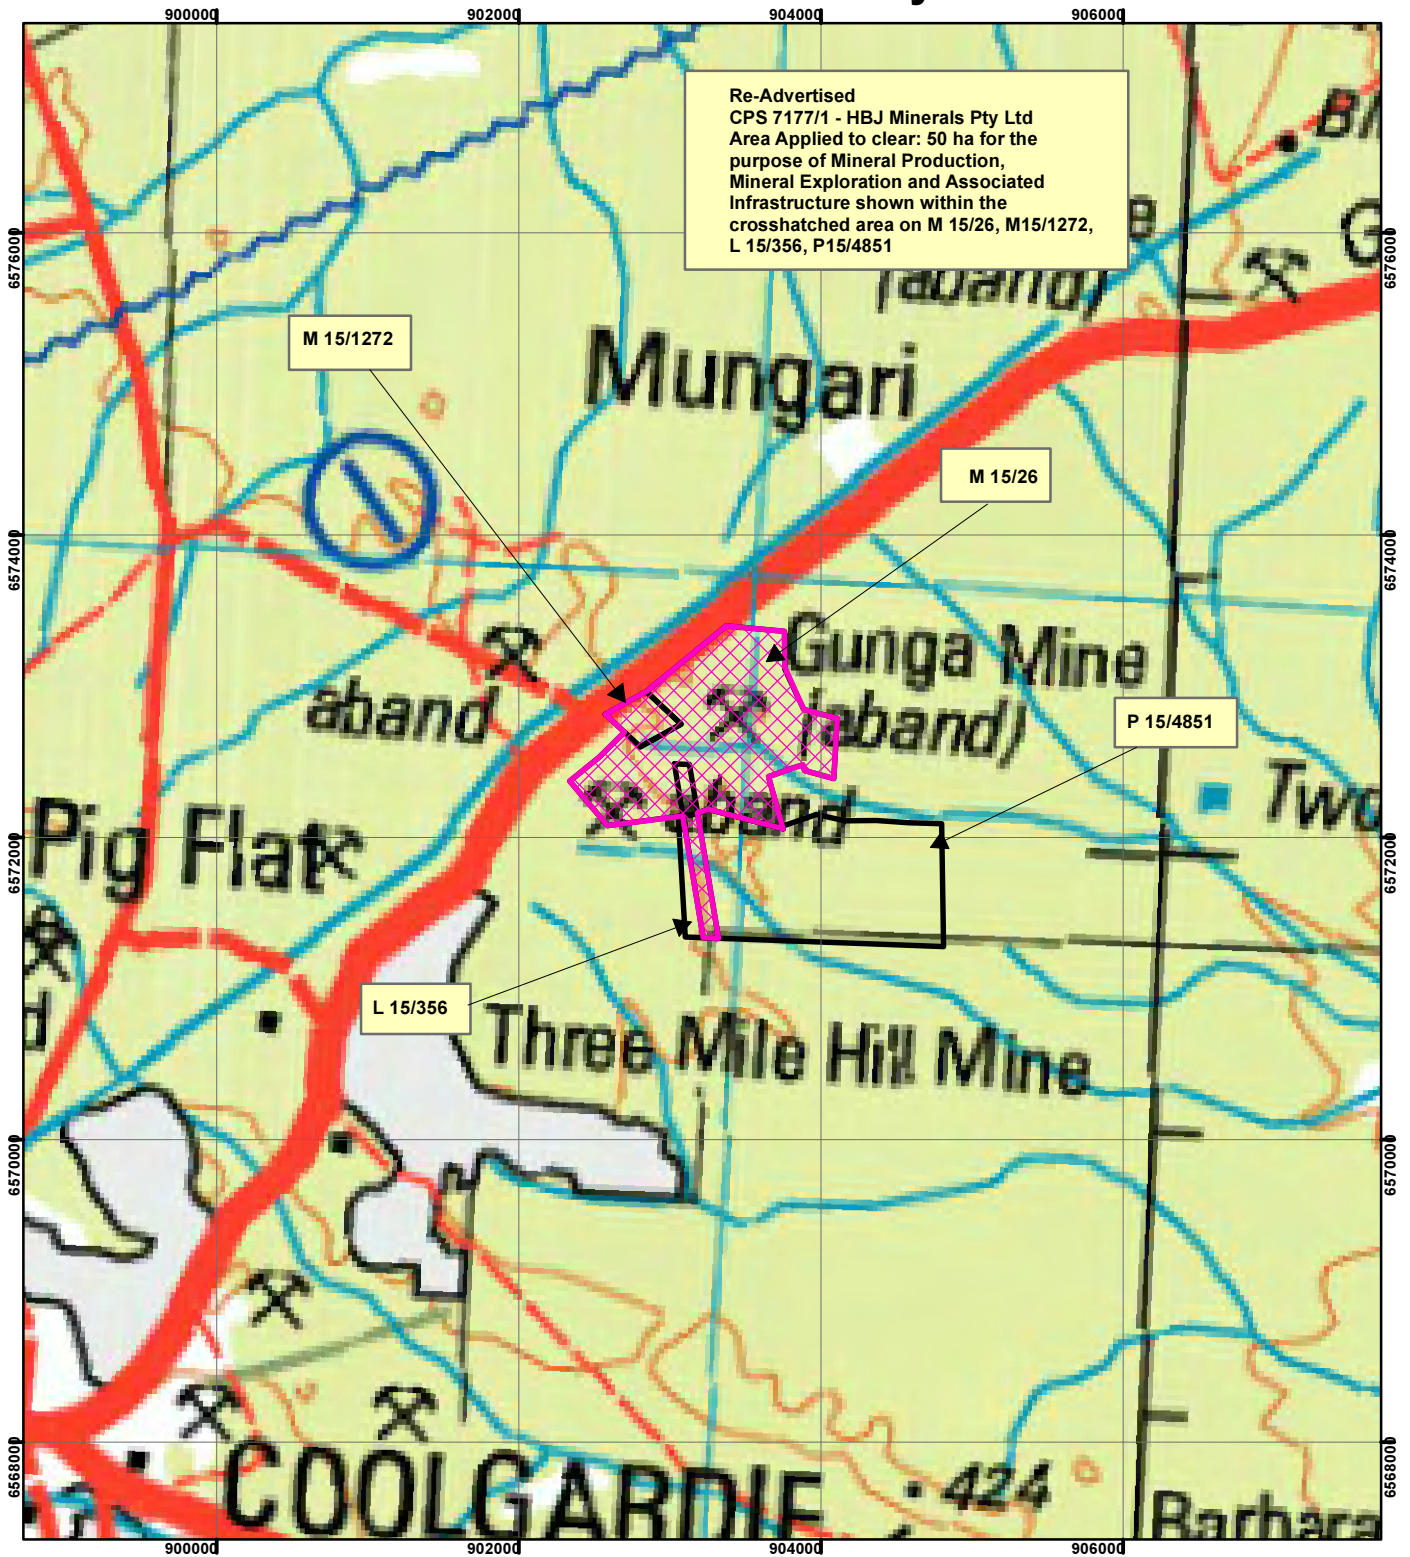

## Legend

 Clearing Instruments

## Mining Tenements

### FMT\_TENID

 L 15/356

 M 15/1272

 M 15/26

 P 15/4851

Geocentric Datum Australia 1994

*Note: the data in this map have not been projected. This may result in geometric distortion or measurement inaccuracies.*