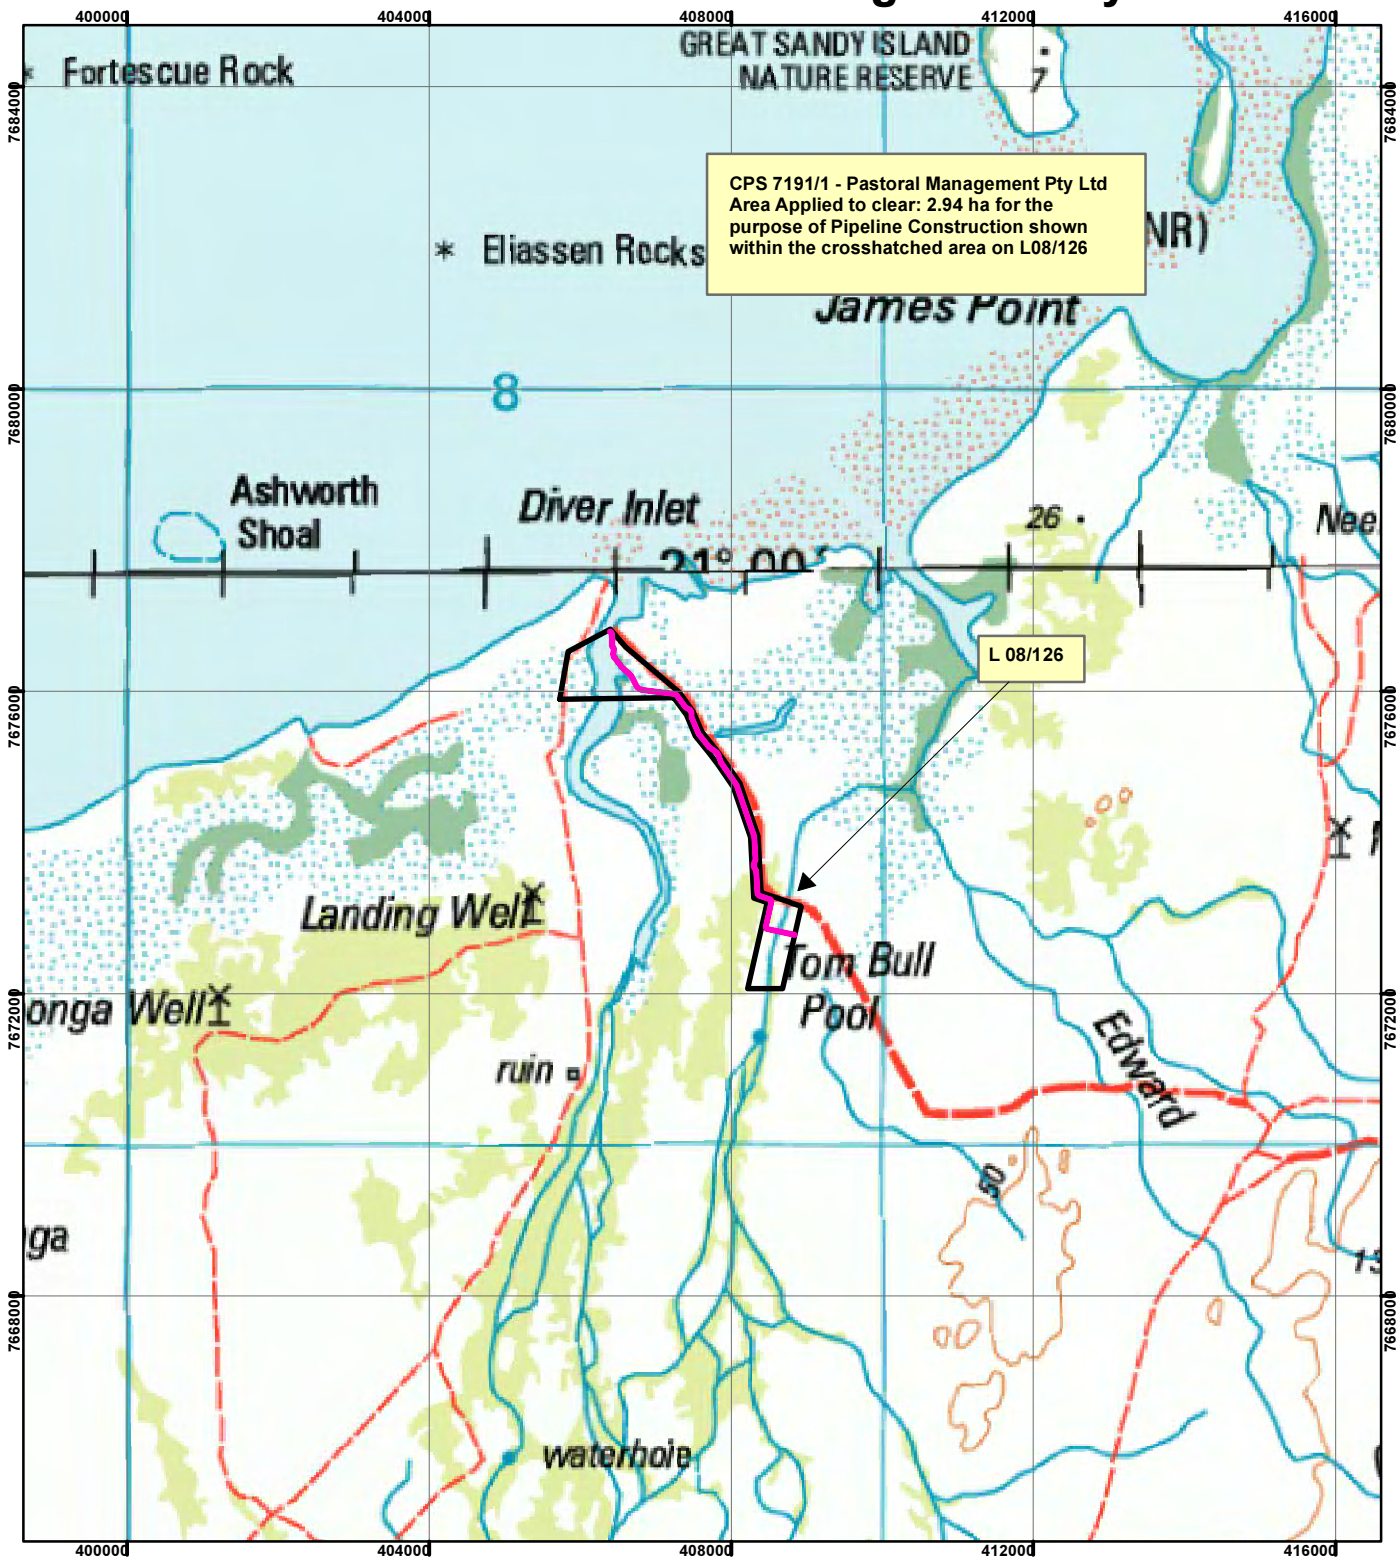

CPS 7191/1 - Pastoral Management Pty Ltd

Legend

Clearing Instruments

Mining Tenements

FMT_TENID

L 08/126

Geocentric Datum Australia 1994

Date .....

Officer with delegated authority under Section 20 of the Environmental Protection Act 1986