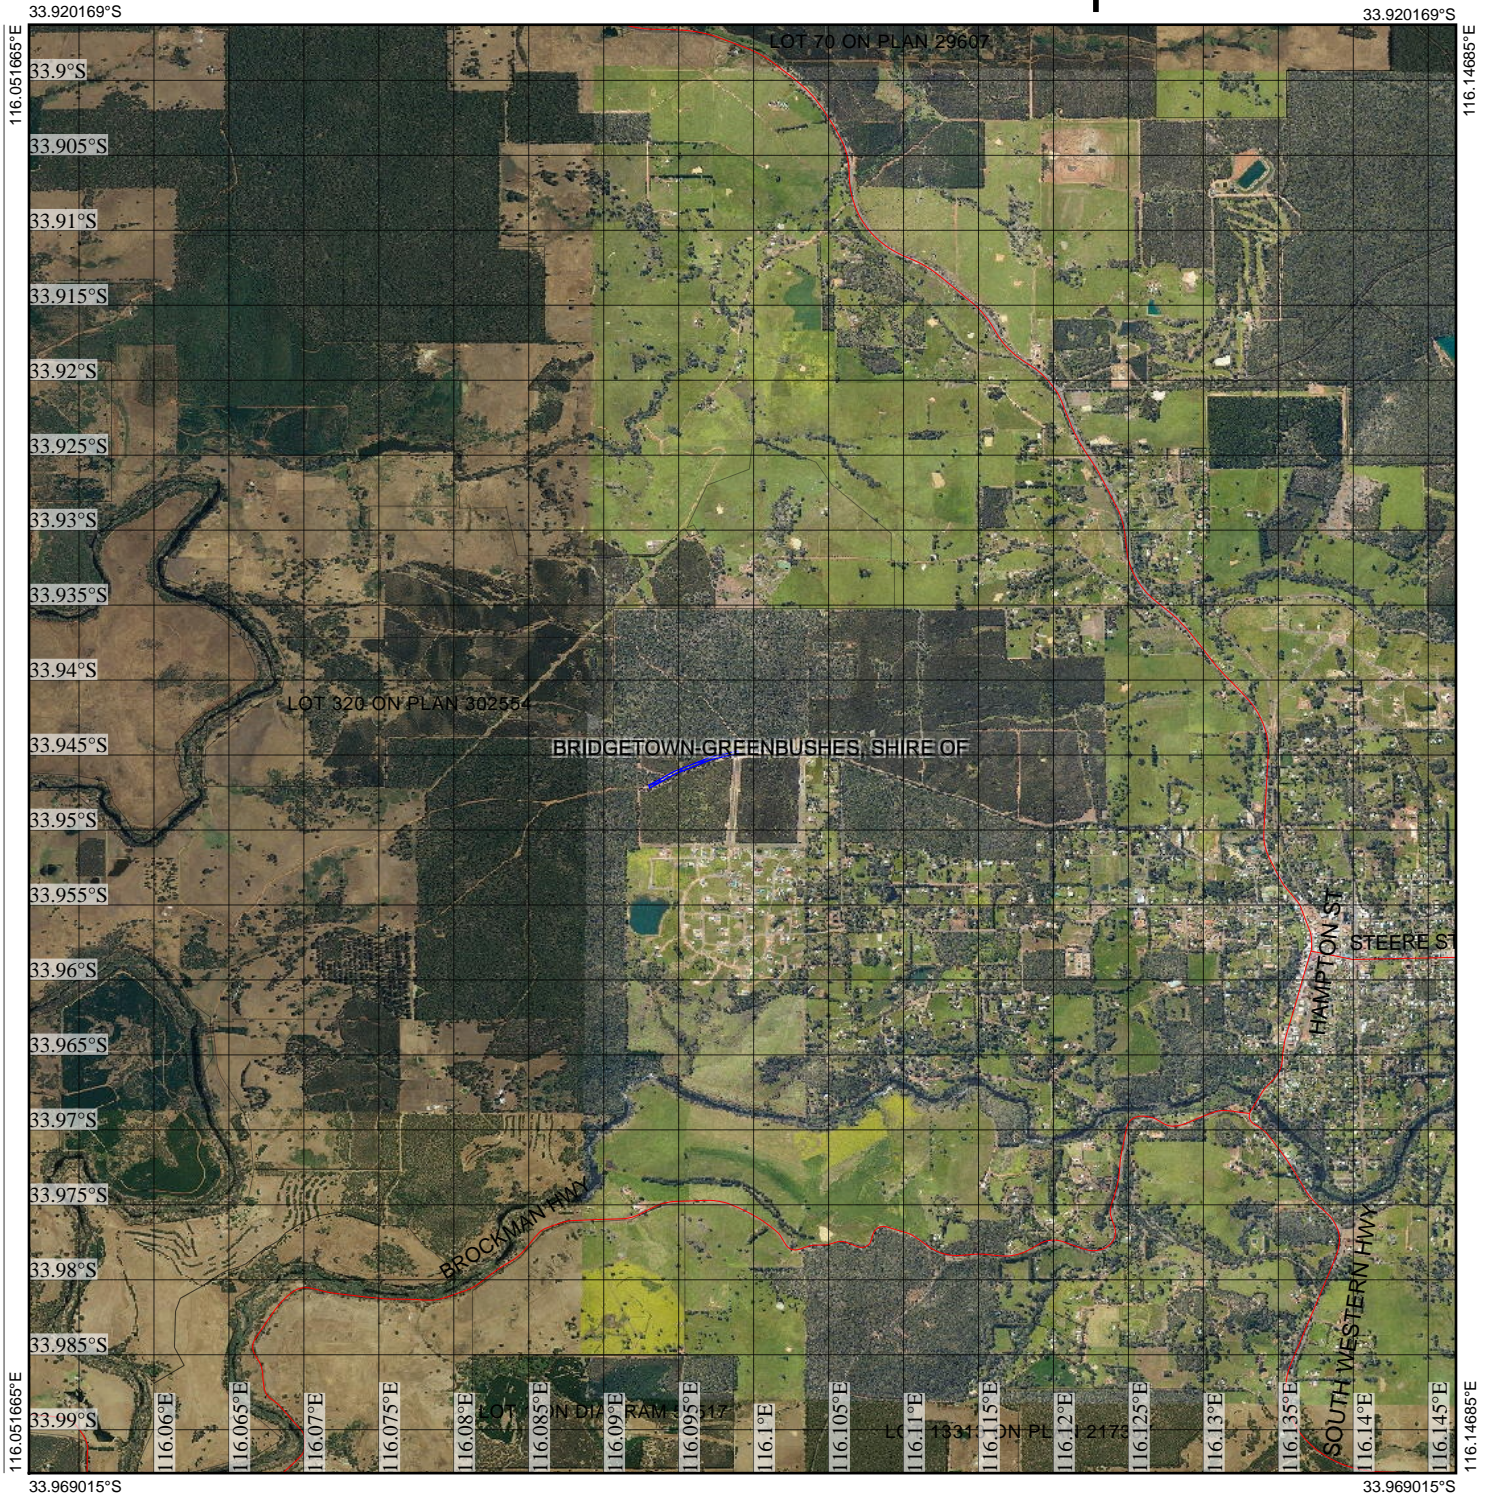

CPS 7200/1 - Context Map

Legend

-  Clearing Instruments Proposals
-  Imagery
-  Local Government Authority

(Approximate when reproduced at A4)

GDA 94 (Lat/Long)

Geocentric Datum of Australia 1994

..... Date