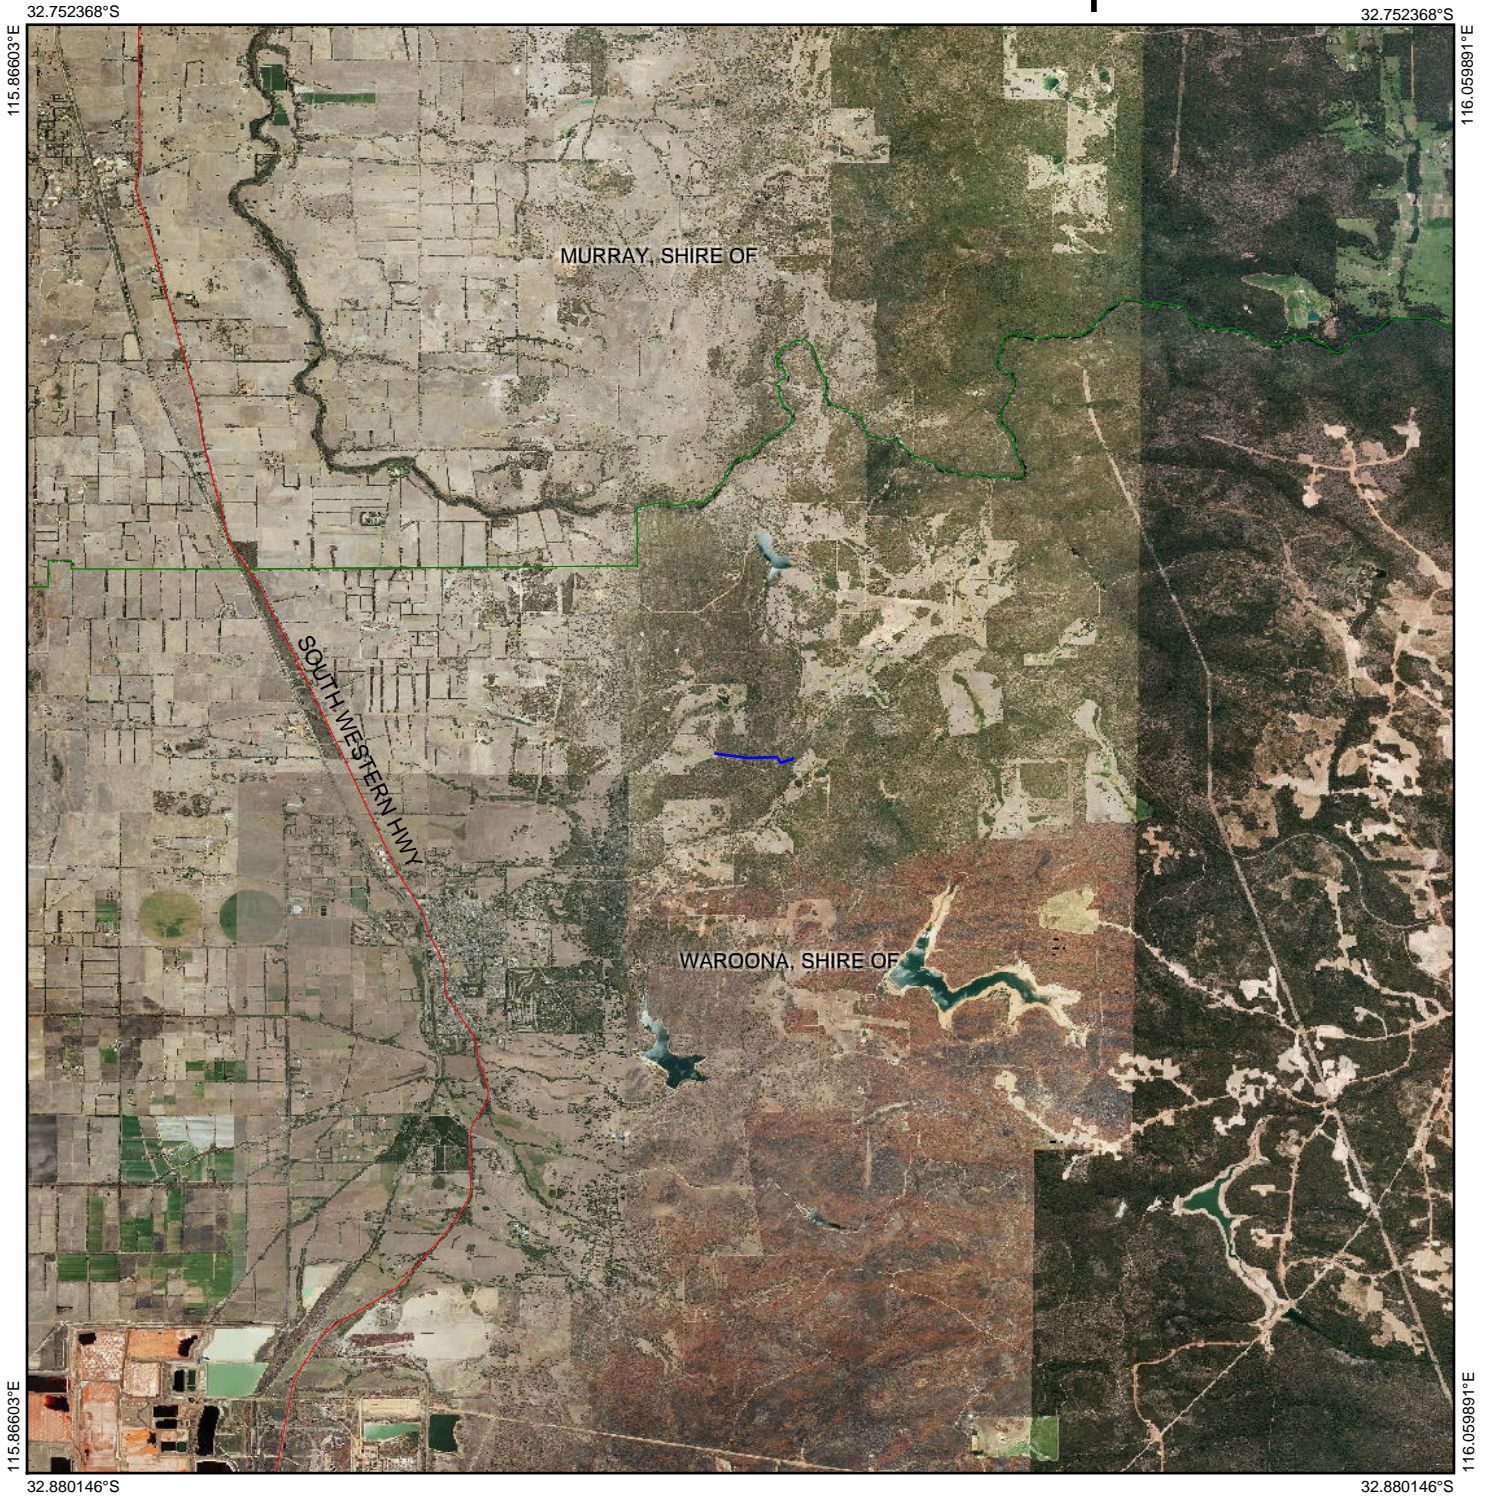

CPS 7201/1 - Context Map

Legend

-  Clearing Instruments Proposals
-  Imagery
-  Local Government Authority

(Approximate when reproduced at A4)

GDA 94 (Lat/Long)

Geocentric Datum of Australia 1994

..... Date

GOVERNMENT OF
WESTERN AUSTRALIA
WA Crown Copyright 2016