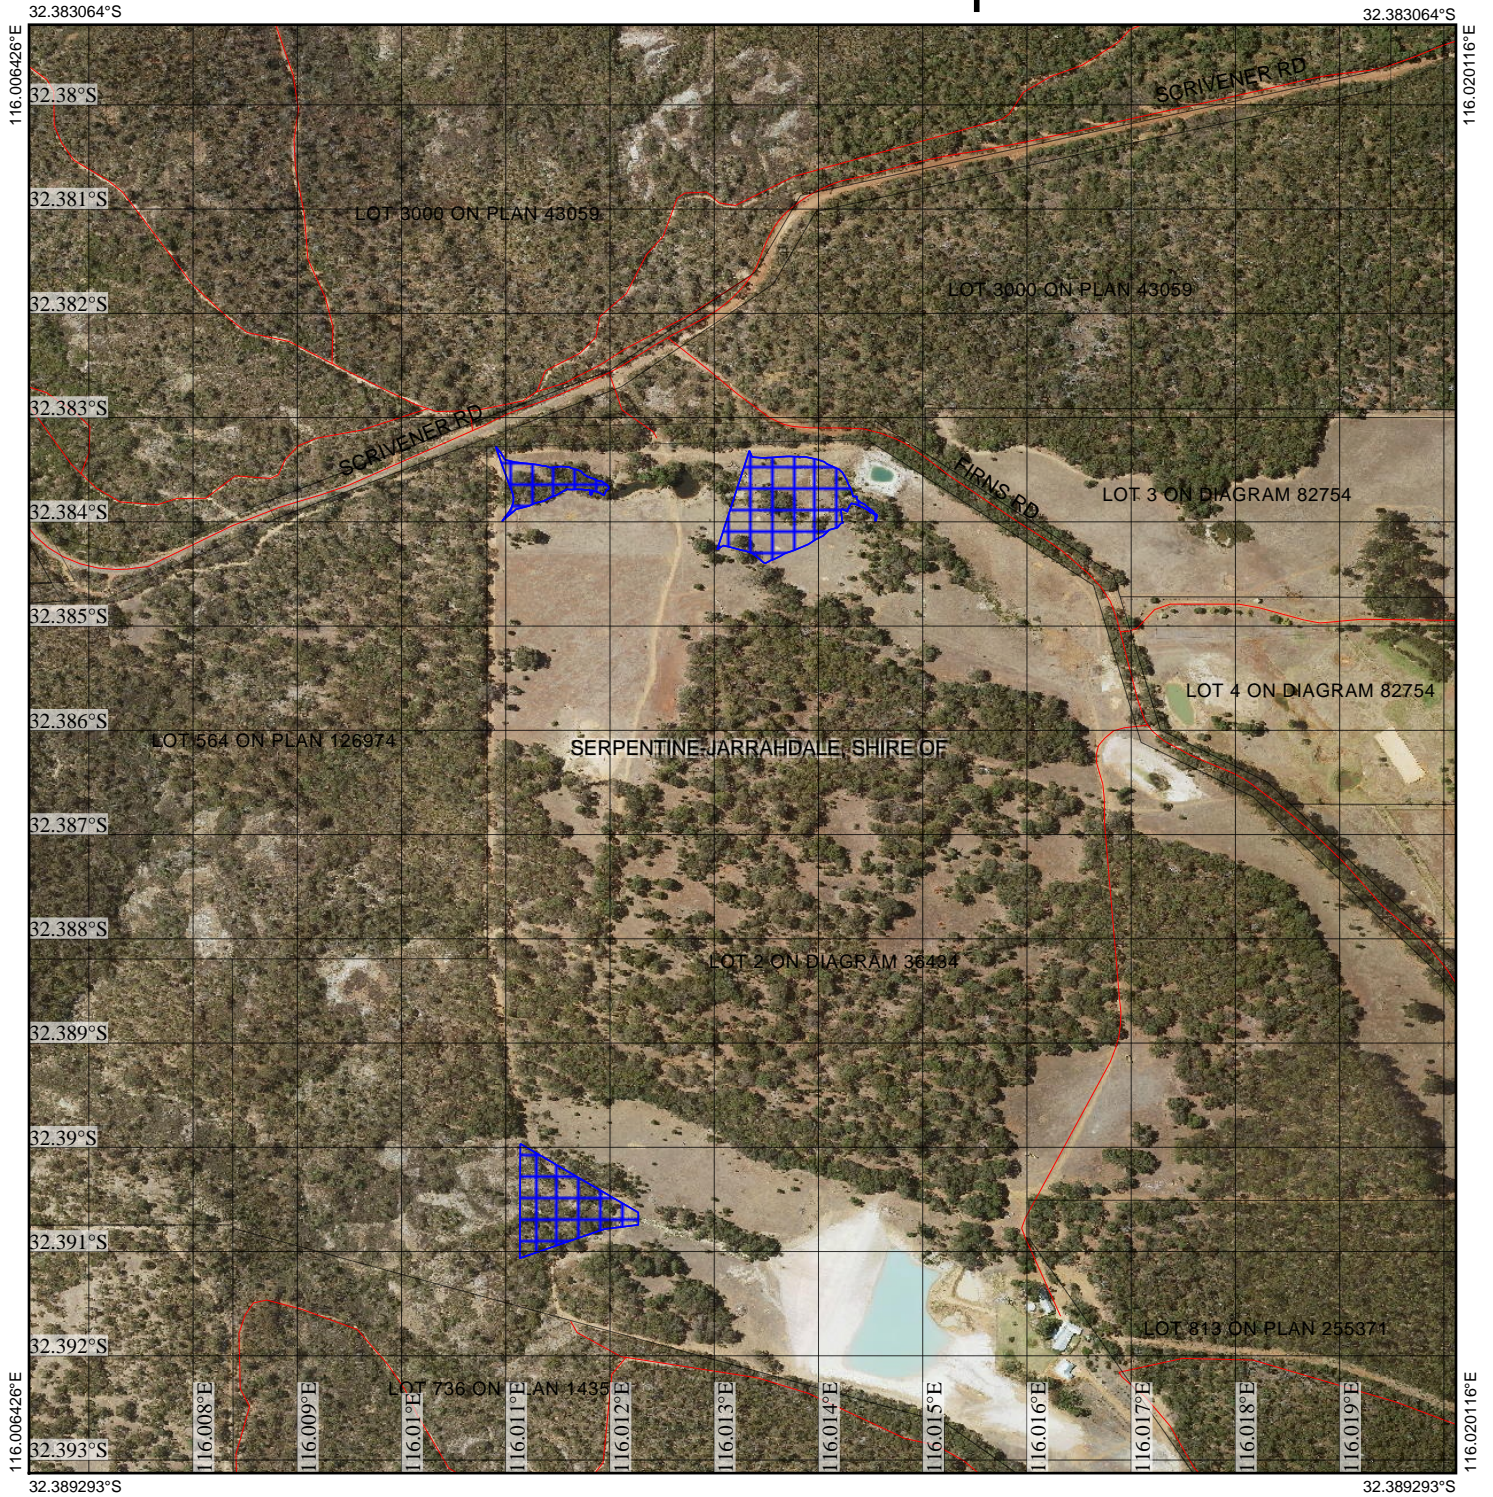

CPS 7208/1 - Map

Legend

-  Cadastre (Search)
-  Clearing Instruments Proposals
-  Roads
-  Imagery
-  Local Government Authority

(Approximate when reproduced at A4)

GDA 94 (Lat/Long)

Geocentric Datum of Australia 1994

..... Date

GOVERNMENT OF
WESTERN AUSTRALIA
WA Crown Copyright 2016