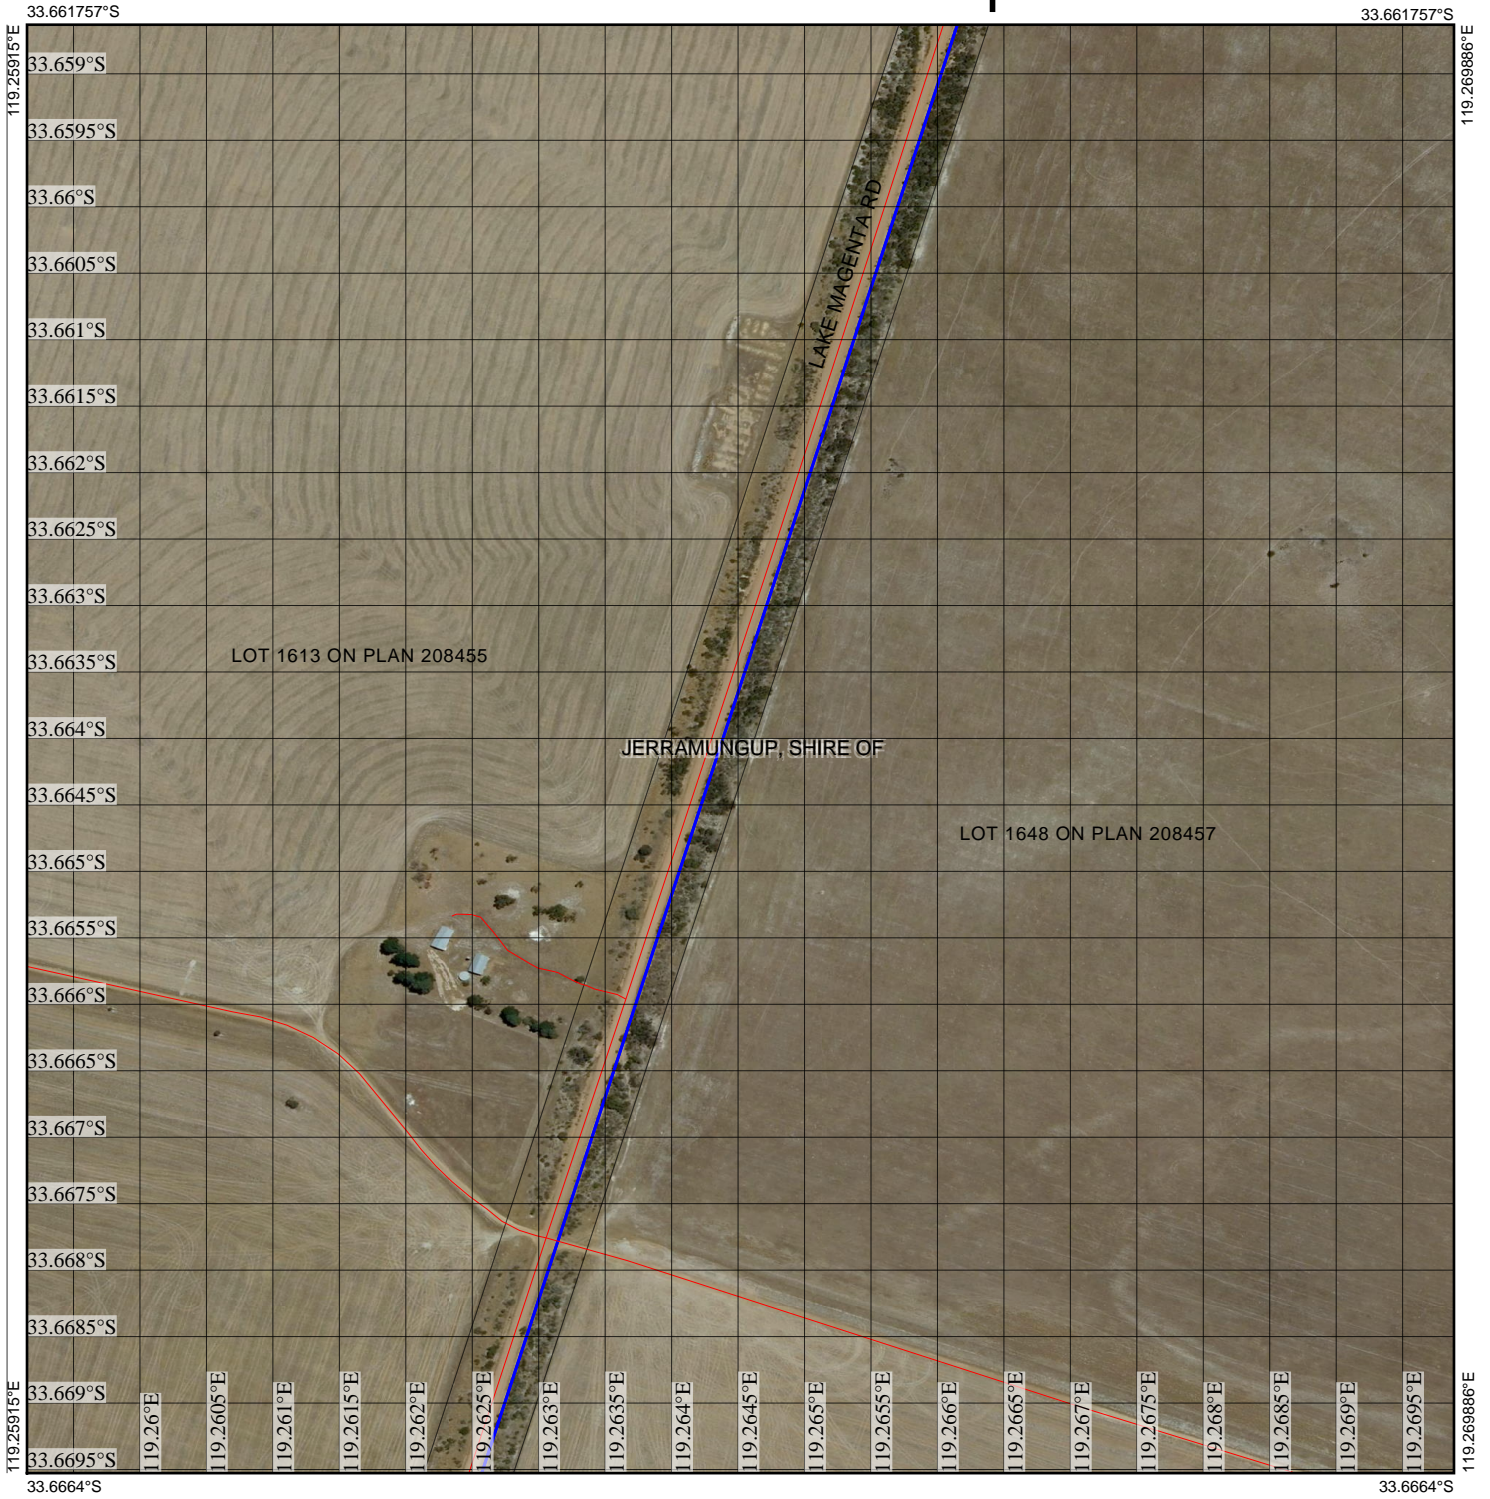

CPS 7209/1b - Map

Legend

-  Clearing Instruments Proposals
-  Roads
-  Imagery
-  Local Government Authority

(Approximate when reproduced at A4)

GDA 94 (Lat/Long)

Geocentric Datum of Australia 1994

..... Date

GOVERNMENT OF
WESTERN AUSTRALIA
WA Crown Copyright 2016