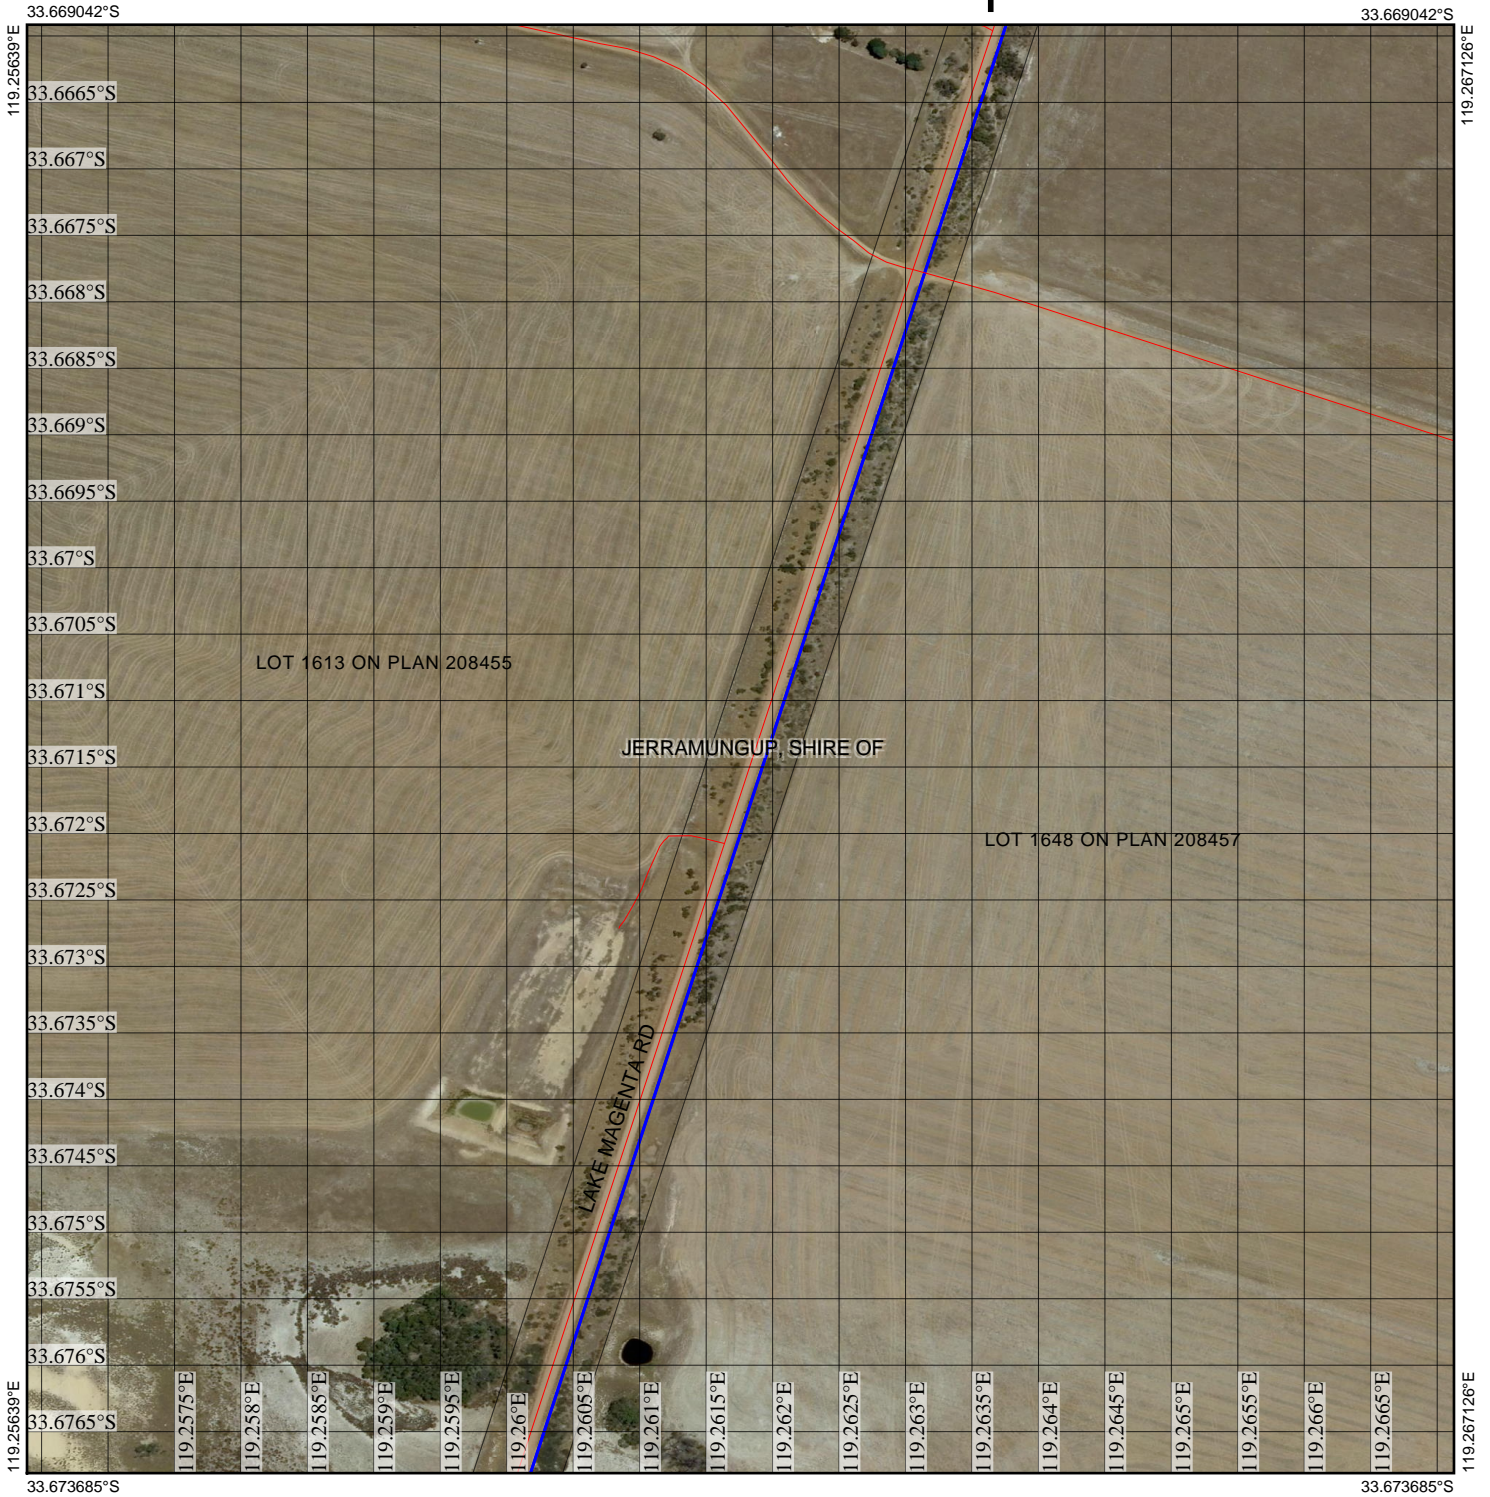

CPS 7209/1c - Map

Legend

-  Clearing Instruments Proposals
-  Roads
-  Imagery
-  Local Government Authority

(Approximate when reproduced at A4)

GDA 94 (Lat/Long)

Geocentric Datum of Australia 1994

..... Date