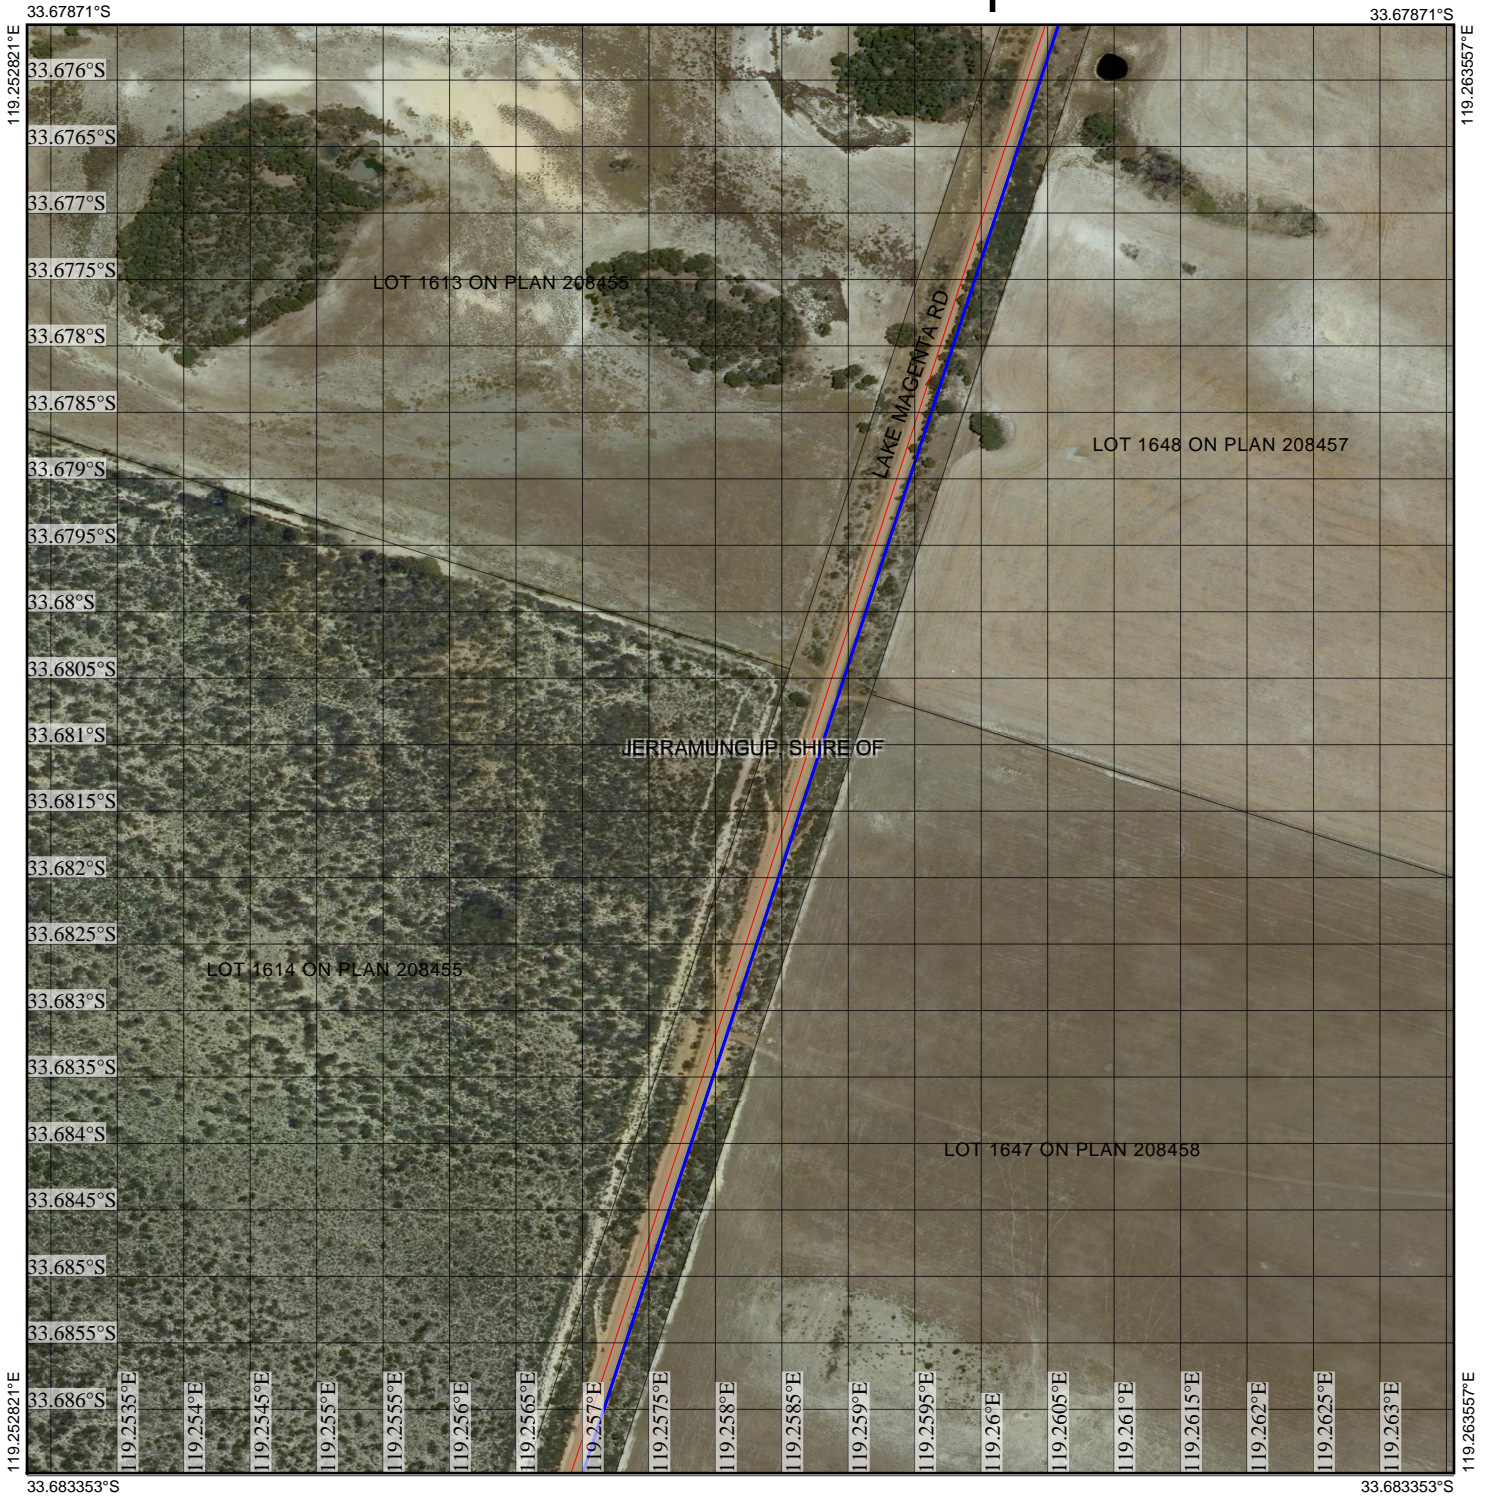

CPS 7209/1d - Map

Legend

- Clearing Instruments Proposals
- ↘ Roads
- ↘ Imagery
- Local Government Authority

(Approximate when reproduced at A4)

GDA 94 (Lat/Long)

Geocentric Datum of Australia 1994

..... Date