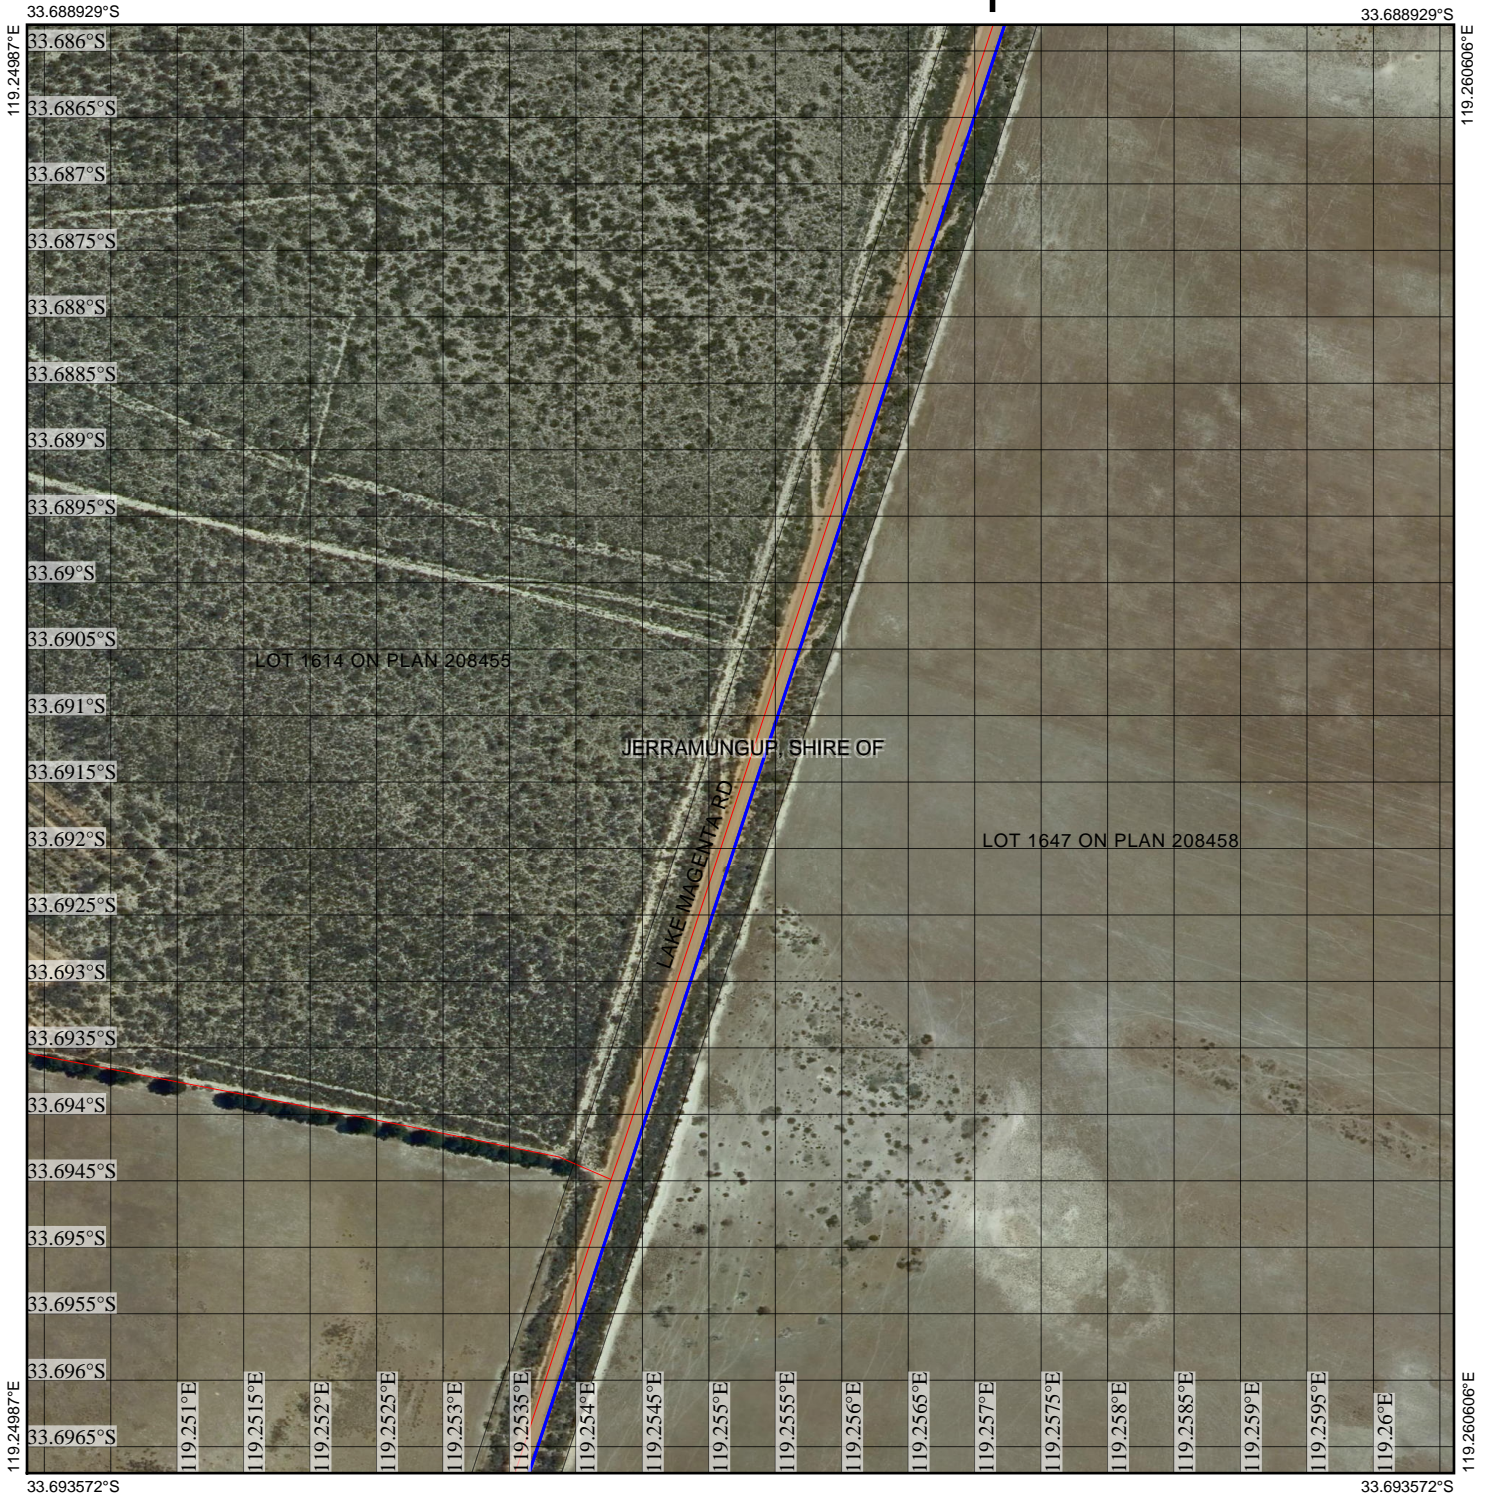

CPS 7209/1e - Map

Legend

- Clearing Instruments Proposals
- ↘ Roads
- ↘ Imagery
- Local Government Authority

(Approximate when reproduced at A4)

GDA 94 (Lat/Long)

Geocentric Datum of Australia 1994

..... Date