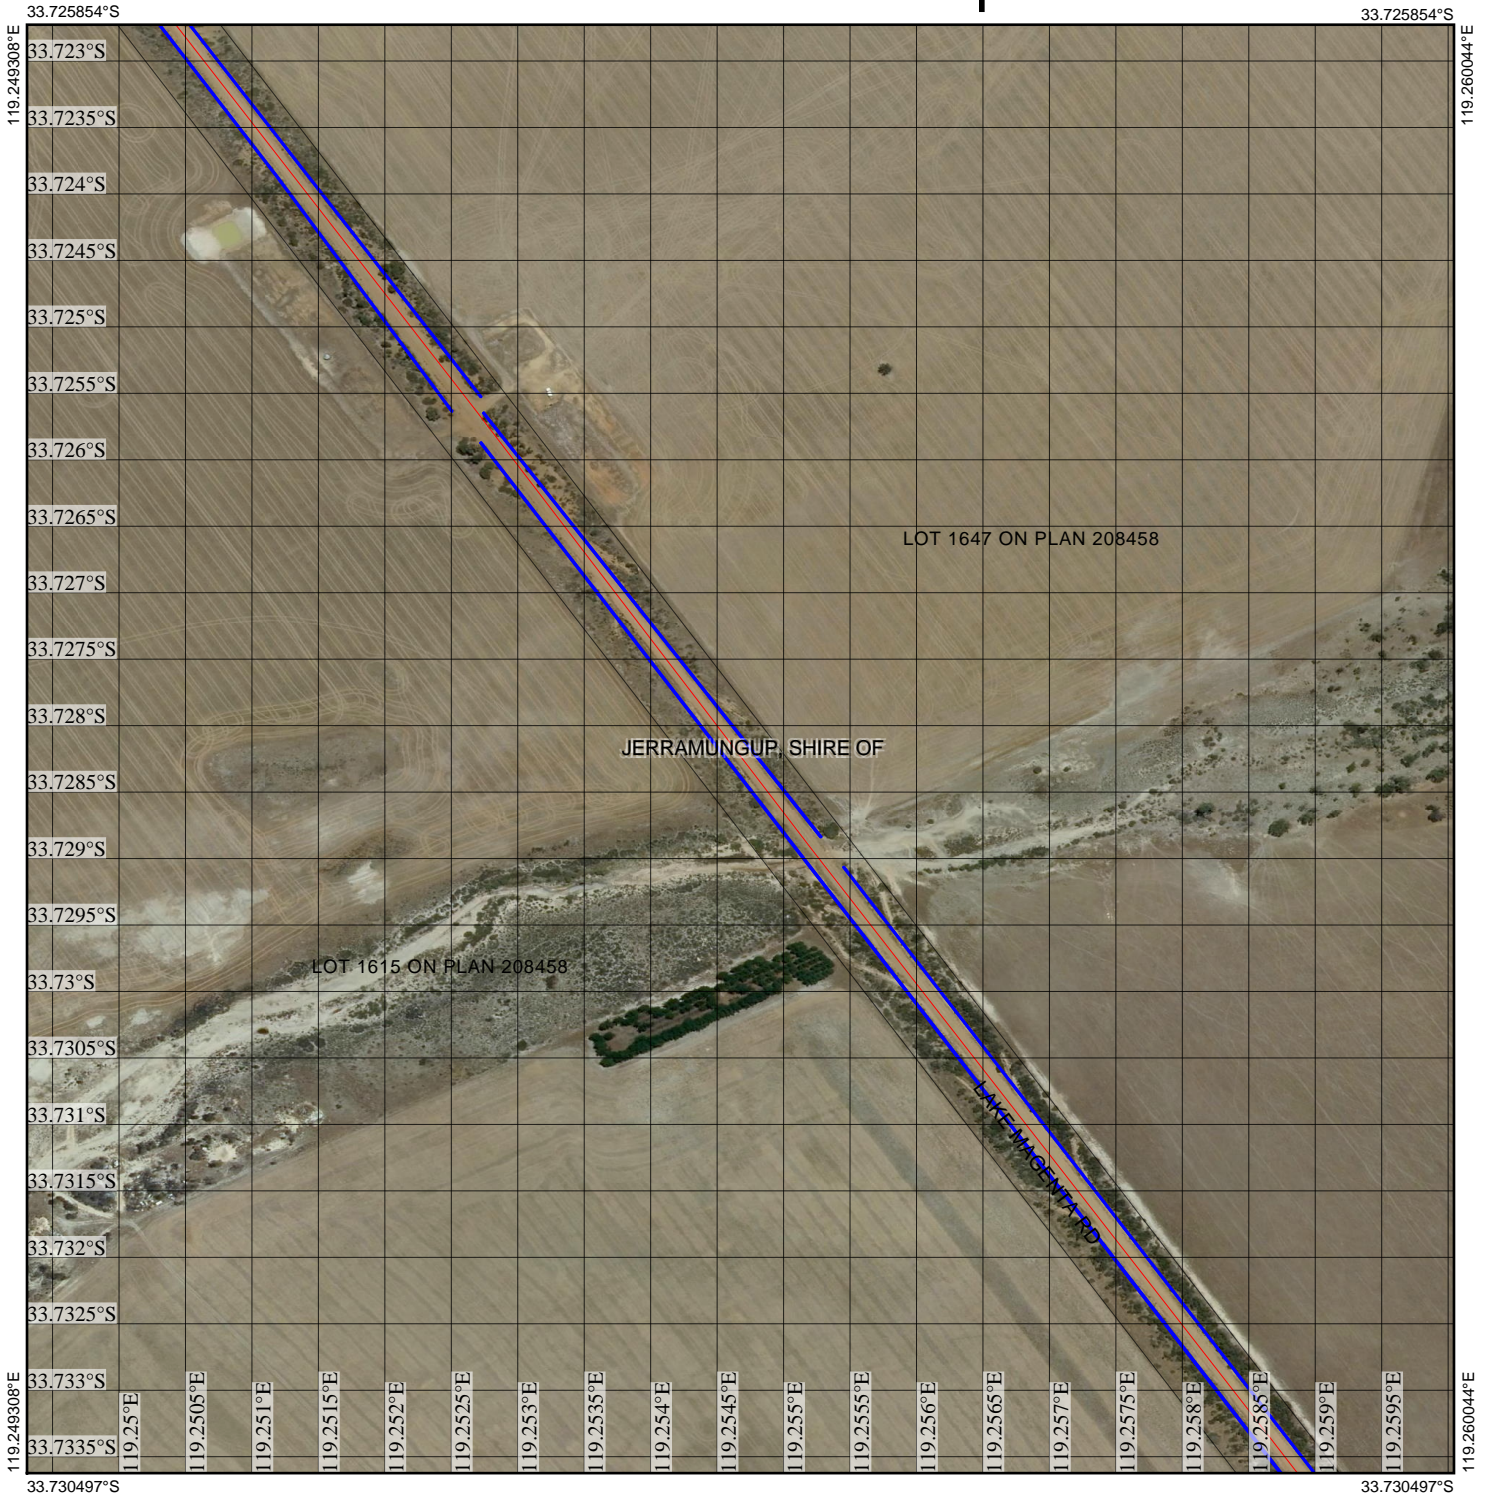

CPS 7209/1i - Map

Legend

-  Clearing Instruments Proposals
-  Roads
-  Imagery
-  Local Government Authority

(Approximate when reproduced at A4)

GDA 94 (Lat/Long)

Geocentric Datum of Australia 1994

..... Date