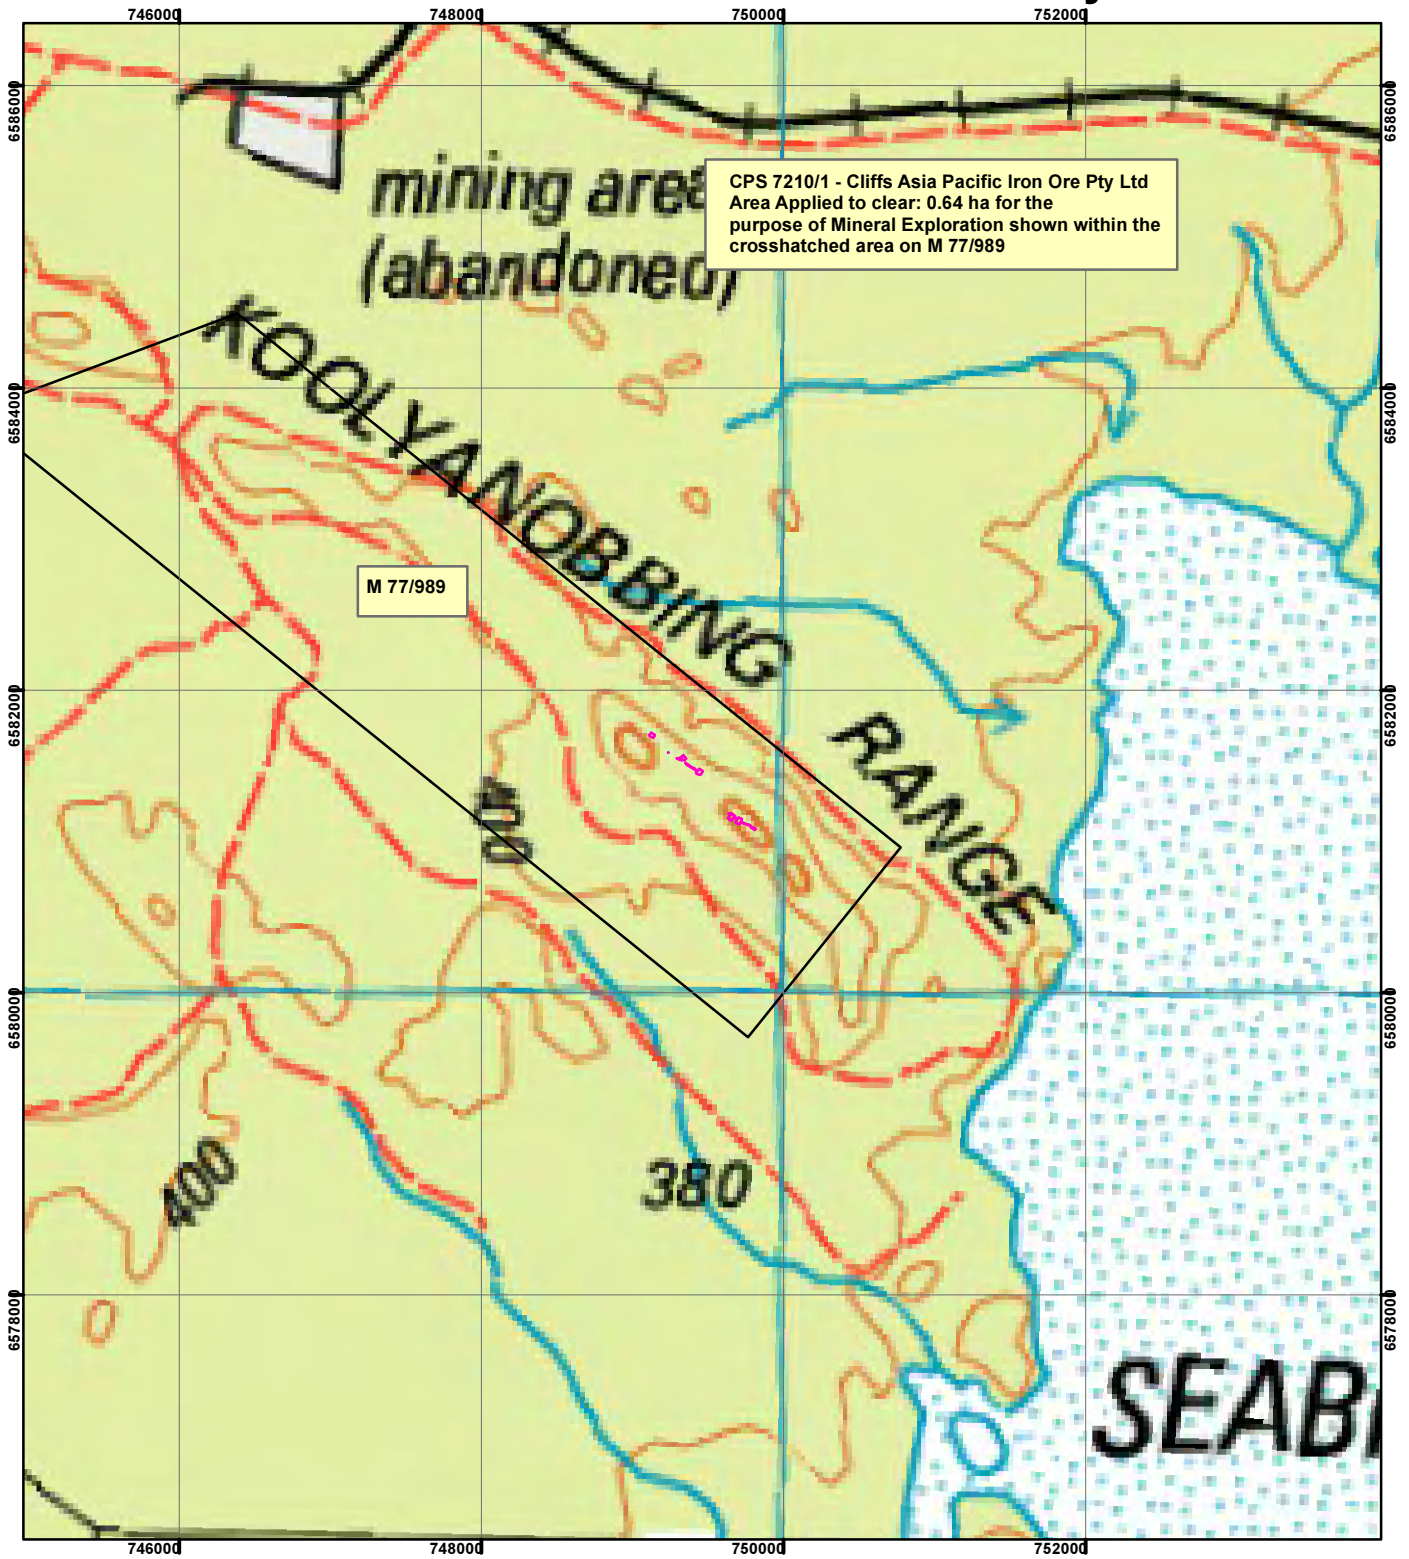

# CPS 7210/1 - Cliffs Asia Pacific Iron Ore Pty Ltd

## Legend

 Clearing Instruments

## Mining Tenements

### FMT\_TENID

 M 77/989-I

Geocentric Datum Australia 1994

*Note: the data in this map have not been projected. This may result in geometric distortion or measurement inaccuracies.*

..... Date .....

Officer with delegated authority under Section 20 of the Environmental Protection Act 1986