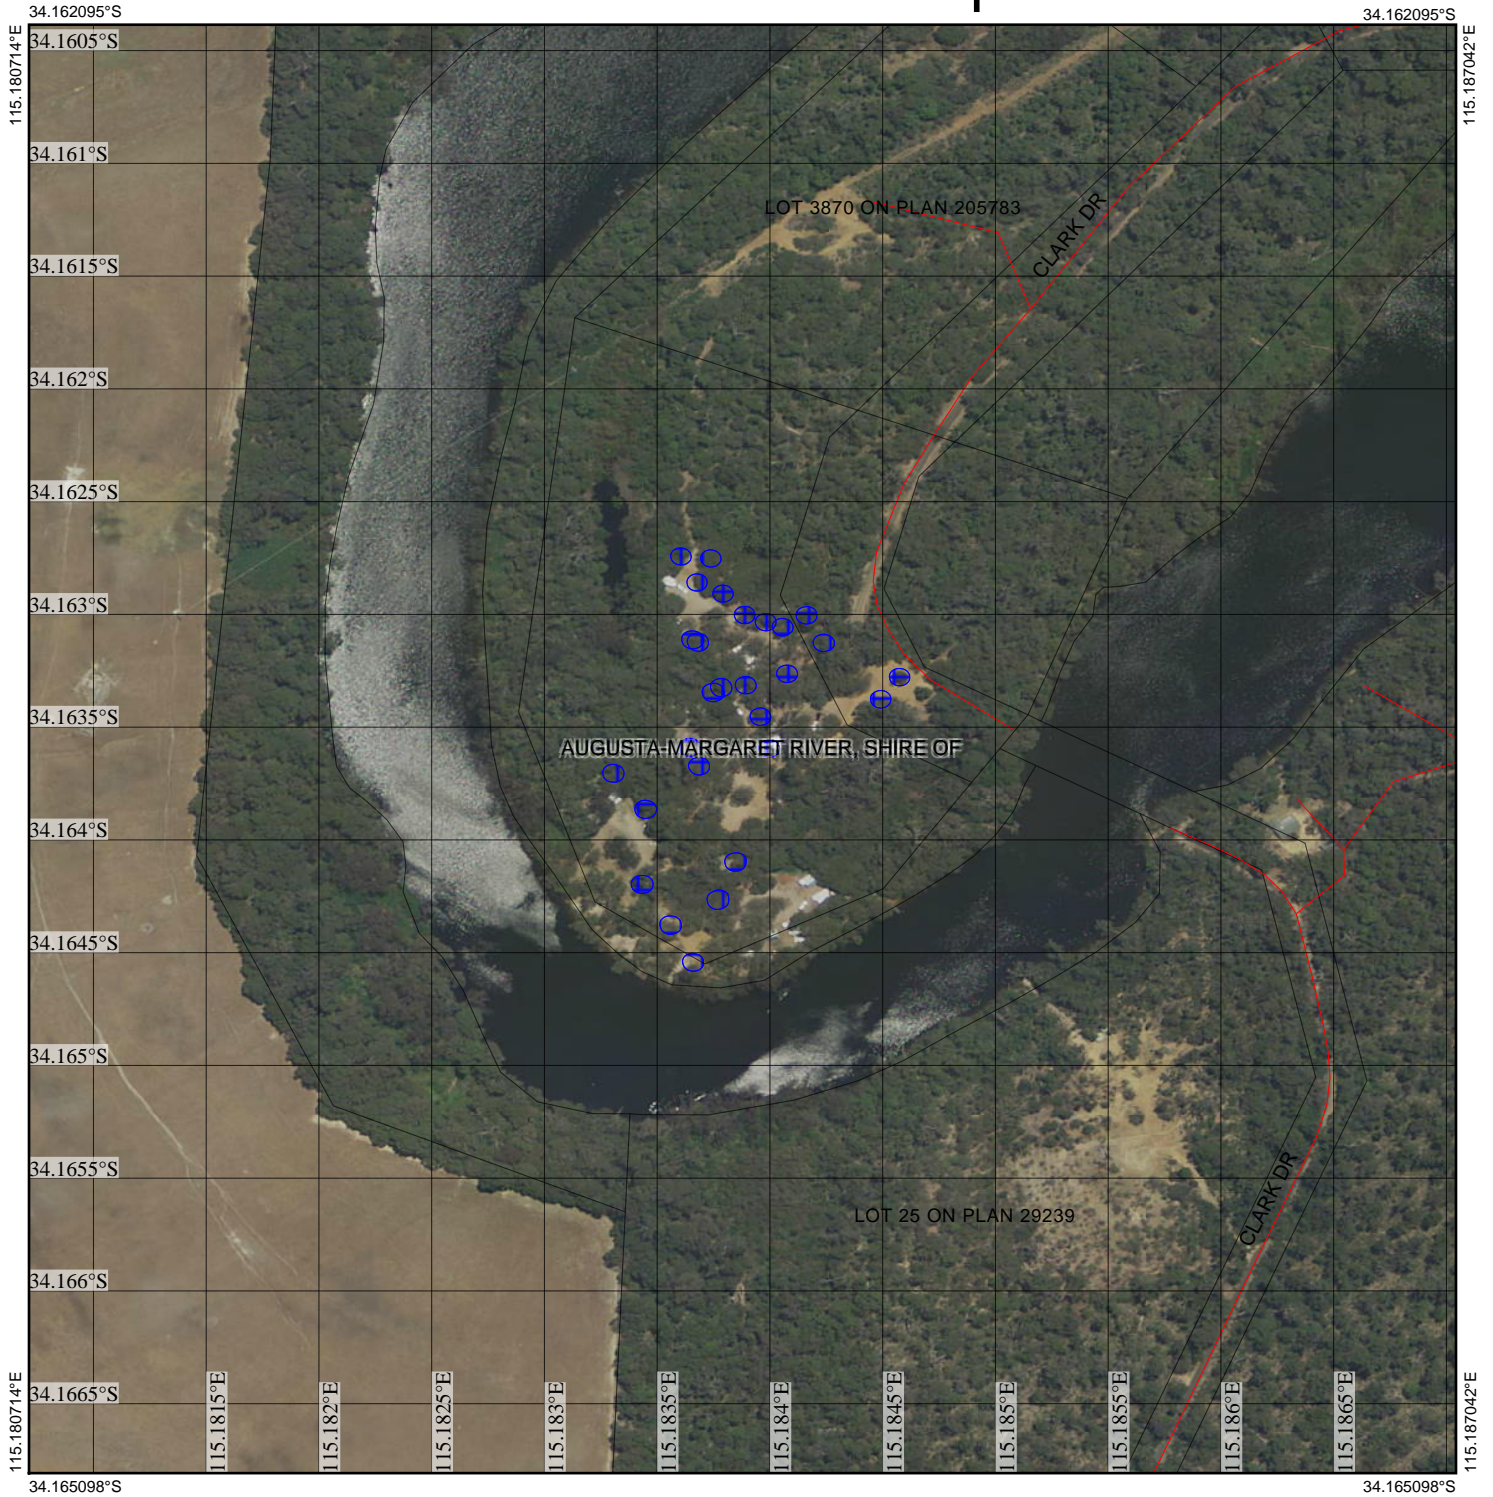

CPS 7213/1 - Map

Legend

-  Roads
-  Clearing Instruments Proposals
-  Imagery
-  Local Government Authority
-  Cadastre

(Approximate when reproduced at A4)

GDA 94 (Lat/Long)

Geocentric Datum of Australia 1994

..... Date

GOVERNMENT OF
WESTERN AUSTRALIA
WA Crown Copyright 2016