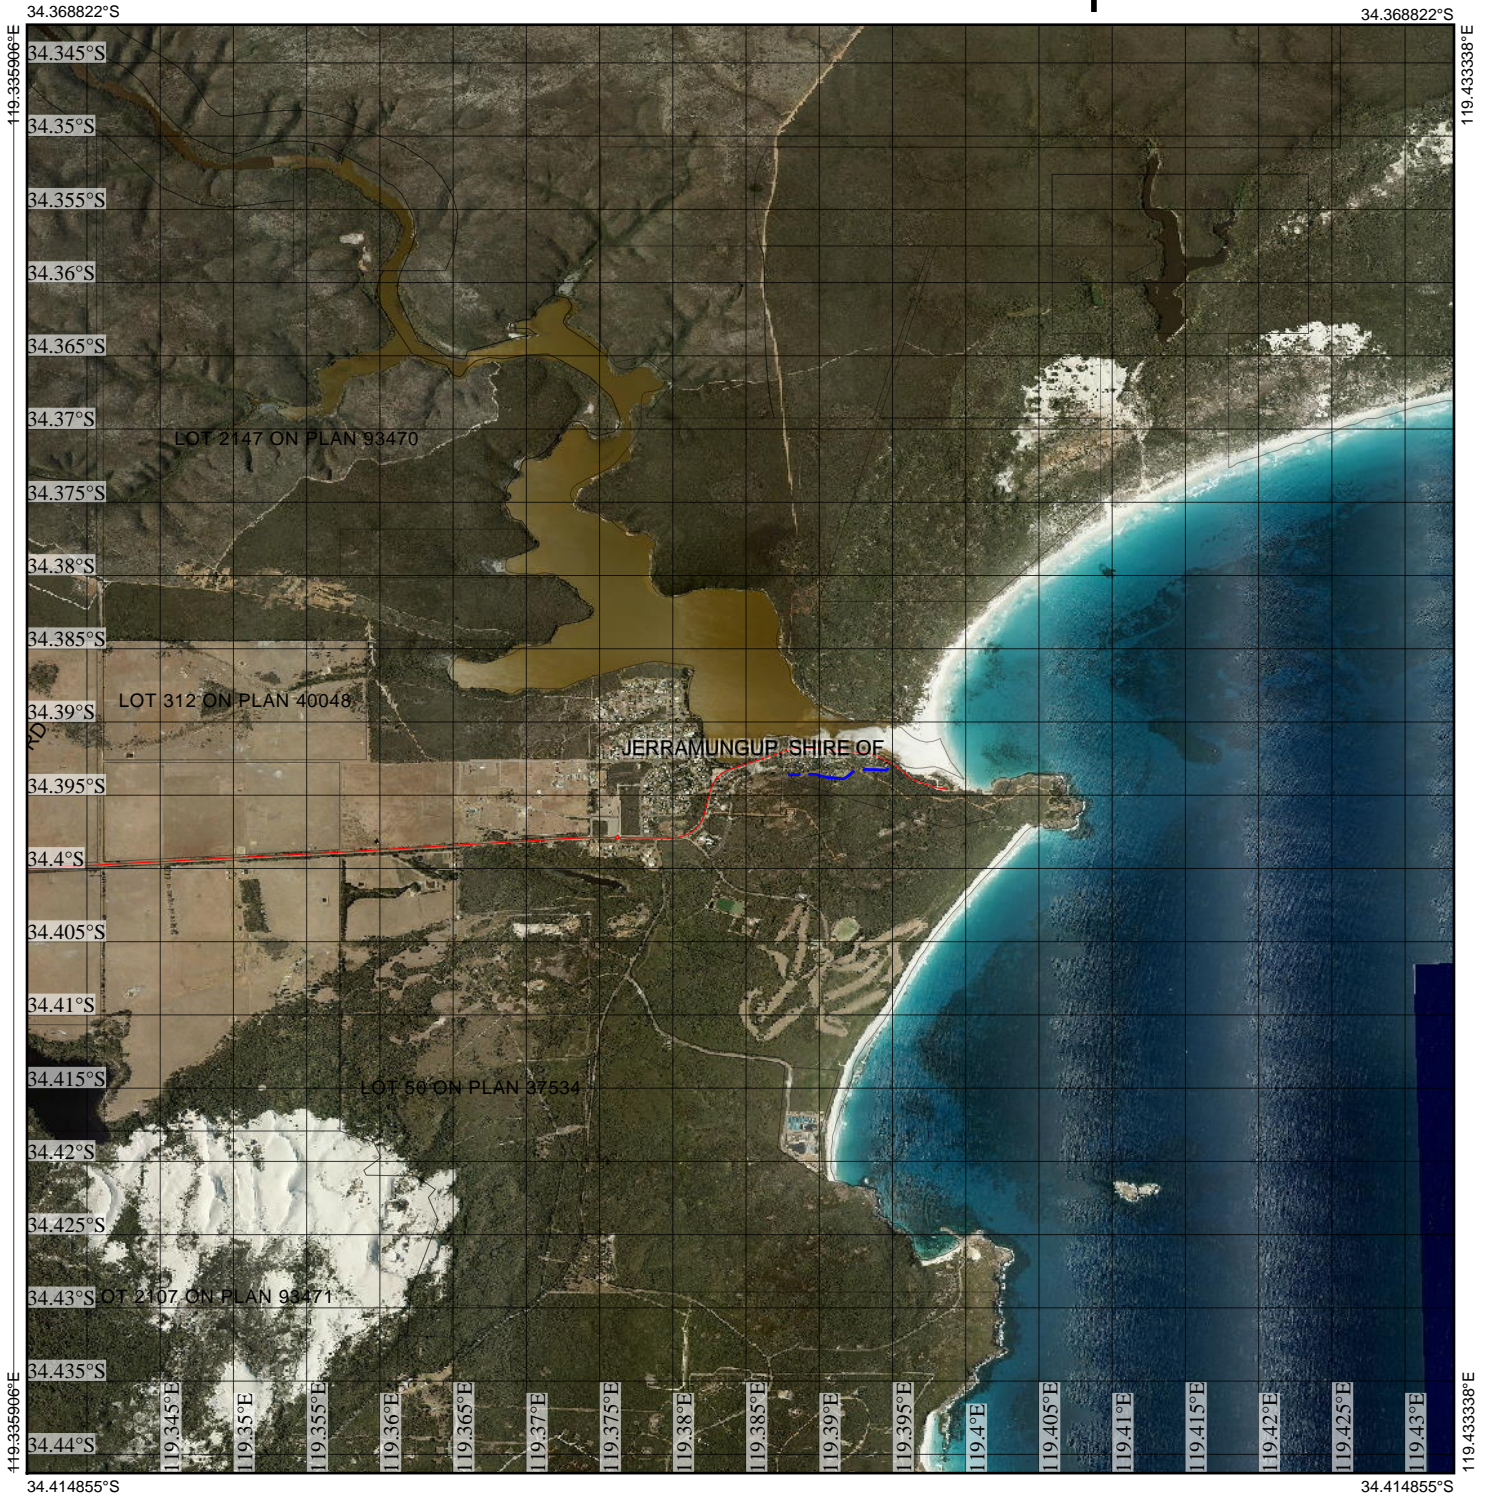

CPS 7232/1 - Context Map

Legend

-  Clearing Instruments Proposals
-  Imagery
-  Local Government Authority

(Approximate when reproduced at A4)

GDA 94 (Lat/Long)

Geocentric Datum of Australia 1994

..... Date

GOVERNMENT OF
WESTERN AUSTRALIA
WA Crown Copyright 2016