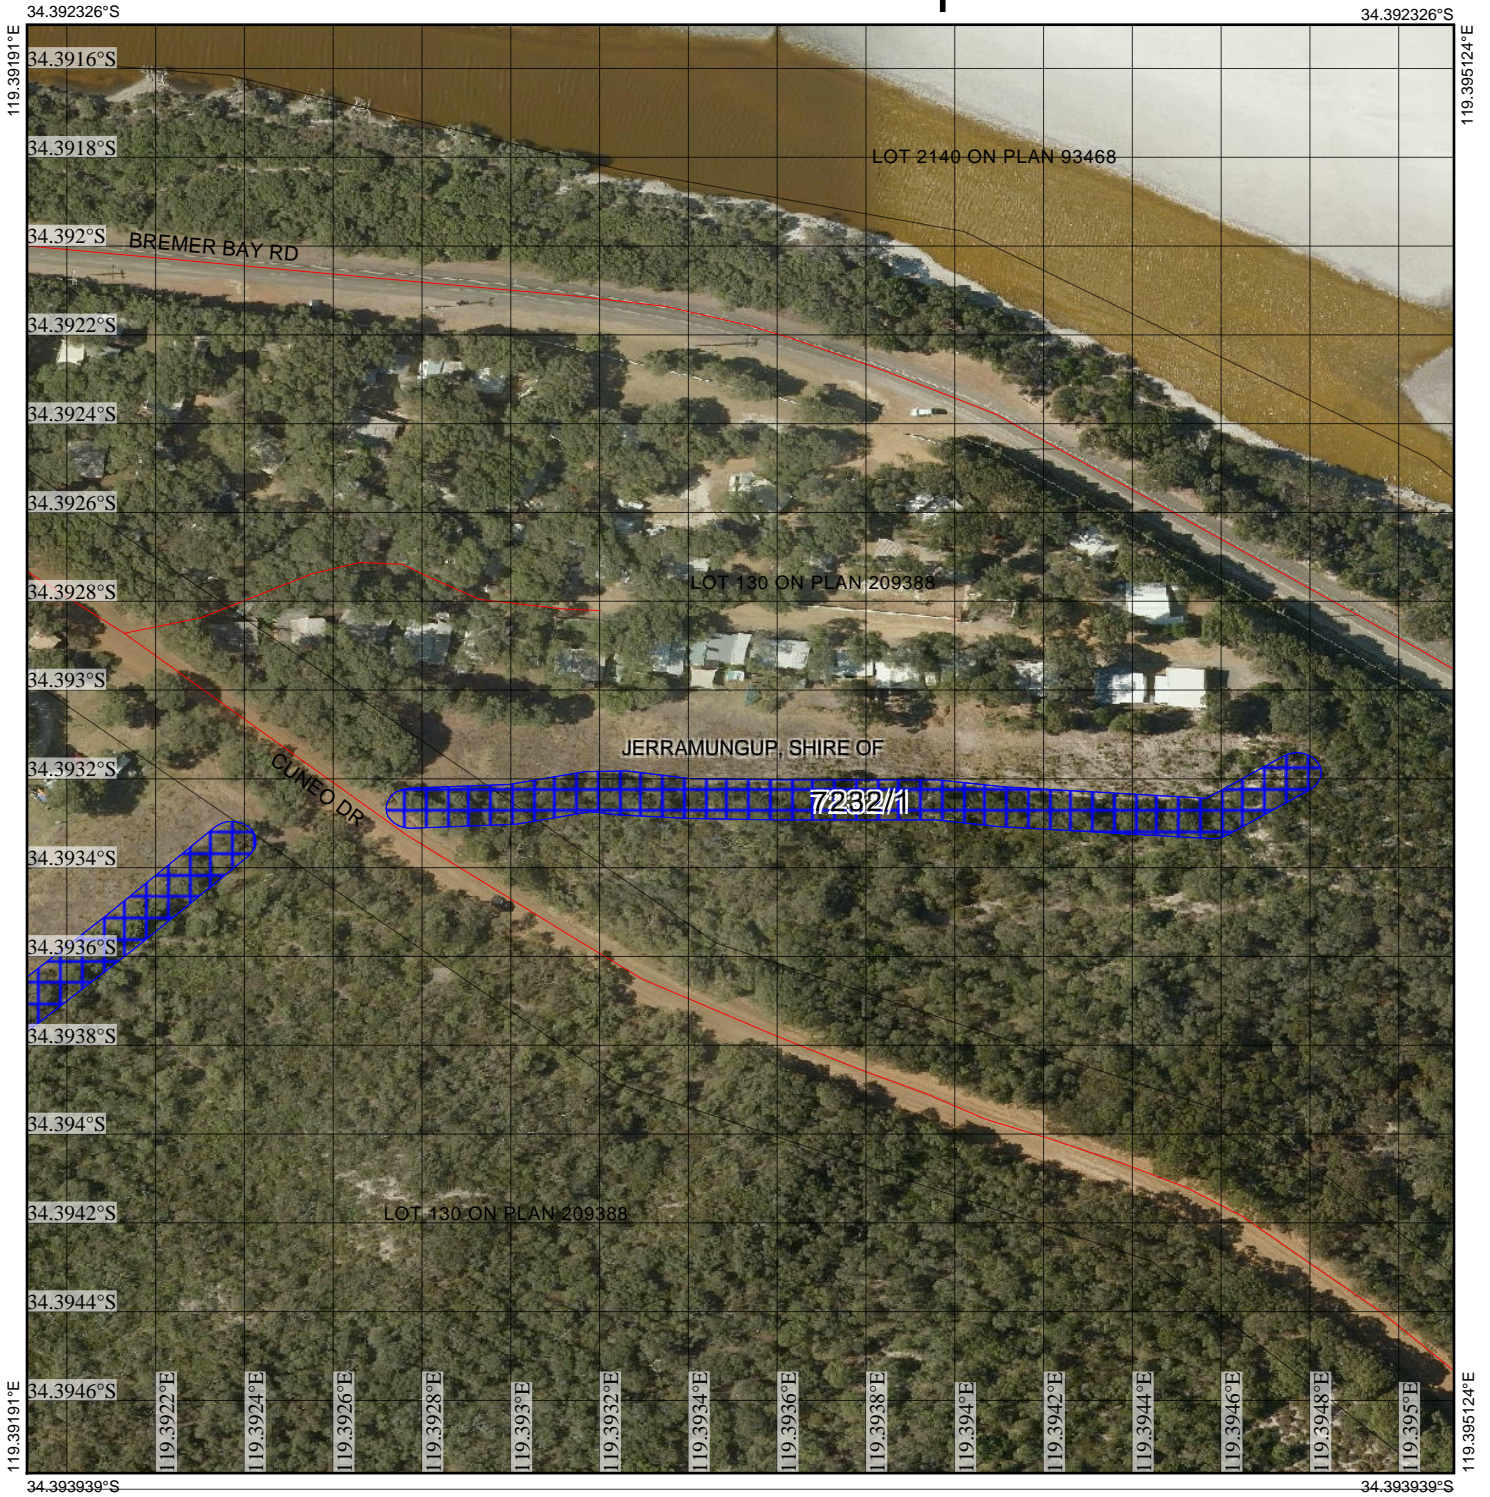

CPS 7232/1 - Map C

Legend

-  Roads
-  Clearing Instruments Proposals
-  Imagery
-  Local Government Authority
-  Cadastre

(Approximate when reproduced at A4)

GDA 94 (Lat/Long)

Geocentric Datum of Australia 1994

..... Date

GOVERNMENT OF
WESTERN AUSTRALIA
WA Crown Copyright 2016