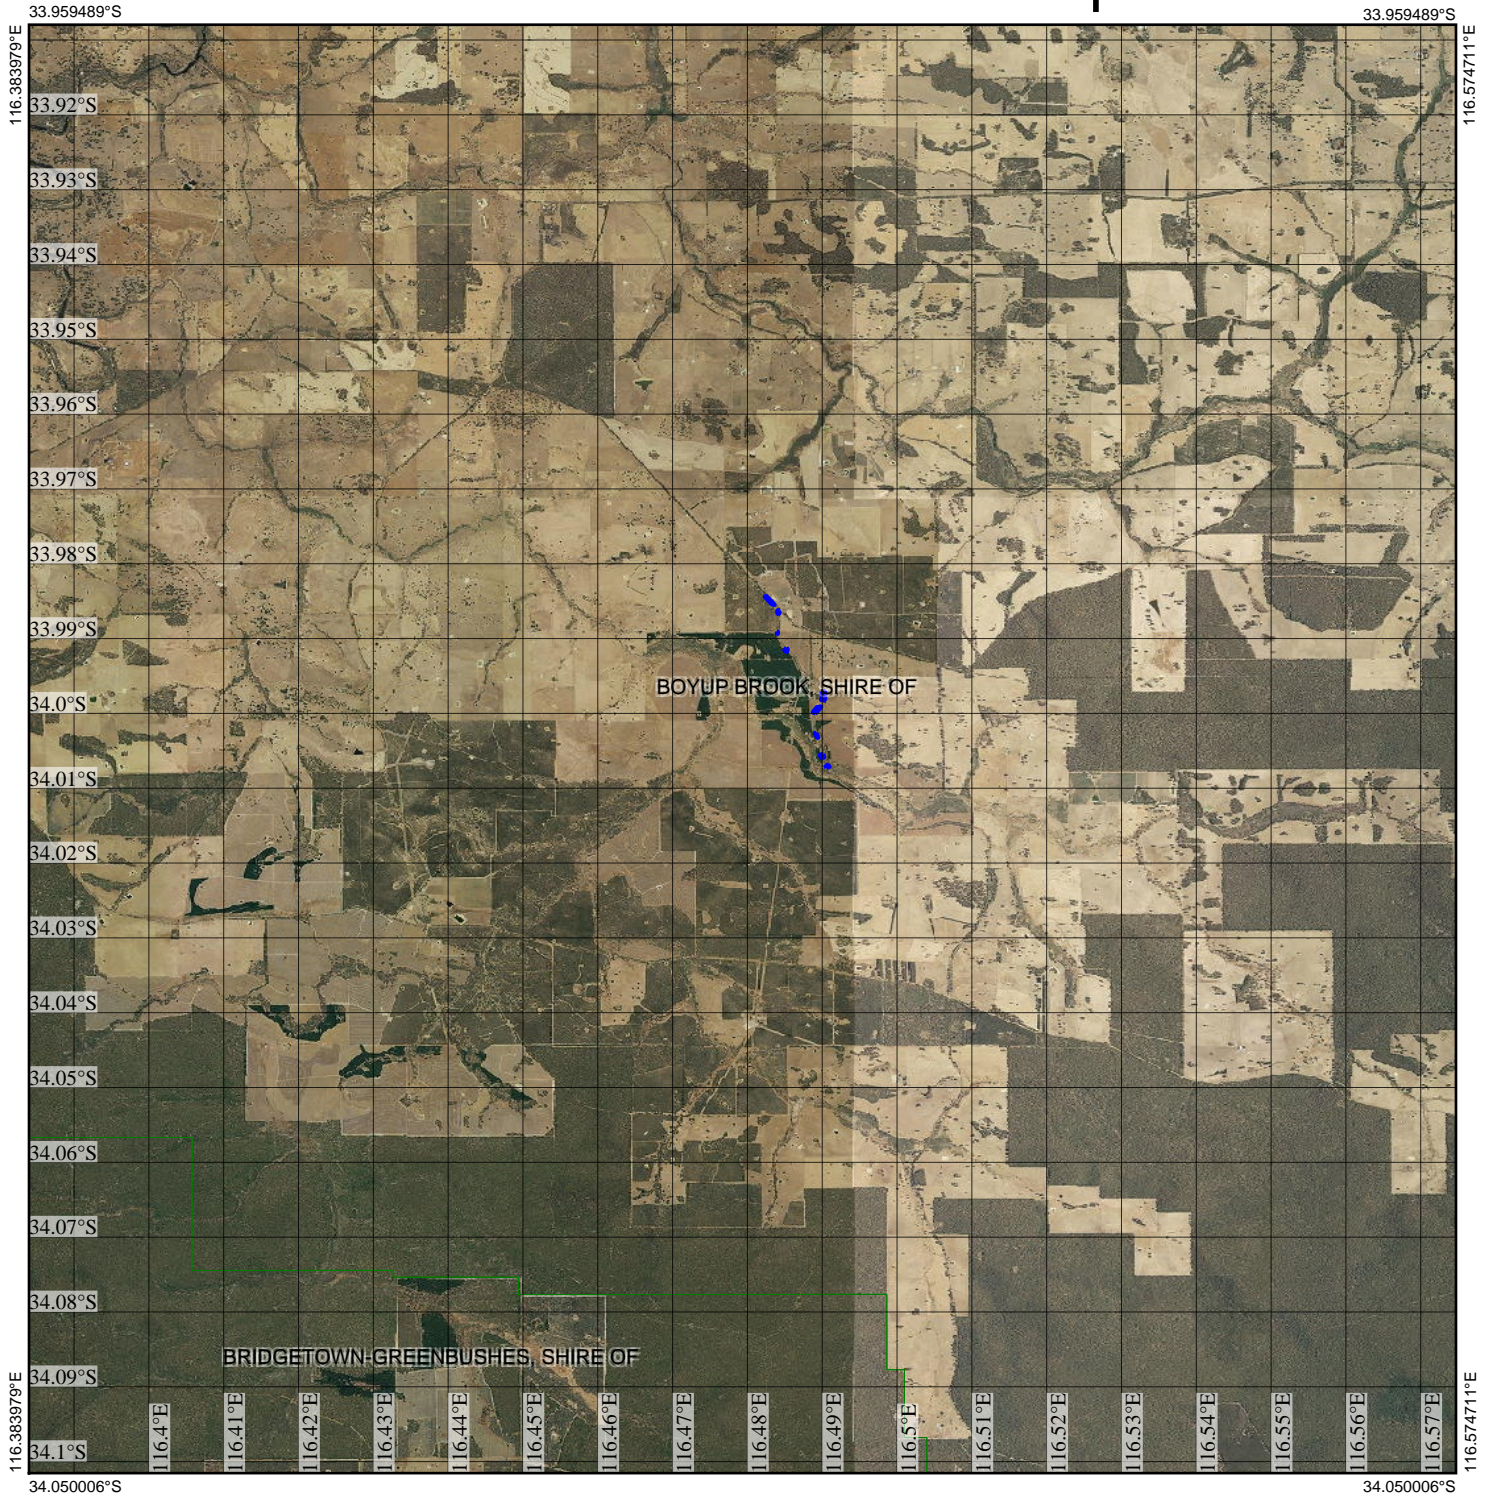

CPS 7233/1 - Context Map

Legend

-  Clearing Instruments Proposals
-  Imagery
-  Local Government Authority

(Approximate when reproduced at A4)

GDA 94 (Lat/Long)

Geocentric Datum of Australia 1994

..... Date

GOVERNMENT OF
WESTERN AUSTRALIA
WA Crown Copyright 2016