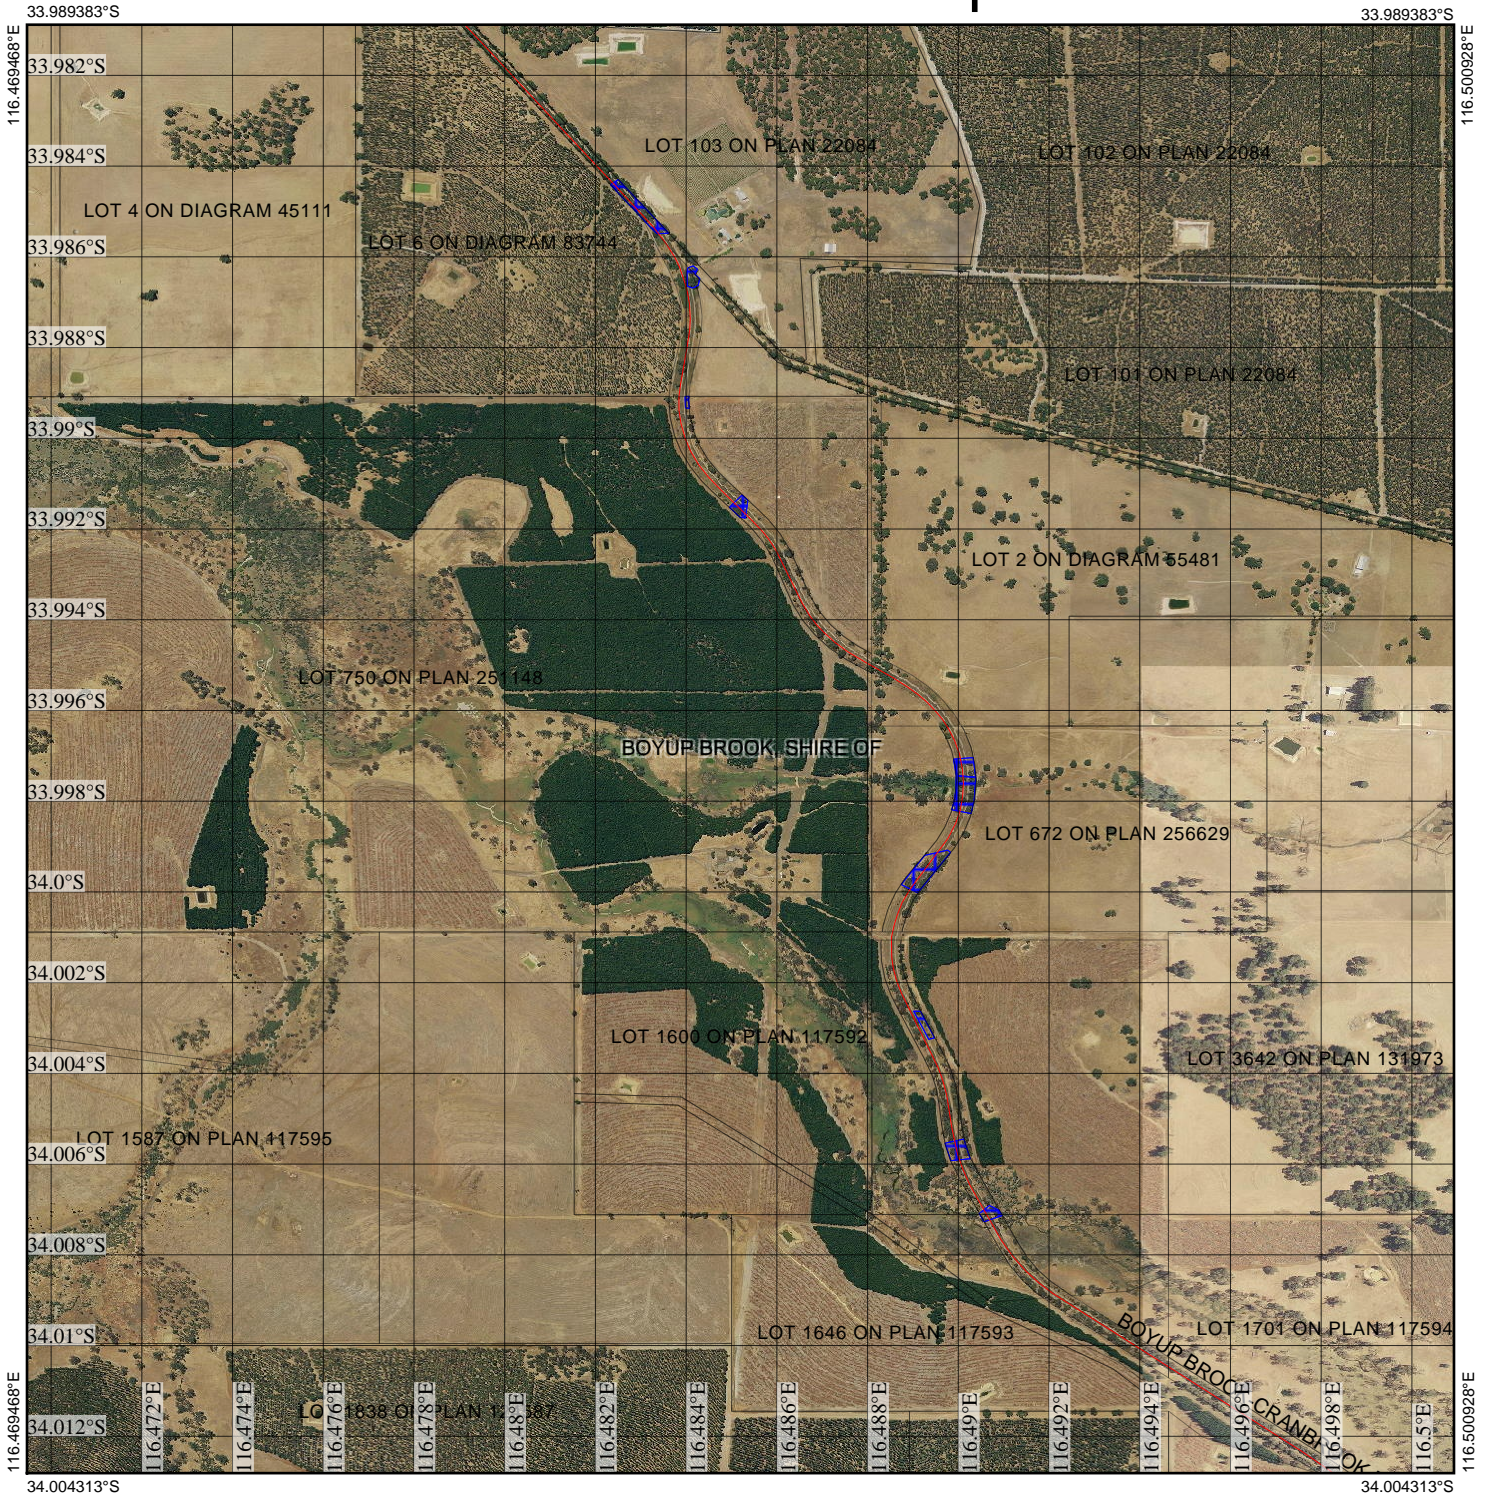

CPS 7233/1 - Map

Legend

-  Clearing Instruments Proposals
-  Imagery
-  Local Government Authority

(Approximate when reproduced at A4)

GDA 94 (Lat/Long)

Geocentric Datum of Australia 1994

..... Date

GOVERNMENT OF
WESTERN AUSTRALIA
WA Crown Copyright 2016