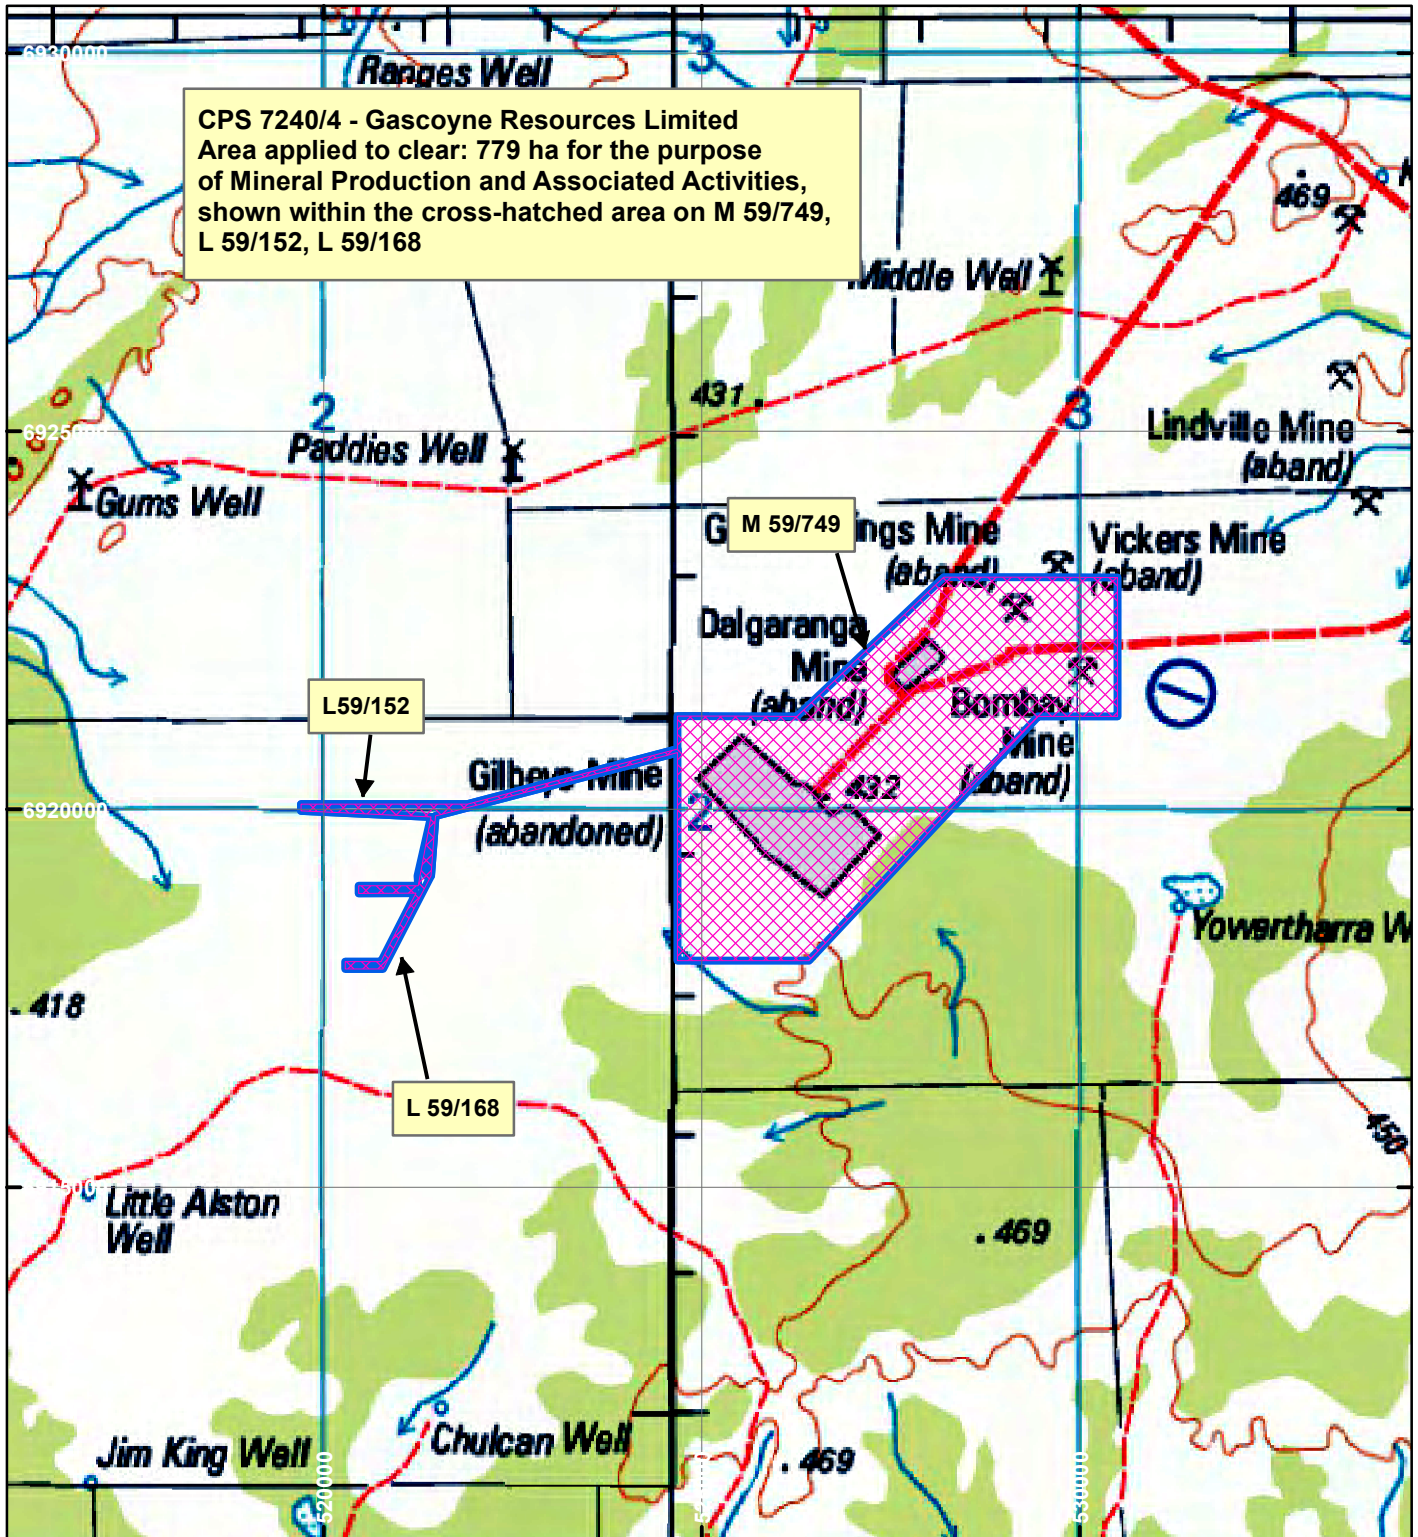

CPS 7240/4 - Gascoyne Resources Limited

LEGEND

- Clearing Instruments
- Mining Tenements

Scale 1:100,000

(Approximate when reproduced at A4)

Geocentric Datum Australia 1994

..... Date .....

Officer with delegated authority under Section 20 of the Environmental Protection Act 1986

Information derived from this map should be confirmed with the data custodian acknowledged by the agency acronym in the legend.