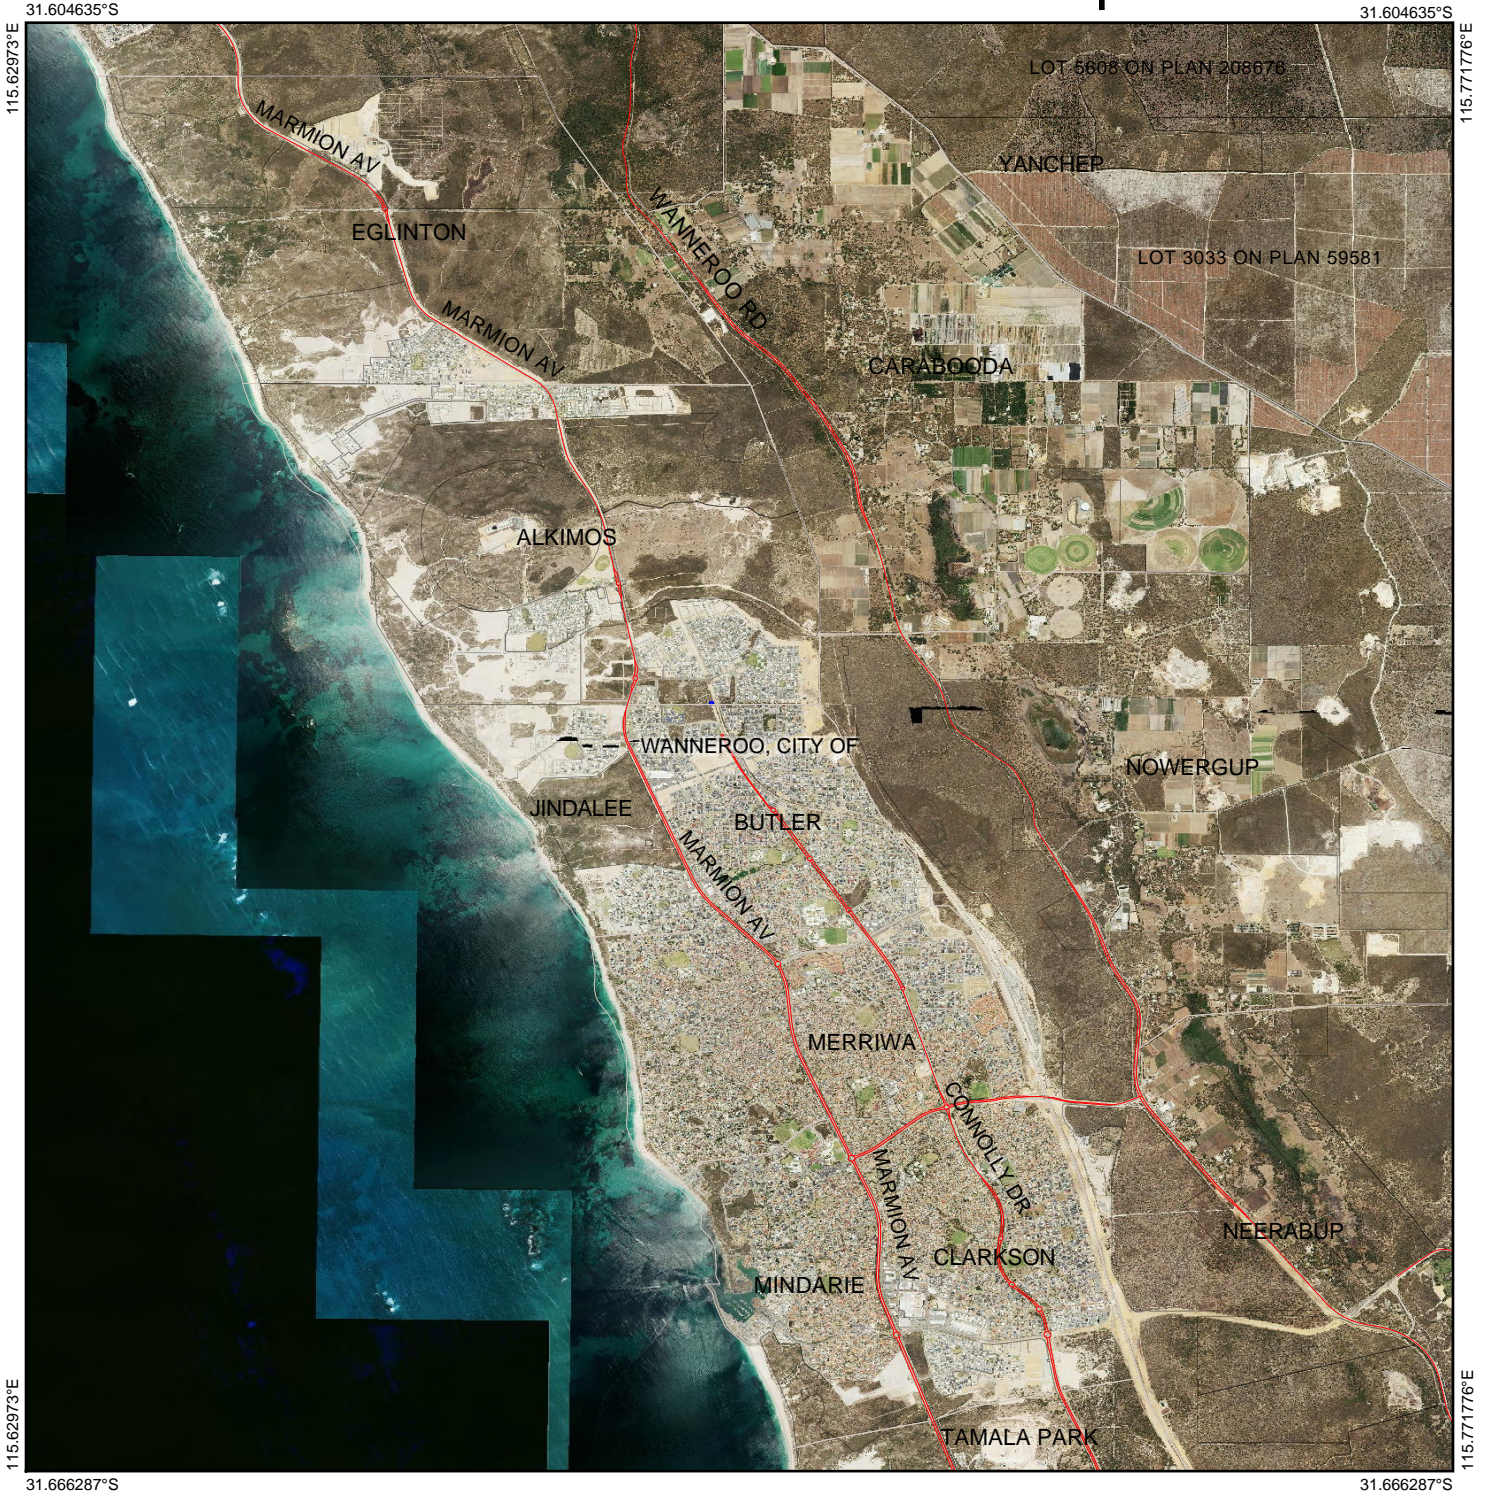

CPS 7243/1 - Context Map

Legend

-  Localities
-  Clearing Instruments Proposals
-  Imagery
-  Local Government Authority

(Approximate when reproduced at A4)

GDA 94 (Lat/Long)

Geocentric Datum of Australia 1994

..... Date

GOVERNMENT OF
WESTERN AUSTRALIA
WA Crown Copyright 2016