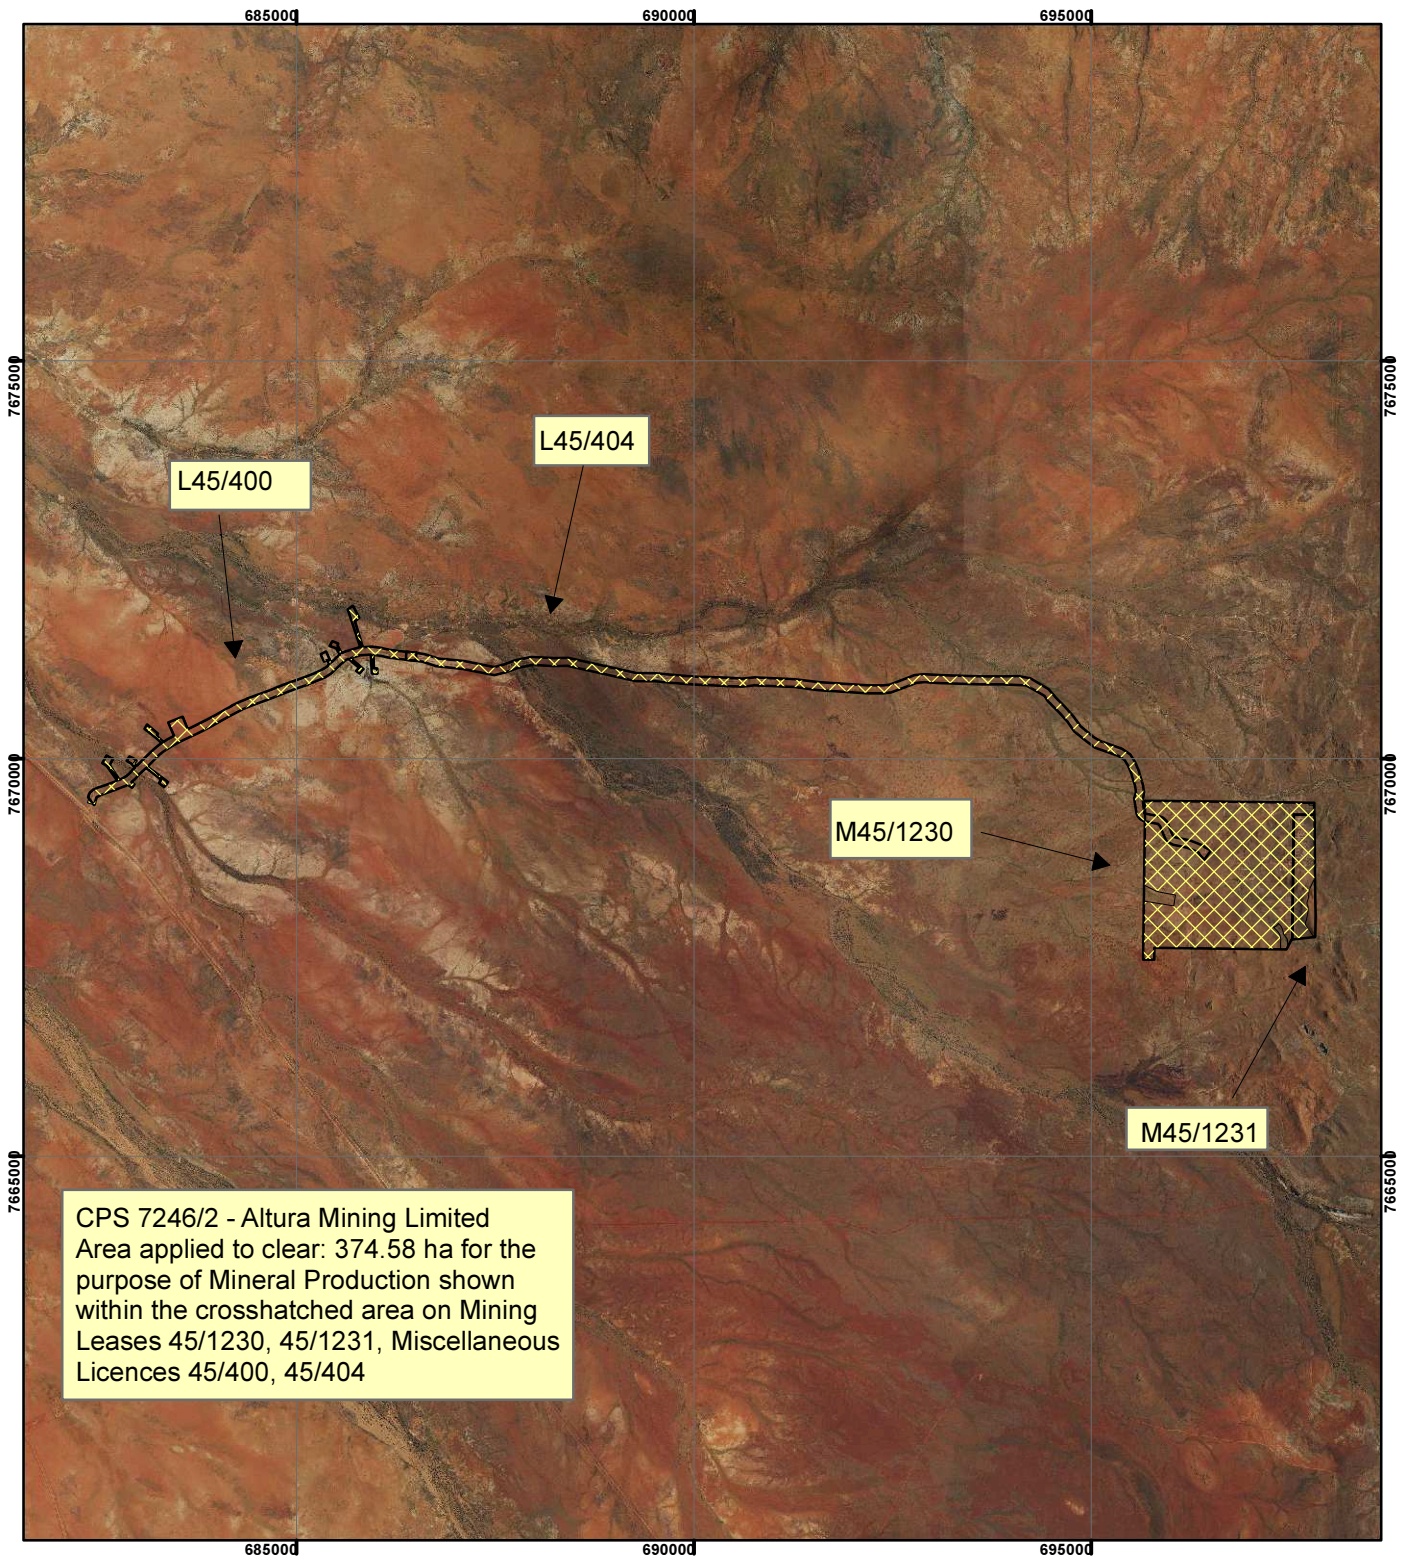

CPS 7246/2 - Altura Mining Limited

Legend

 Clearing Instruments

Mining Tenements

FMT_TENID

 L 45/400

 L 45/404

 M 45/1230

 M 45/1231

Aerial - Wodjina 2011; Wallaringa 2013

Geocentric Datum Australia 1994

Note: the data in this map have not been projected. This may result in geometric distortion or measurement inaccuracies.

..... Date

Officer with delegated authority under Section 20 of the Environmental Protection Act 1986

Information derived from this map should be confirmed with the data custodian acknowledged by the agency acronym in the legend.