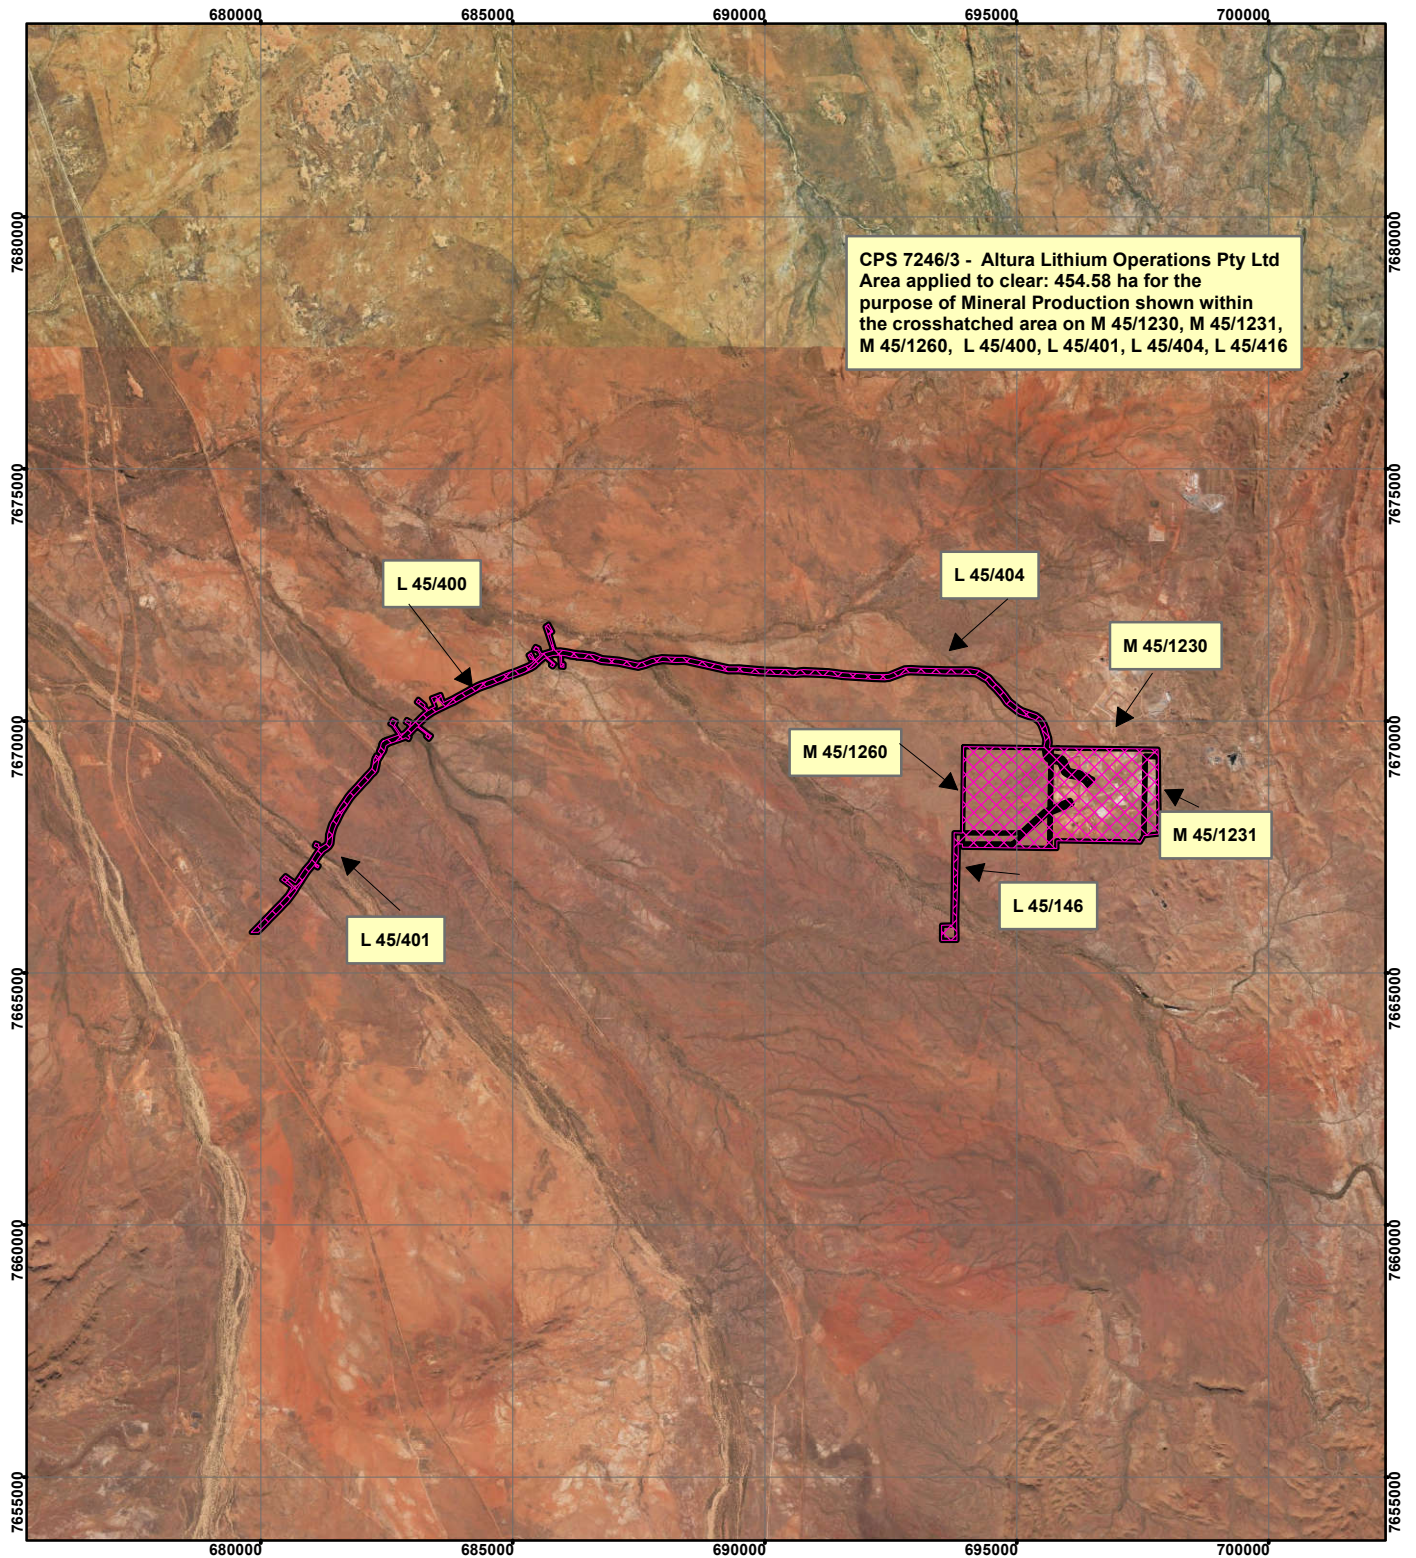

CPS 7246/3 - Altura Lithium Operations Pty Ltd

Legend

-  Clearing Instruments
-  Mining Tenements

Geocentric Datum Australia 1994

Note: the data in this map have not been projected. This may result in geometric distortion or measurement inaccuracies.

..... Date

Officer with delegated authority under Section 20 of the Environmental Protection Act 1986

Information derived from this map should be confirmed with the data custodian acknowledged by the agency acronym in the legend.