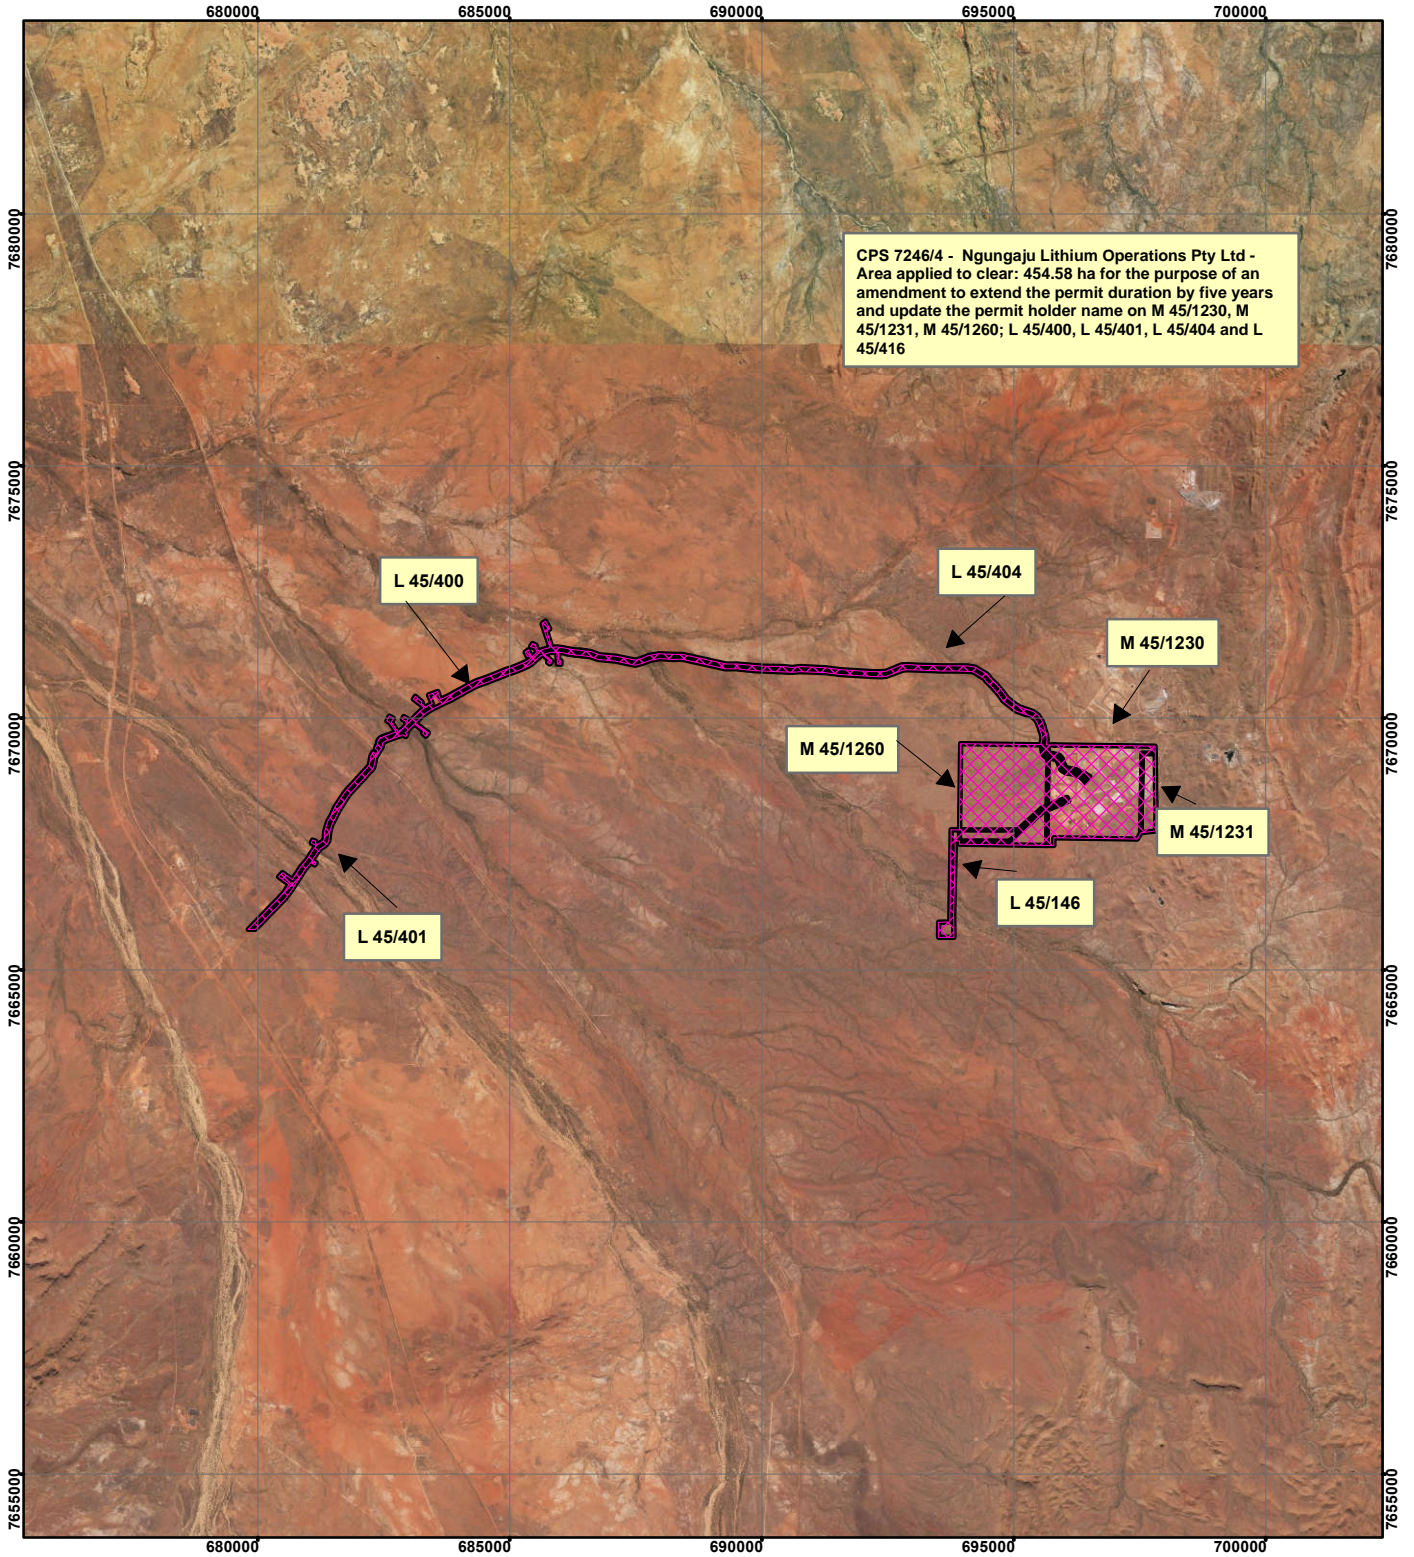

CPS 7246/4 - NGUNGAJU LITHIUM OPERATIONS PTY LTD

Legend

-  Clearing Instruments
-  Mining Tenements

Scale 1:150,000

Geocentric Datum Australia 1994

Note: the data in this map have not been projected. This may result in geometric distortion or measurement inaccuracies.

..... Date

Officer with delegated authority under Section 20 of the Environmental Protection Act 1986

Information derived from this map should be confirmed with the data custodian acknowledged by the agency acronym in the legend.