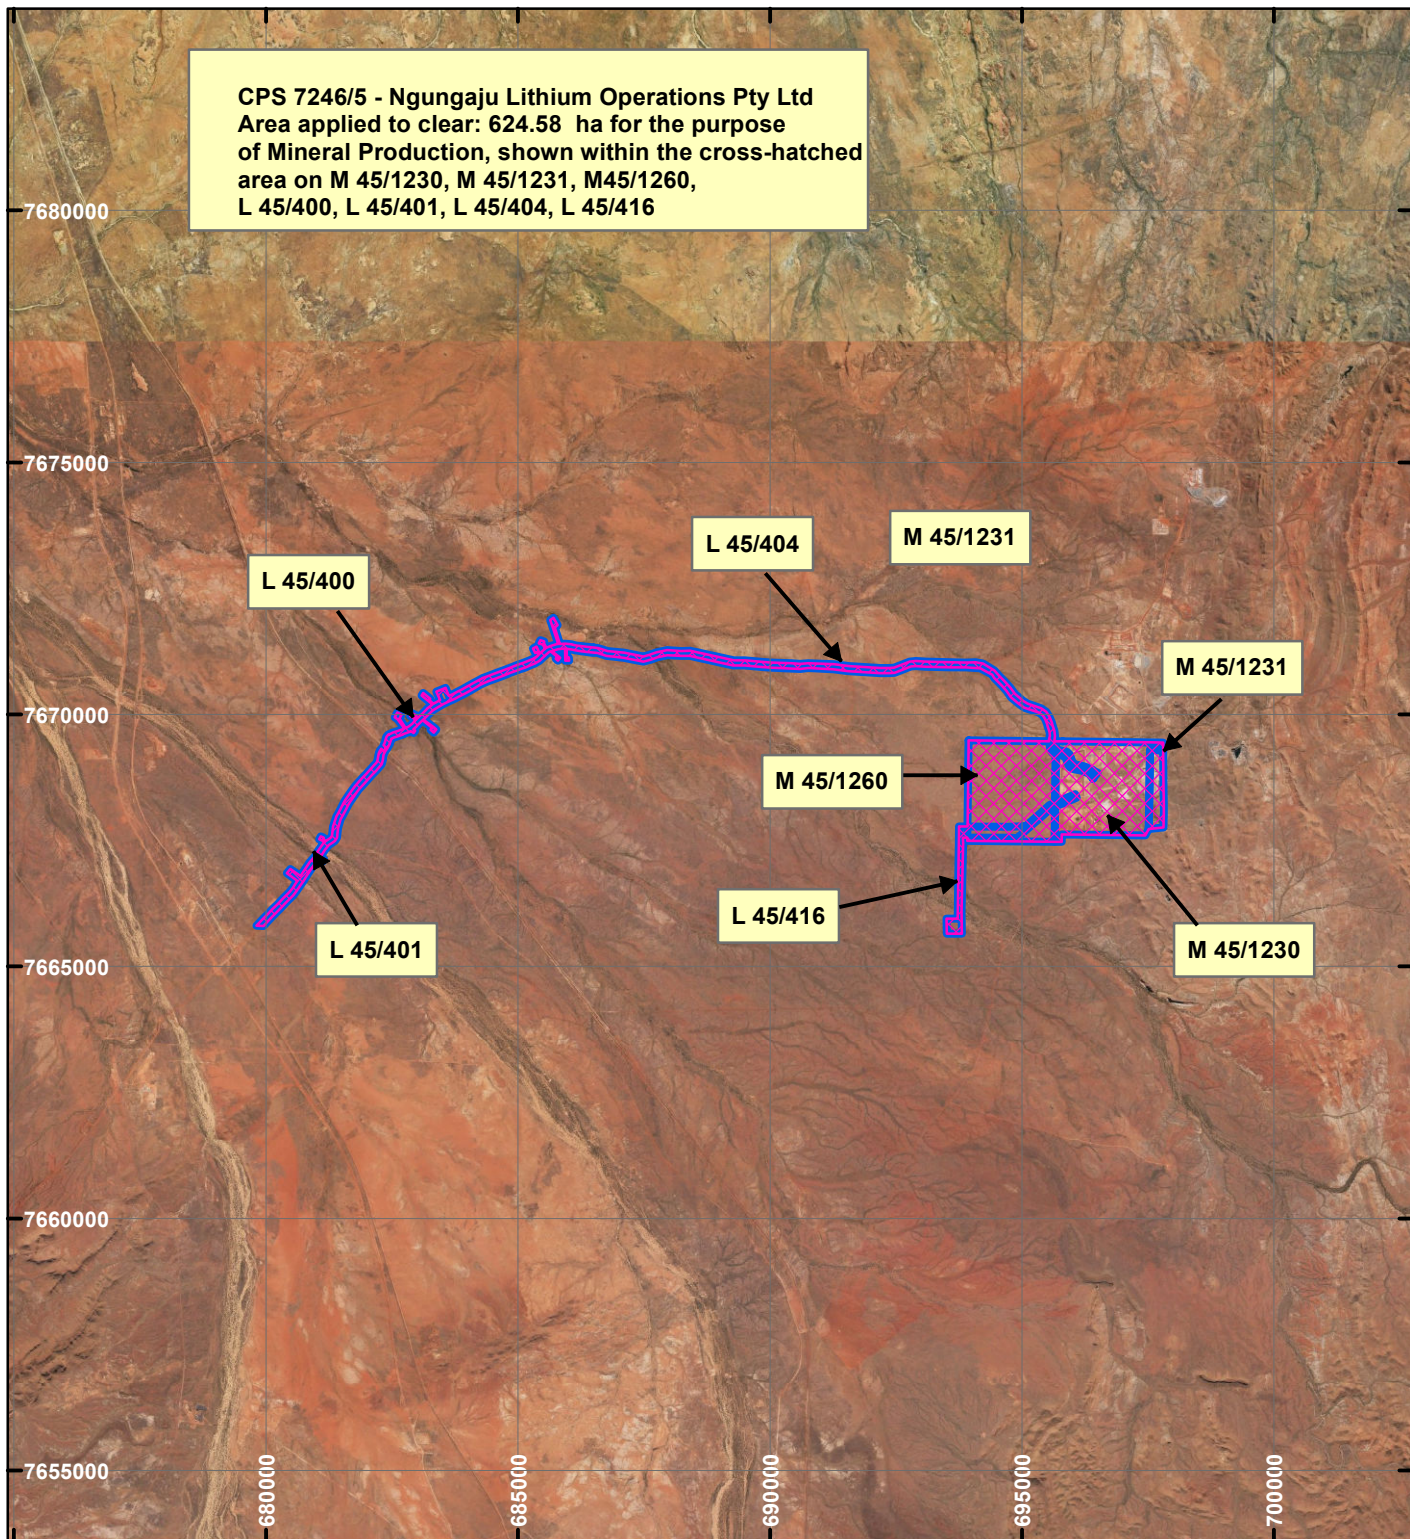

CPS 7246/5 - Ngungaju Lithium Operations Pty Ltd

LEGEND

Clearing Instruments

Mining Tenements

Orthophotography sourced from Landgate

Scale 1:150,000

(Approximate when reproduced at A4)

Geocentric Datum Australia 1994

..... Date .....

Officer with delegated authority under Section 20 of the Environmental Protection Act 1986

Information derived from this map should be confirmed with the data custodian acknowledged by the agency acronym in the legend.

WA Crown Copyright 2002