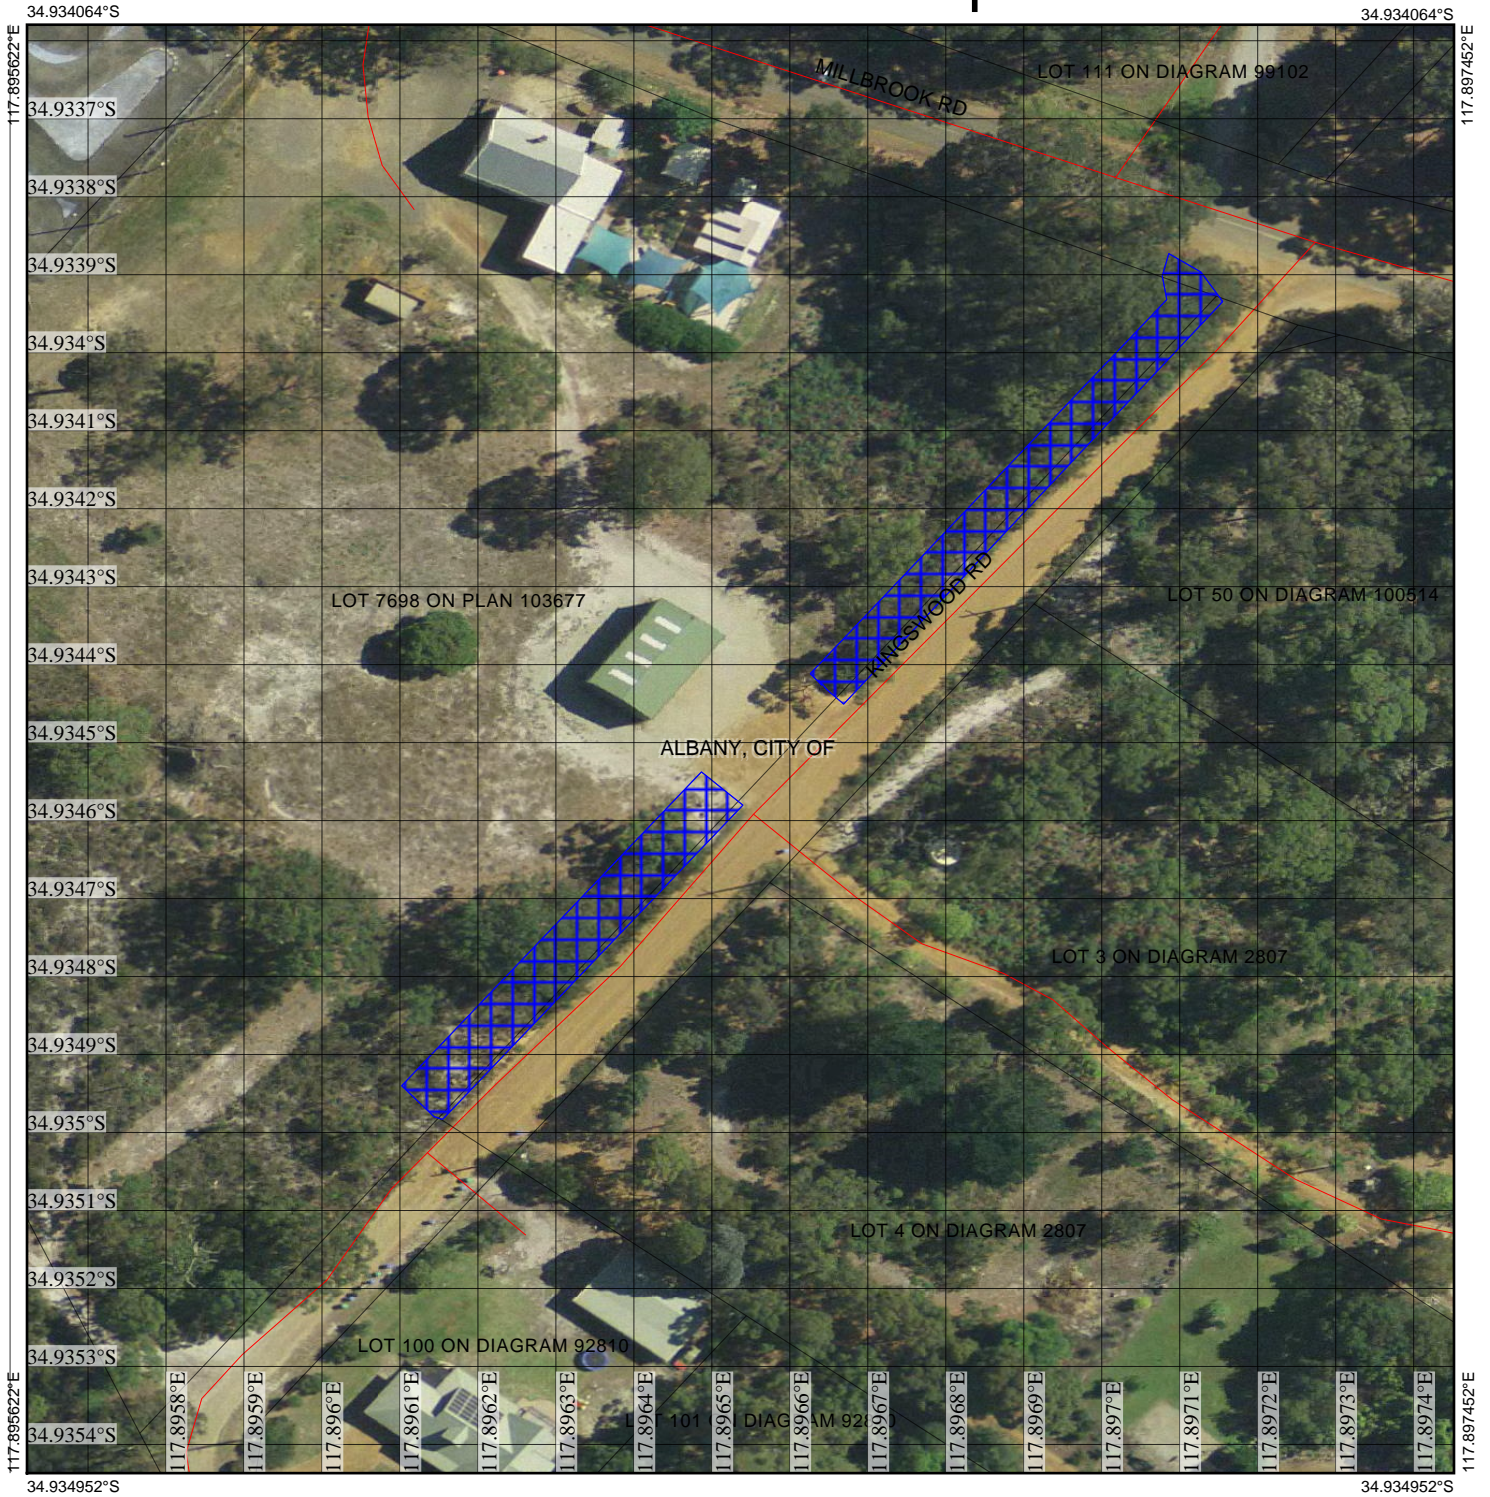

CPS 7248/1 - Map

Legend

-  Roads
-  Clearing Instruments Proposals
-  Imagery
-  Local Government Authority
-  Cadastre

(Approximate when reproduced at A4)

GDA 94 (Lat/Long)

Geocentric Datum of Australia 1994