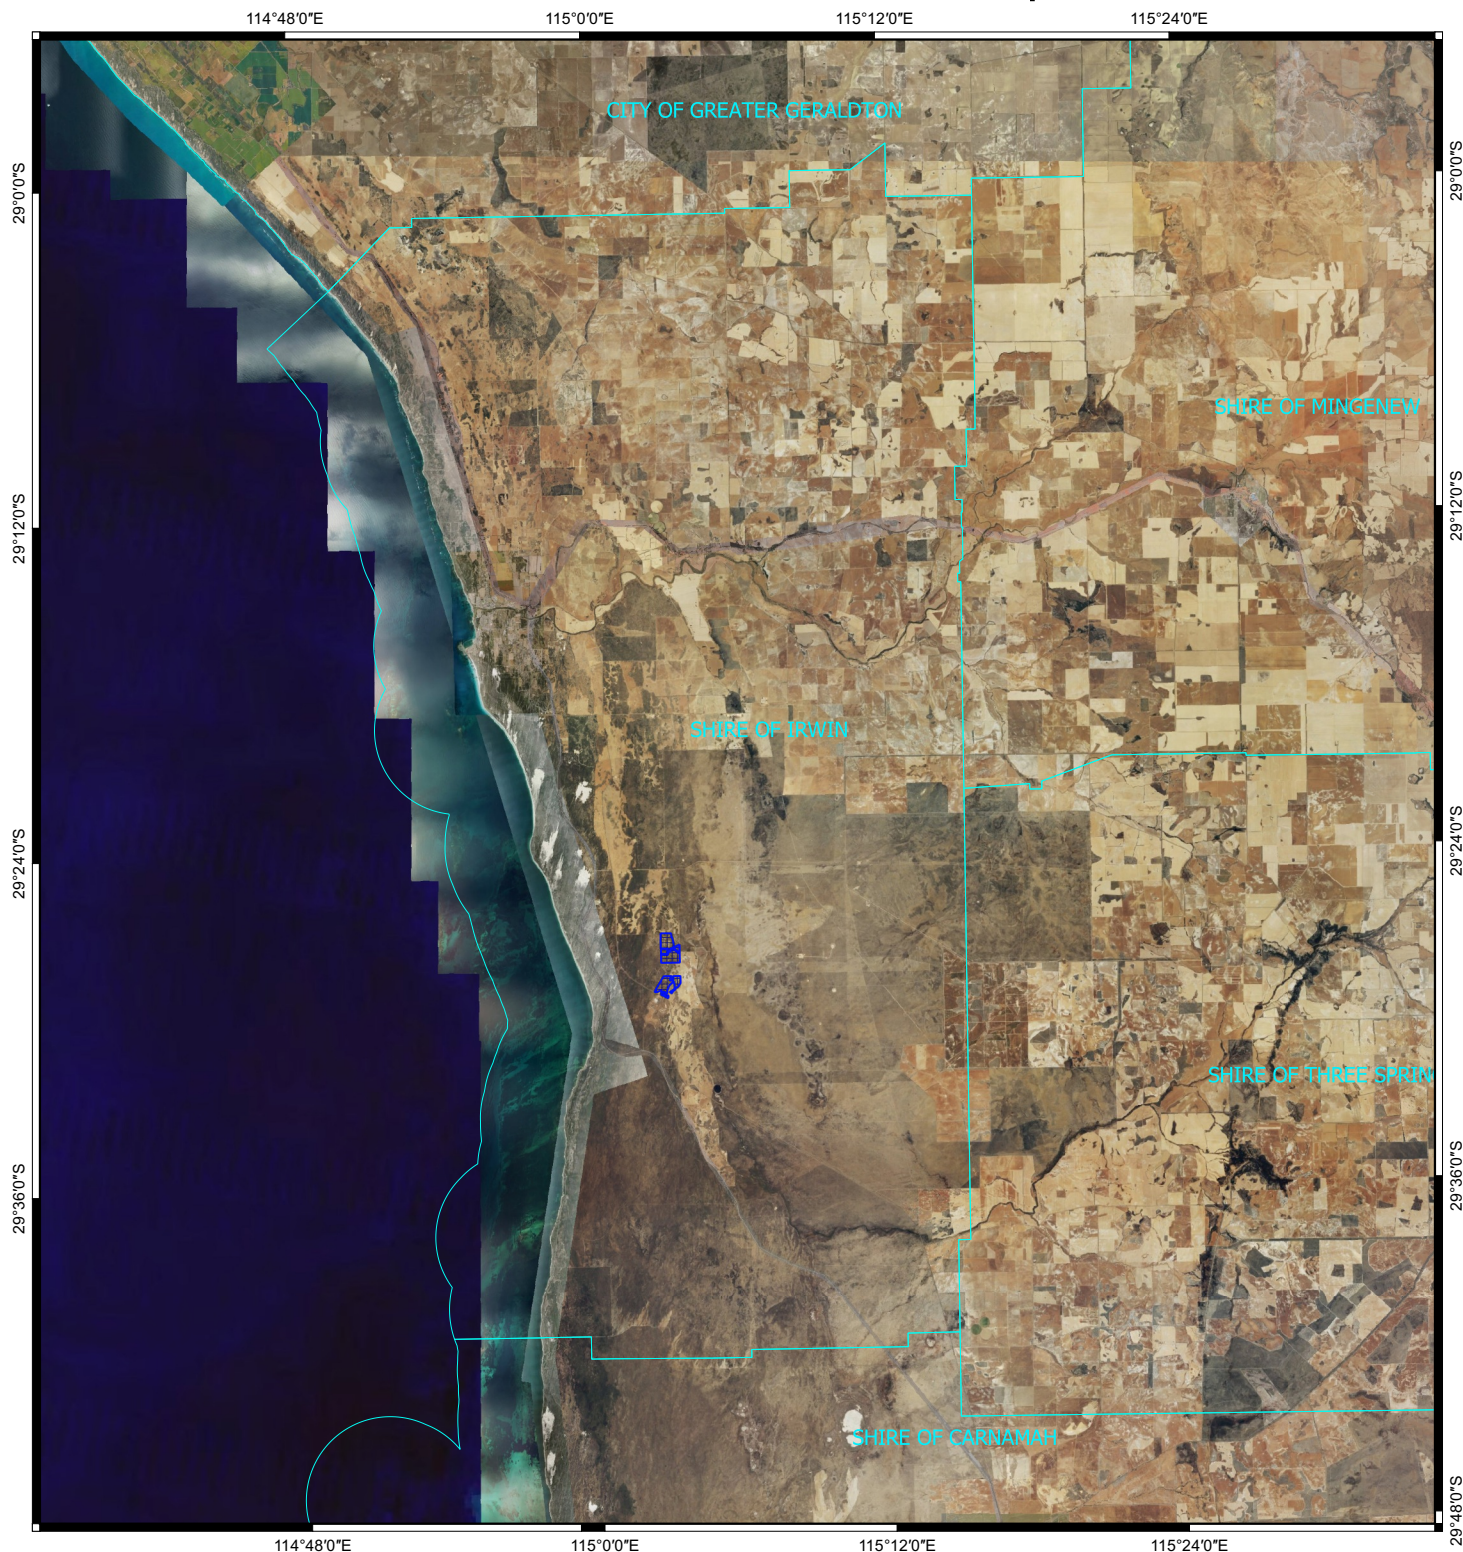

CPS 7252/2 - Context Map

Legend

-  CPS areas applied to clear
-  Local Government Authorities

Cadastre

-  Roads

Image

0 7.5 15 km

MGA94
Geocentric Datum of Australia 1994

GOVERNMENT OF
WESTERN AUSTRALIA