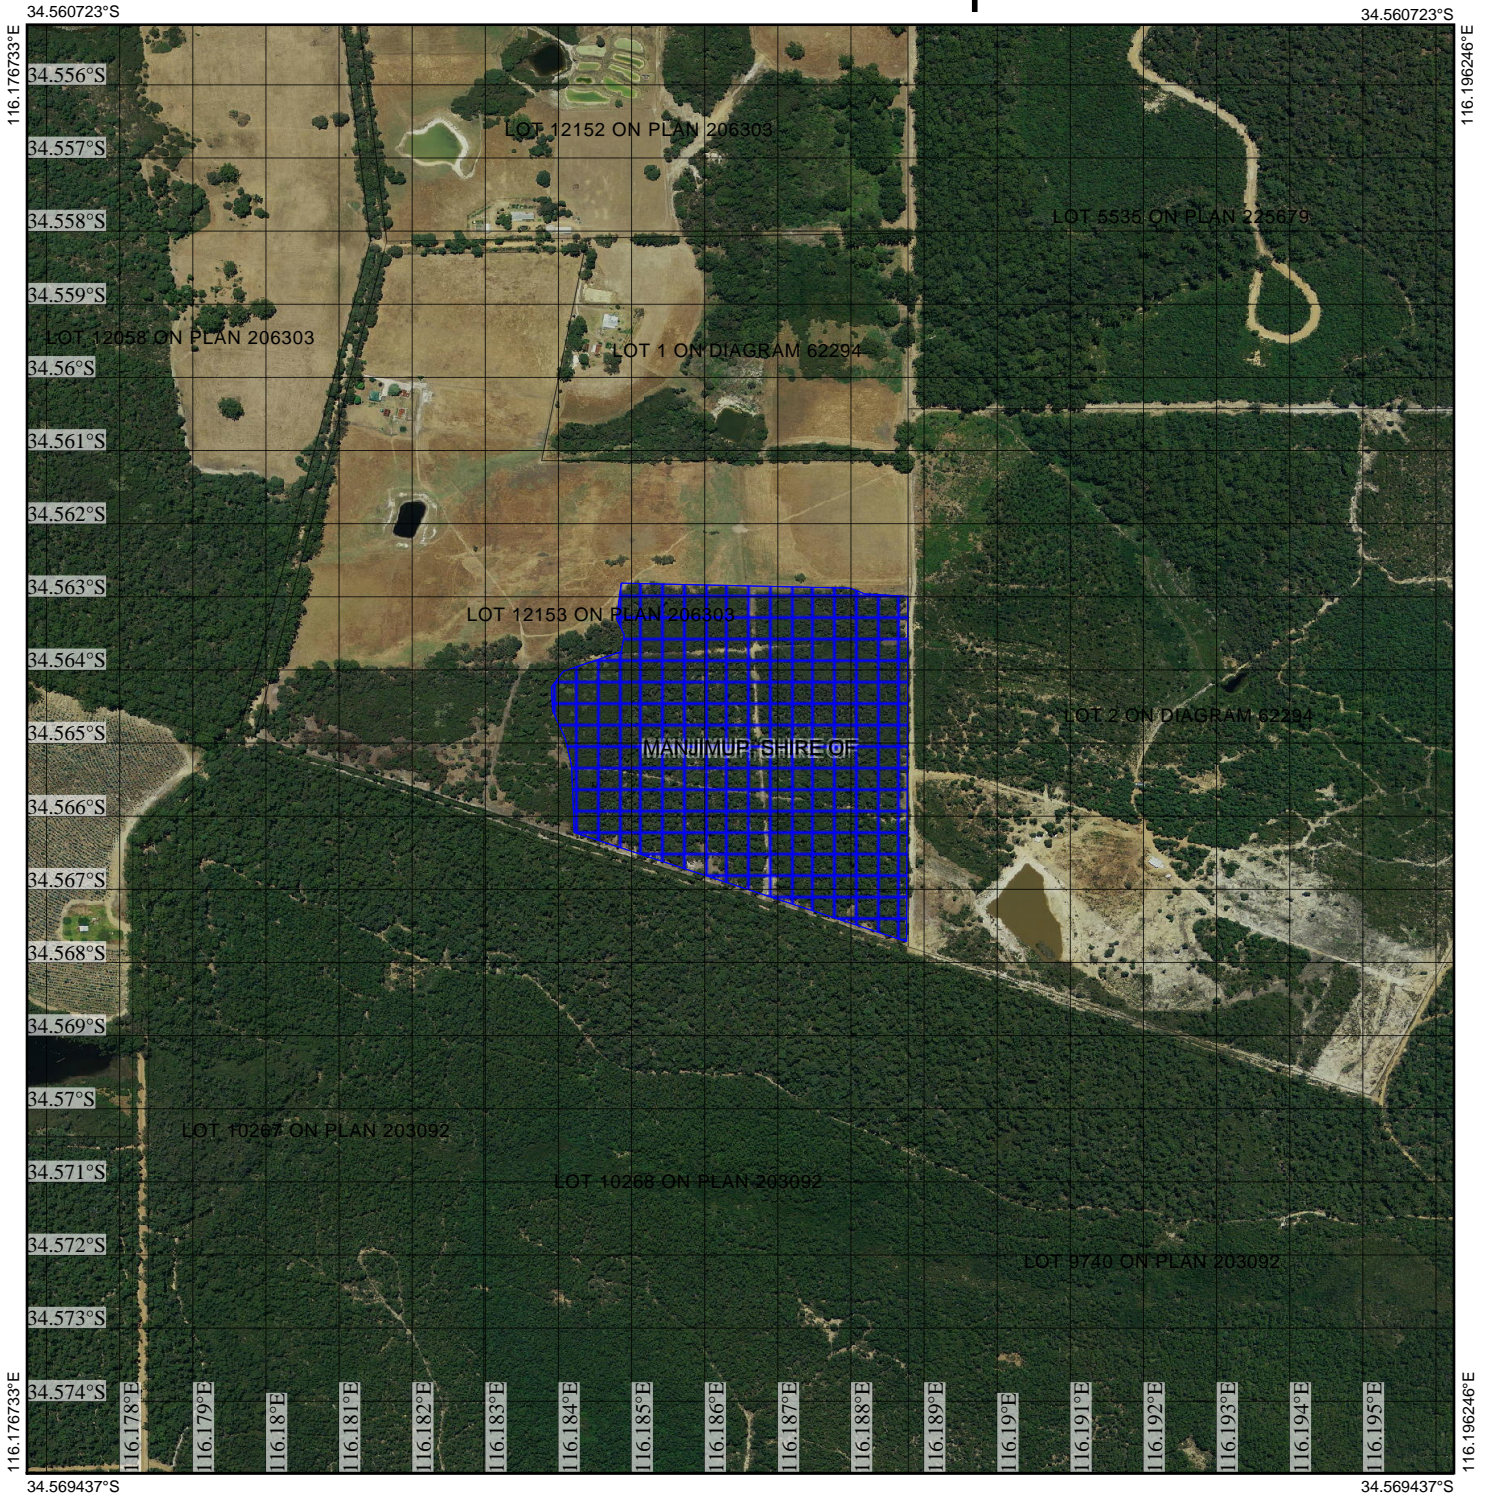

CPS 7254/1 - Map

Legend

- Clearing Instruments Proposals
- Imagery
- Local Government Authority

(Approximate when reproduced at A4)

GDA 94 (Lat/Long)

Geocentric Datum of Australia 1994

..... Date

GOVERNMENT OF
WESTERN AUSTRALIA
WA Crown Copyright 2016