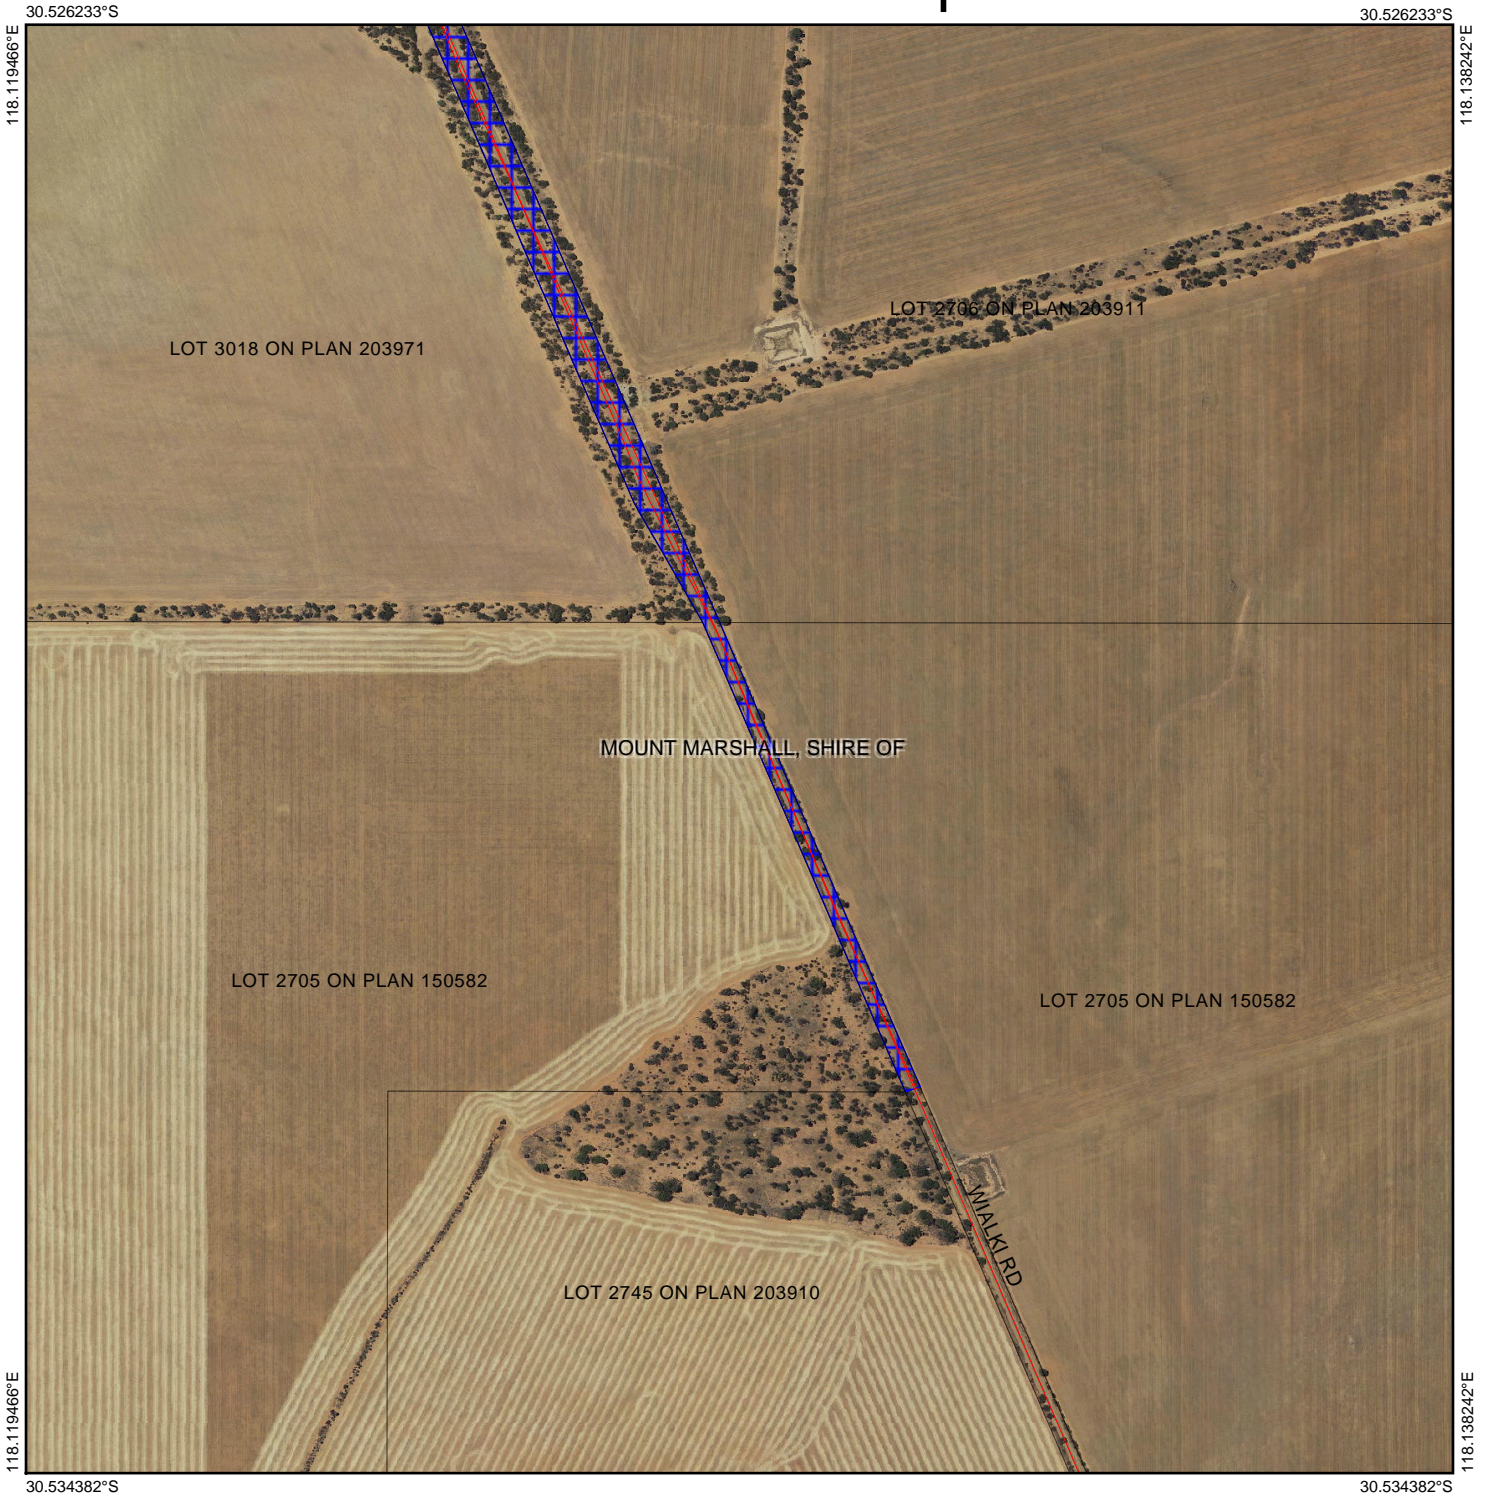

CPS 7257/1 - Map B

Legend

-  Clearing Instruments Proposals
-  Imagery
-  Local Government Authority

(Approximate when reproduced at A4)

GDA 94 (Lat/Long)

Geocentric Datum of Australia 1994

..... Date

GOVERNMENT OF
WESTERN AUSTRALIA
WA Crown Copyright 2016