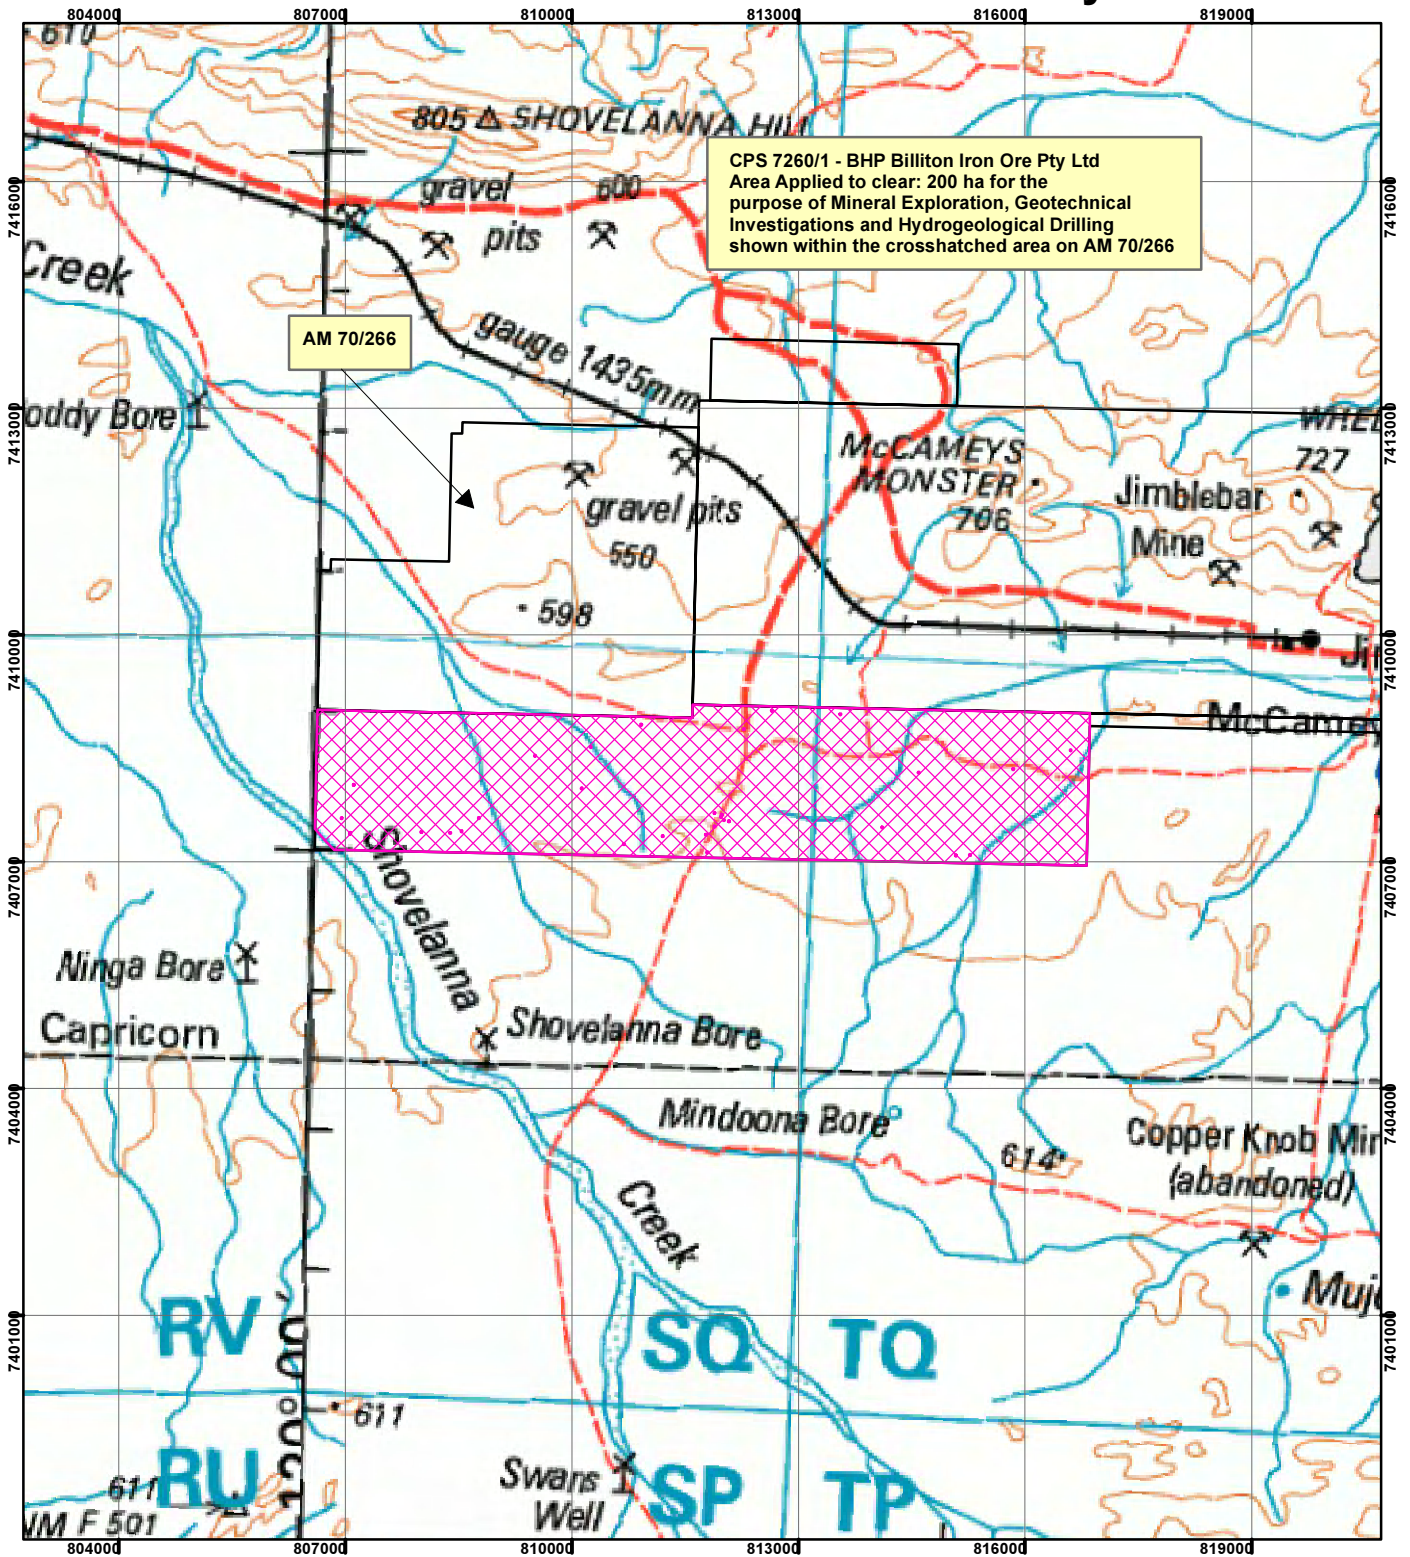

CPS 7260/1 - BHP Billiton Iron Ore Pty Ltd

Legend

 Clearing Instruments

Mining Tenements

FMT_TENID

 M 266SA

Geocentric Datum Australia 1994

Note: the data in this map have not been projected. This may result in geometric distortion or measurement inaccuracies.

Date

Officer with delegated authority under Section 20 of the Environmental Protection Act 1986

Information derived from this map should be confirmed with the data custodian acknowledged by the agency acronym in the legend.