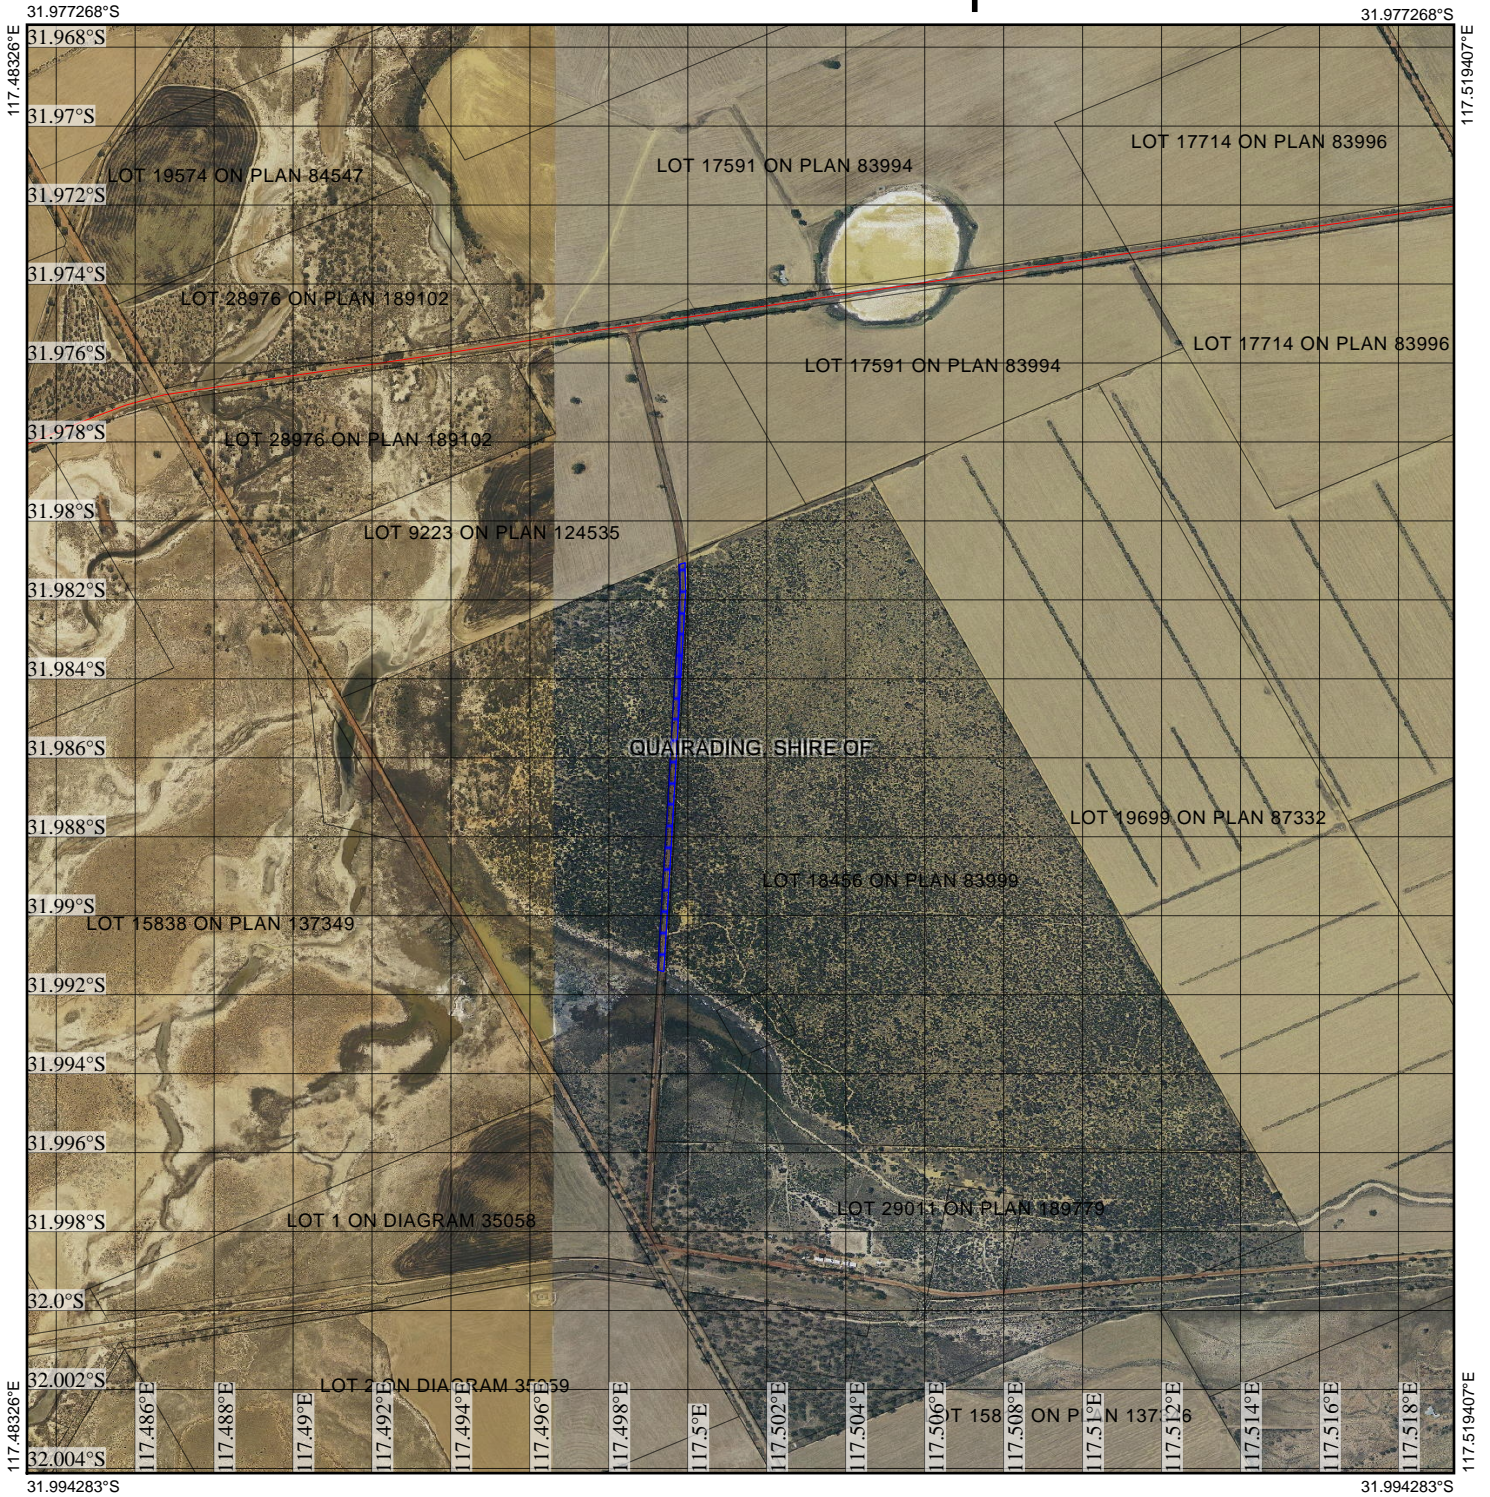

CPS 7263/1 - Map

Legend

- Clearing Instruments Proposals
- Imagery
- Local Government Authority

(Approximate when reproduced at A4)

GDA 94 (Lat/Long)

Geocentric Datum of Australia 1994

..... Date