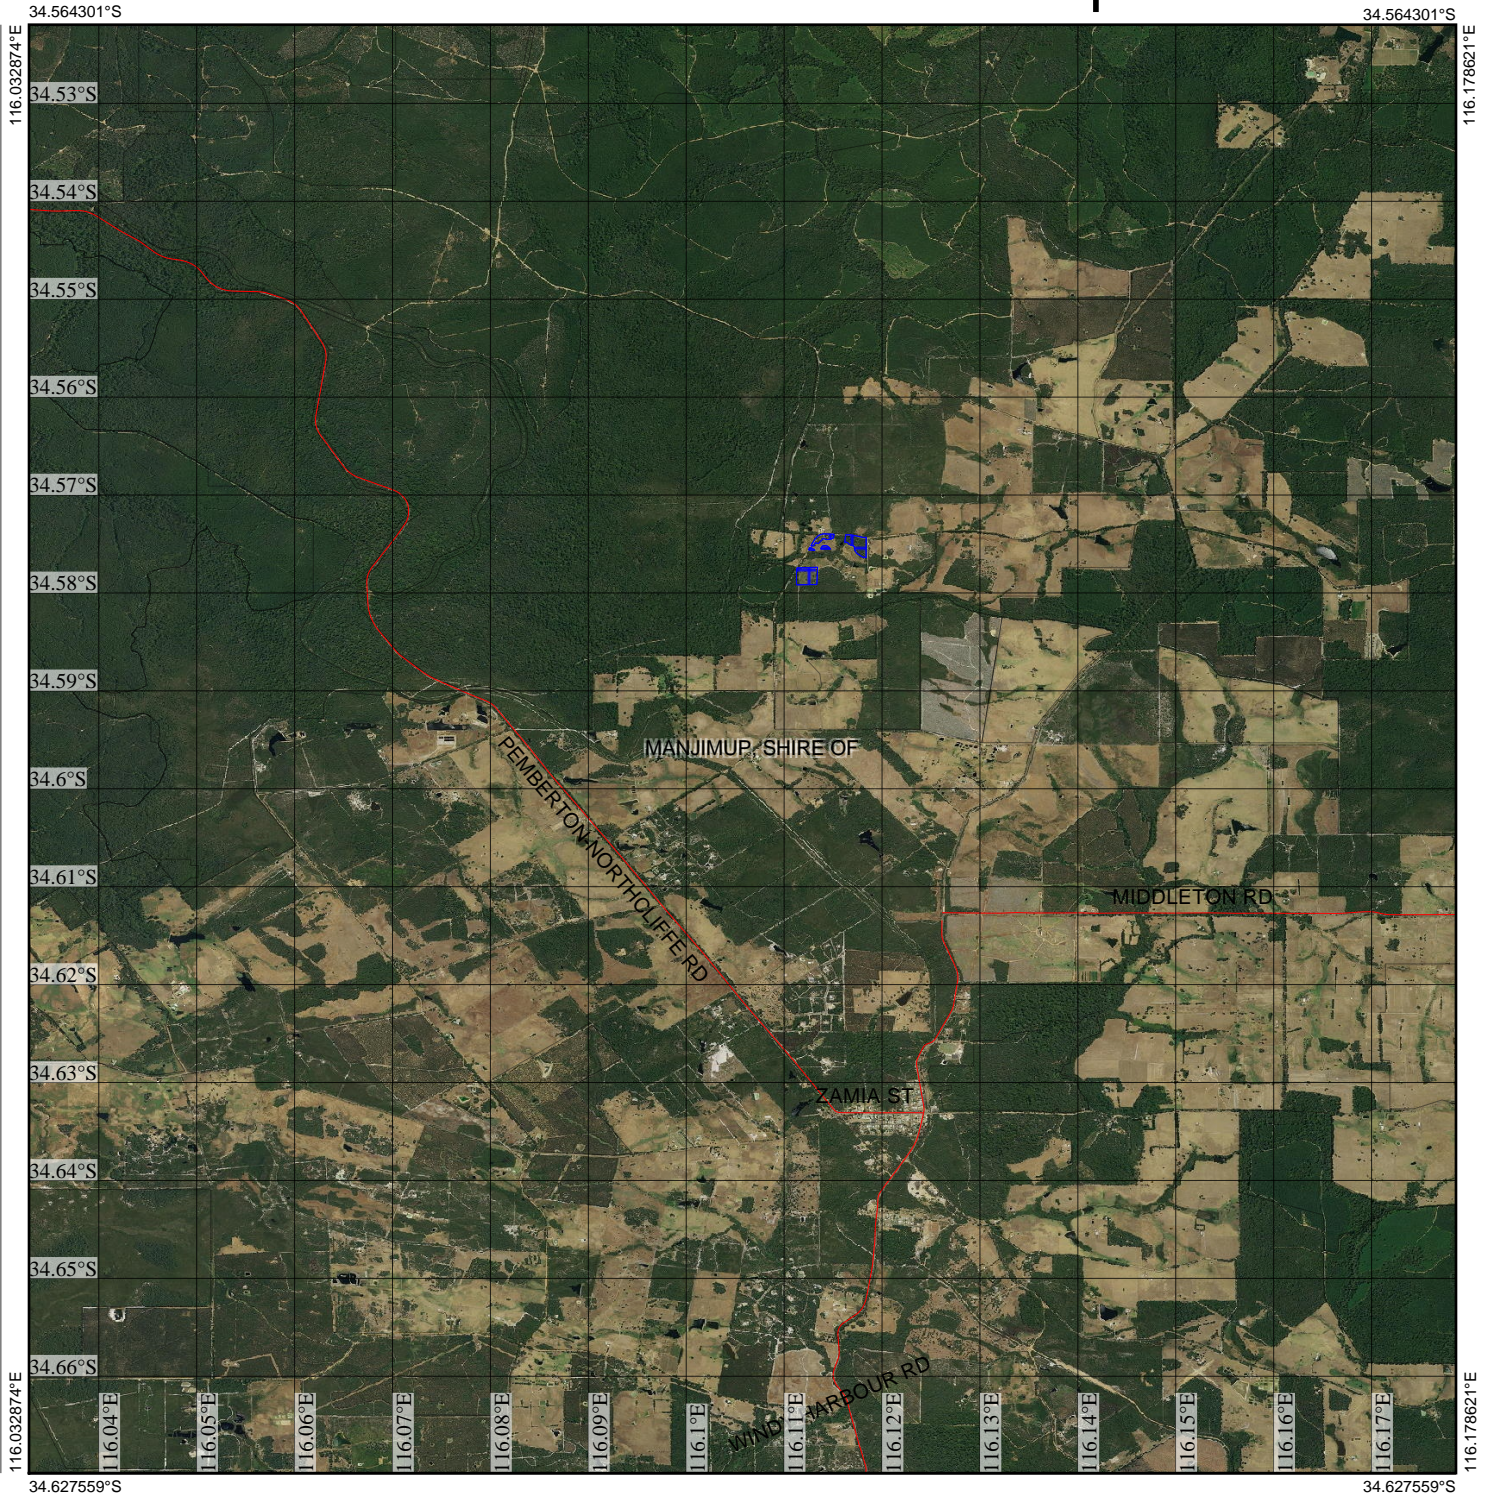

CPS 7264/1 - Context Map

Legend

- Clearing Instruments Proposals
- Imagery
- Local Government Authority

(Approximate when reproduced at A4)

GDA 94 (Lat/Long)

Geocentric Datum of Australia 1994

..... Date