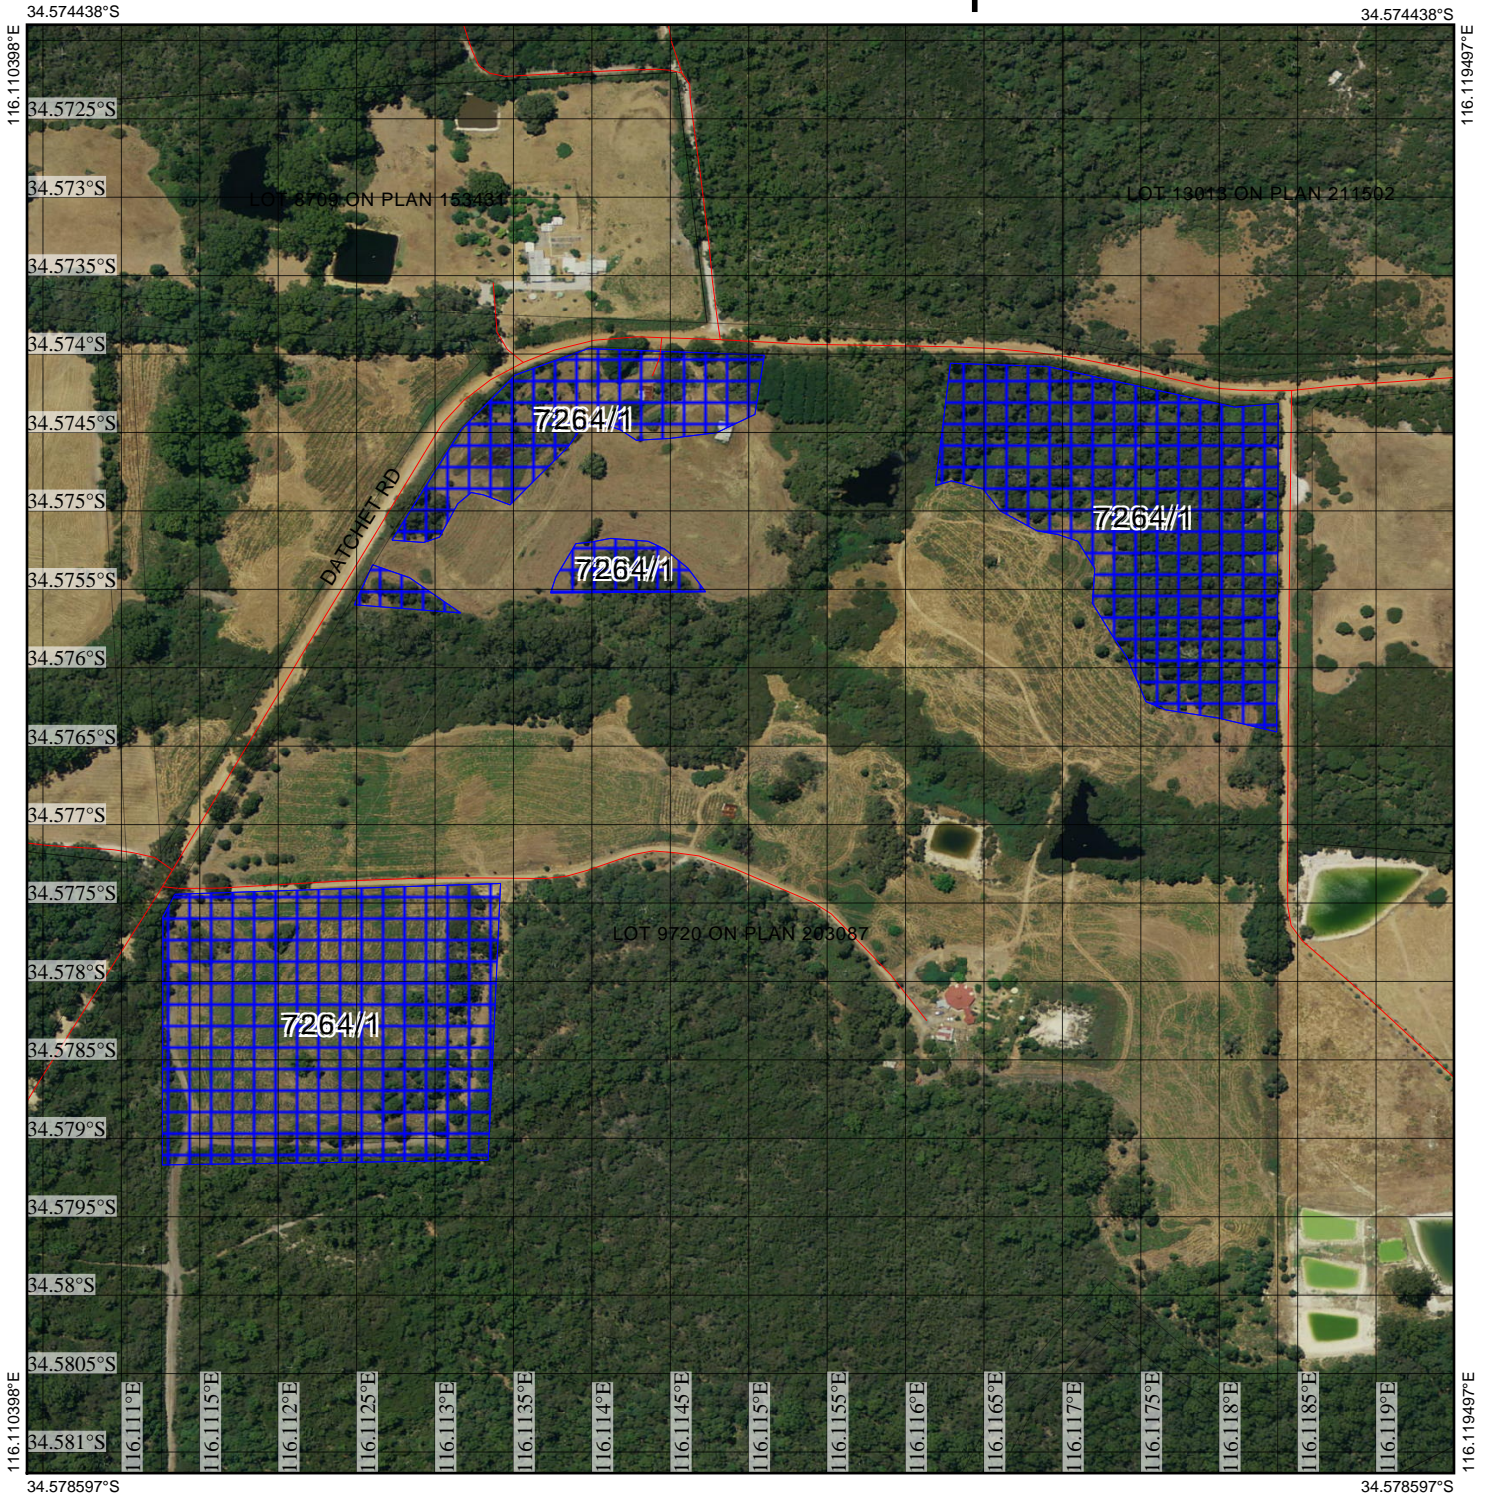

CPS 7264/1 - Map

Legend

-  Roads
-  Clearing Instruments Proposals
-  Imagery

(Approximate when reproduced at A4)

GDA 94 (Lat/Long)

Geocentric Datum of Australia 1994

..... Date

GOVERNMENT OF
WESTERN AUSTRALIA
WA Crown Copyright 2016