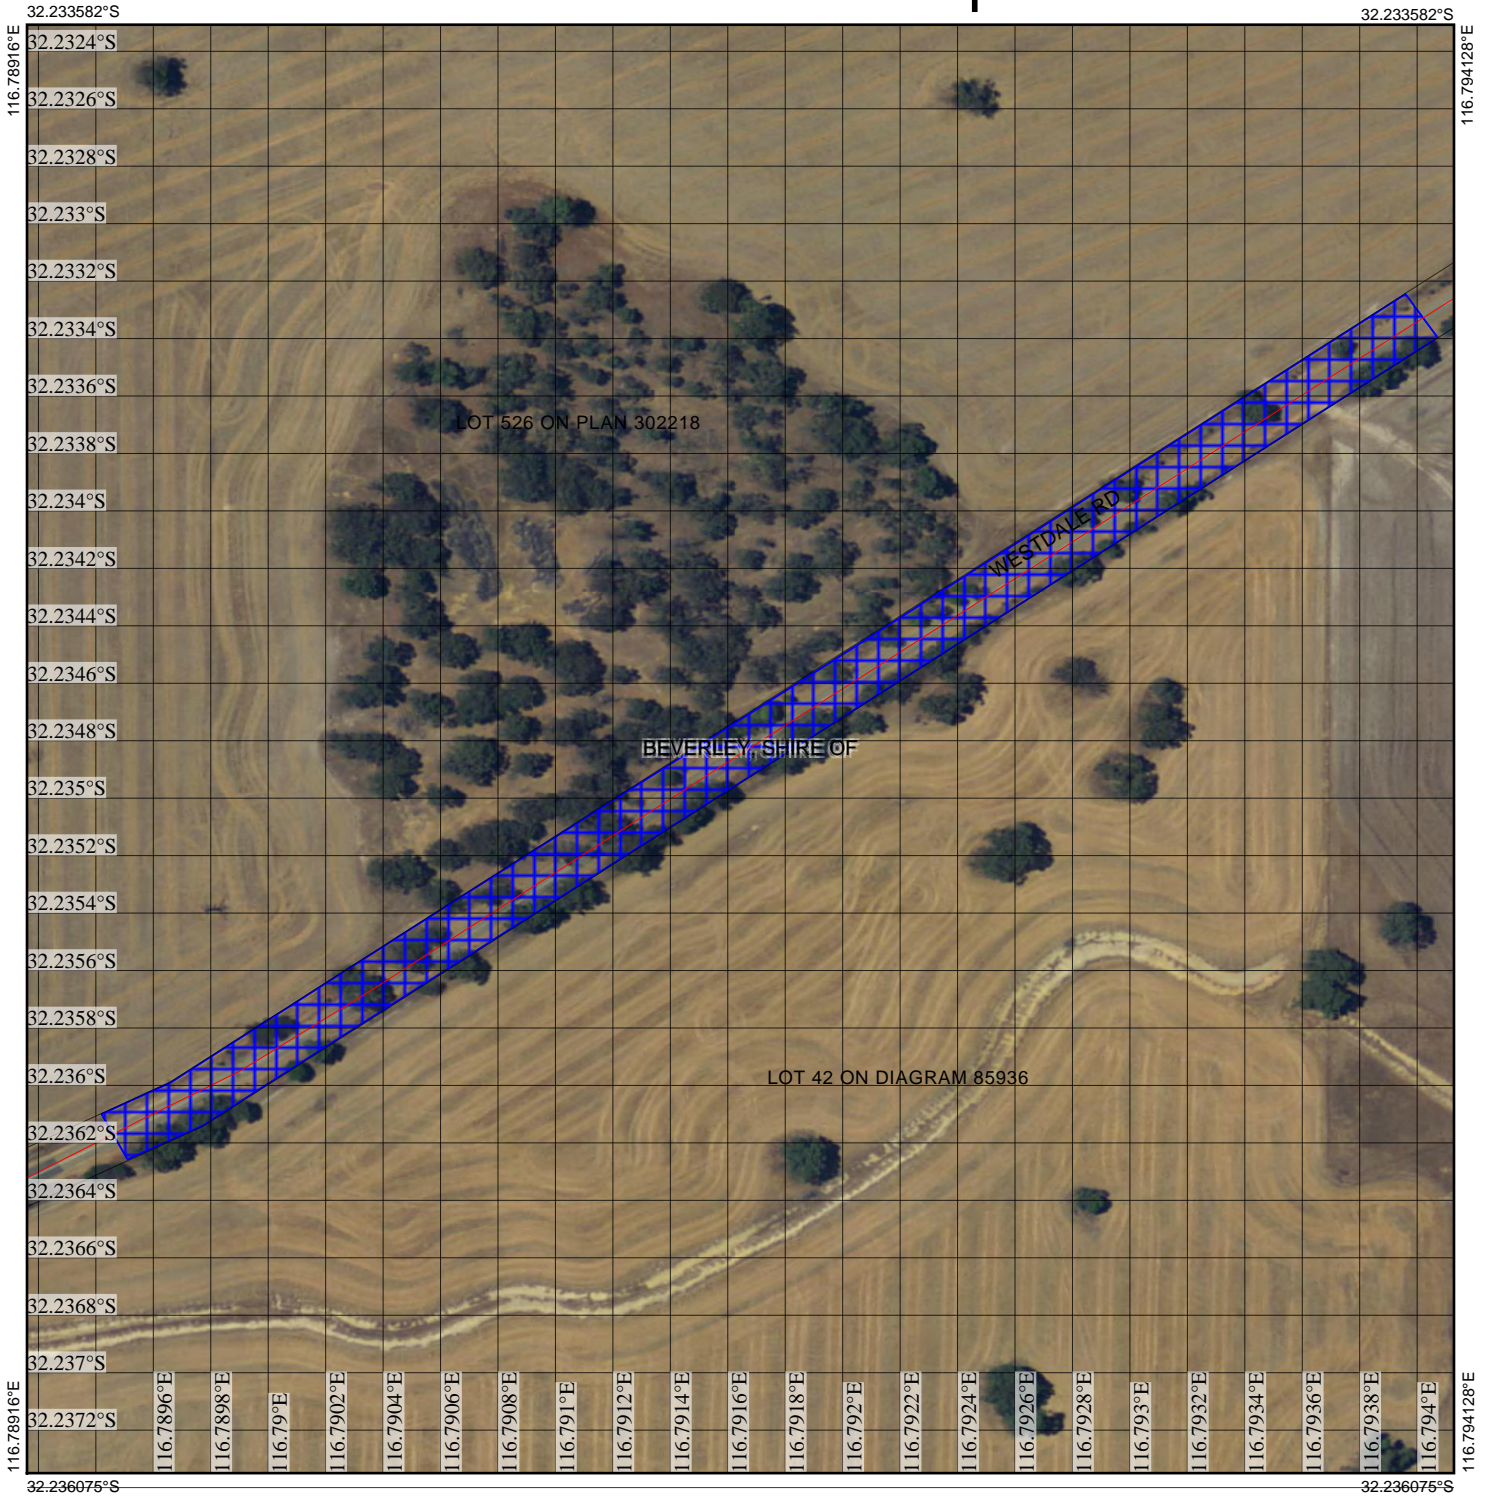

CPS 7265/1 - Map

Legend

-  Roads
-  Clearing Instruments Proposals
-  Imagery
-  Local Government Authority
-  Cadastre

(Approximate when reproduced at A4)

GDA 94 (Lat/Long)

Geocentric Datum of Australia 1994