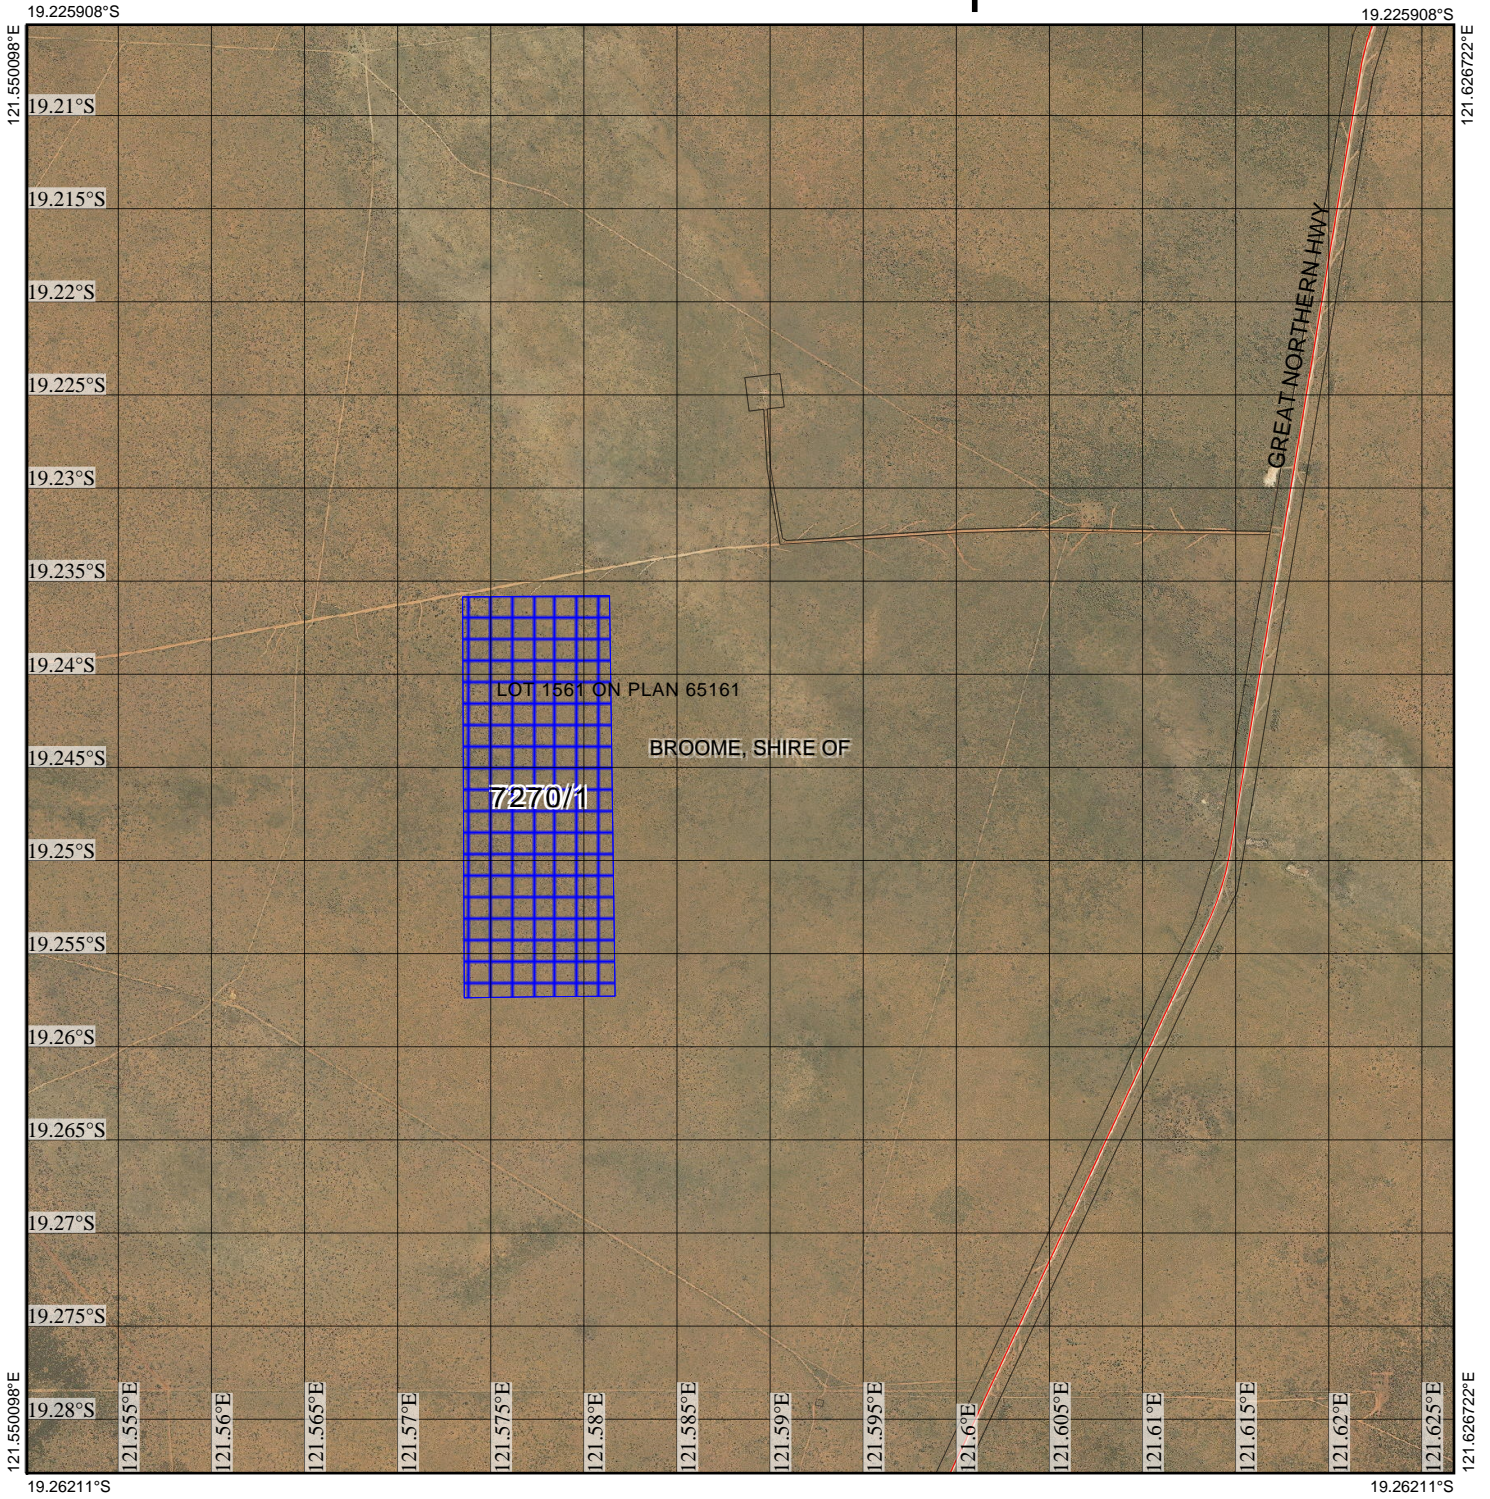

CPS 7270/1 - Map

Legend

-  Clearing Instruments Proposals
-  Imagery
-  Local Government Authority

(Approximate when reproduced at A4)

GDA 94 (Lat/Long)

Geocentric Datum of Australia 1994

..... Date

GOVERNMENT OF
WESTERN AUSTRALIA
WA Crown Copyright 2016