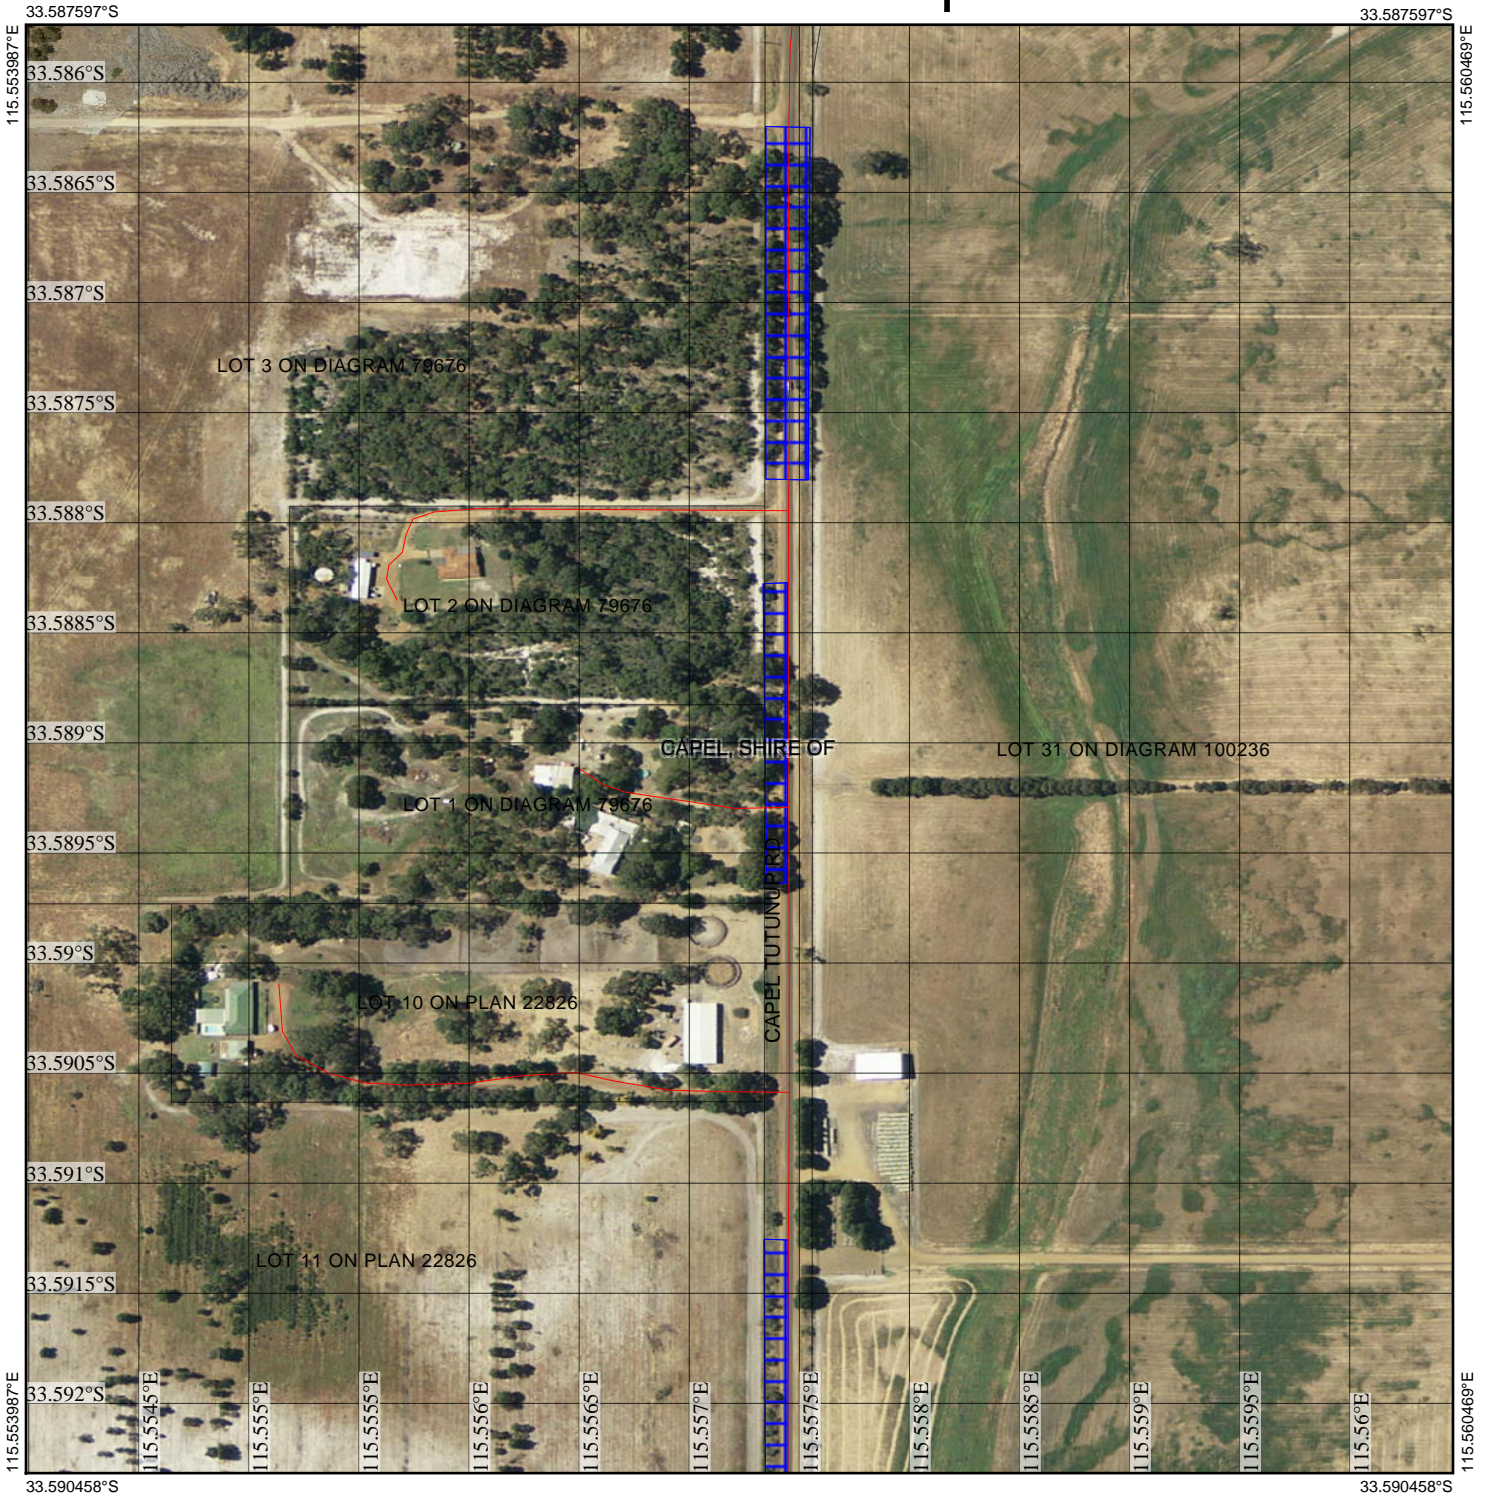

CPS 7277/1 - Map a

Legend

-  Clearing Instruments Proposals
-  Roads
-  Imagery
-  Local Government Authority
-  Cadastre

(Approximate when reproduced at A4)

GDA 94 (Lat/Long)

Geocentric Datum of Australia 1994