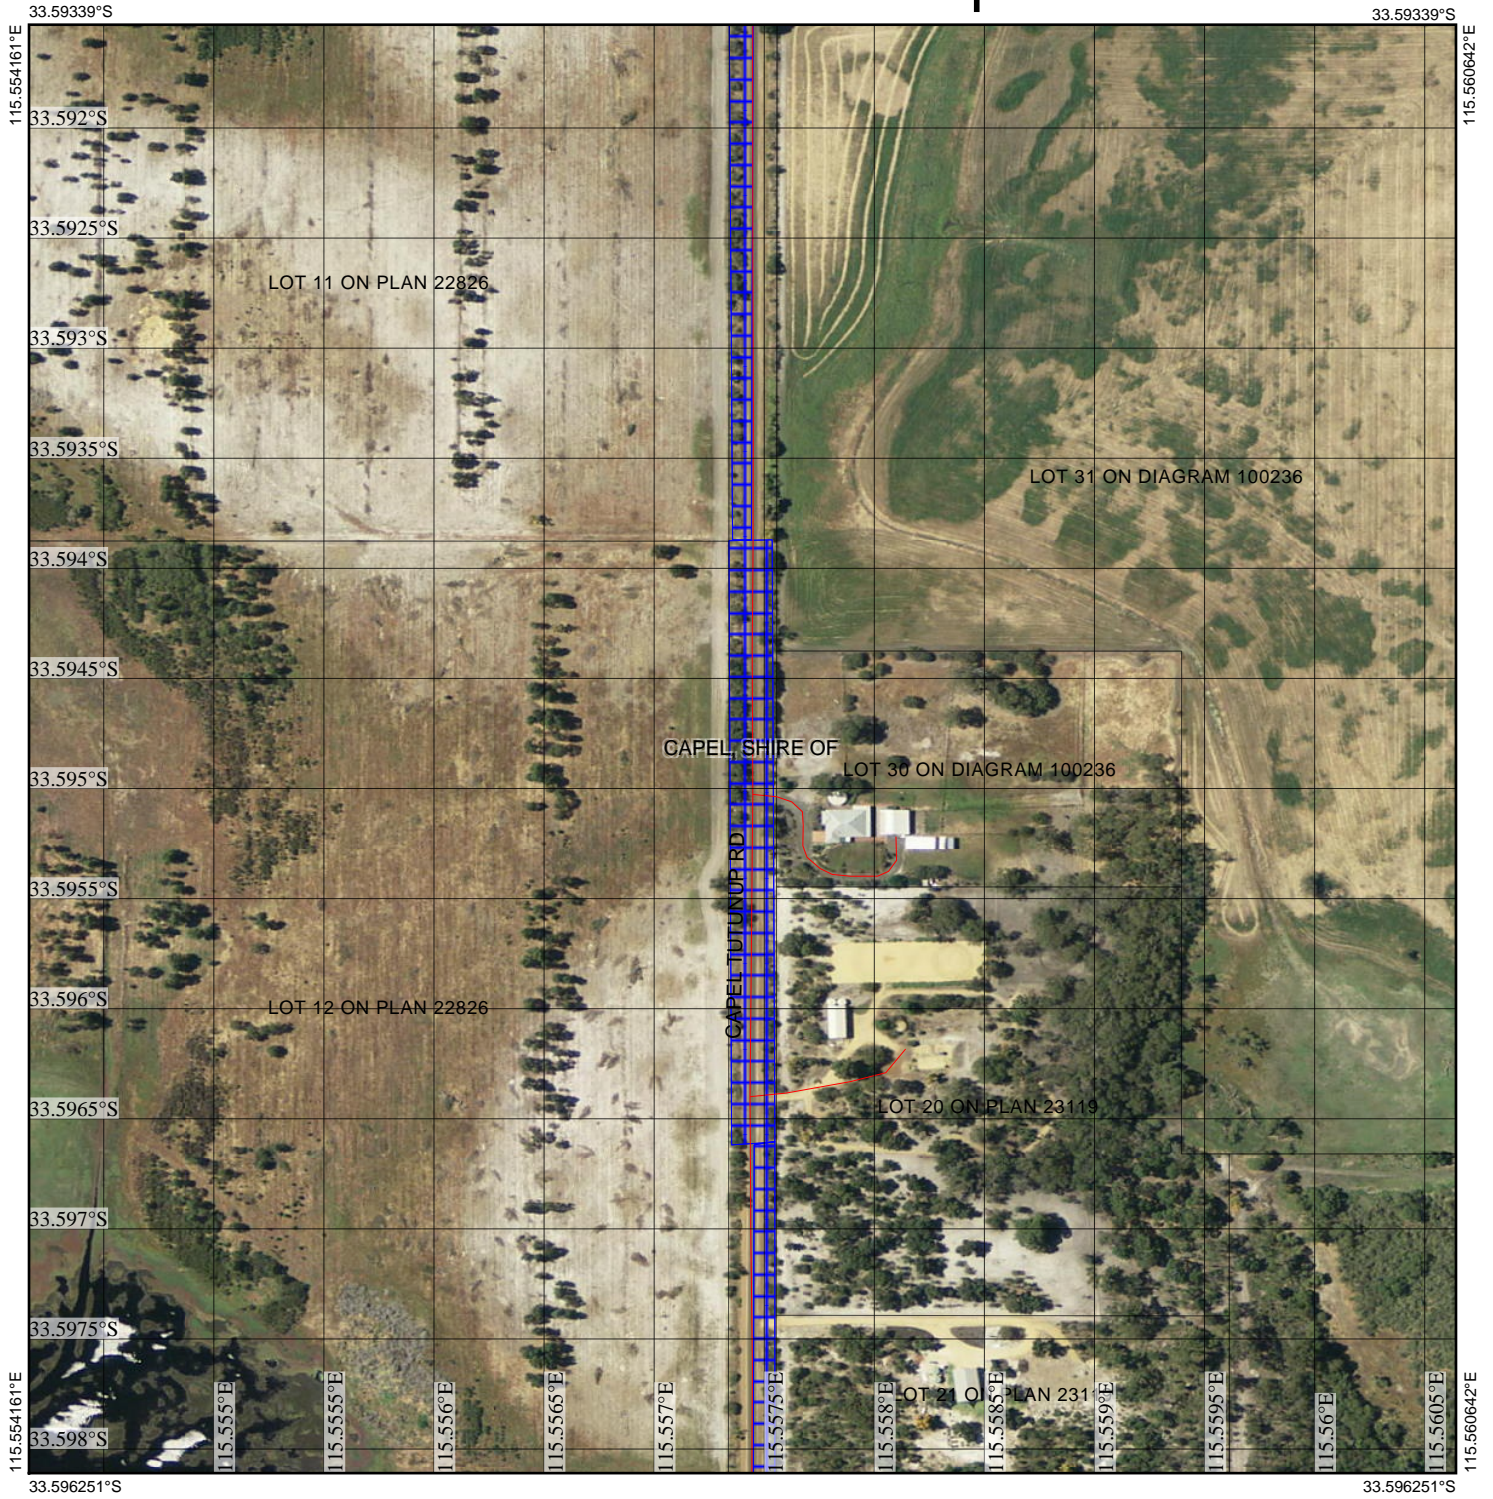

CPS 7277/1 - Map b

Legend

-  Clearing Instruments Proposals
-  Roads
-  Imagery
-  Local Government Authority
-  Cadastre

(Approximate when reproduced at A4)

GDA 94 (Lat/Long)

Geocentric Datum of Australia 1994