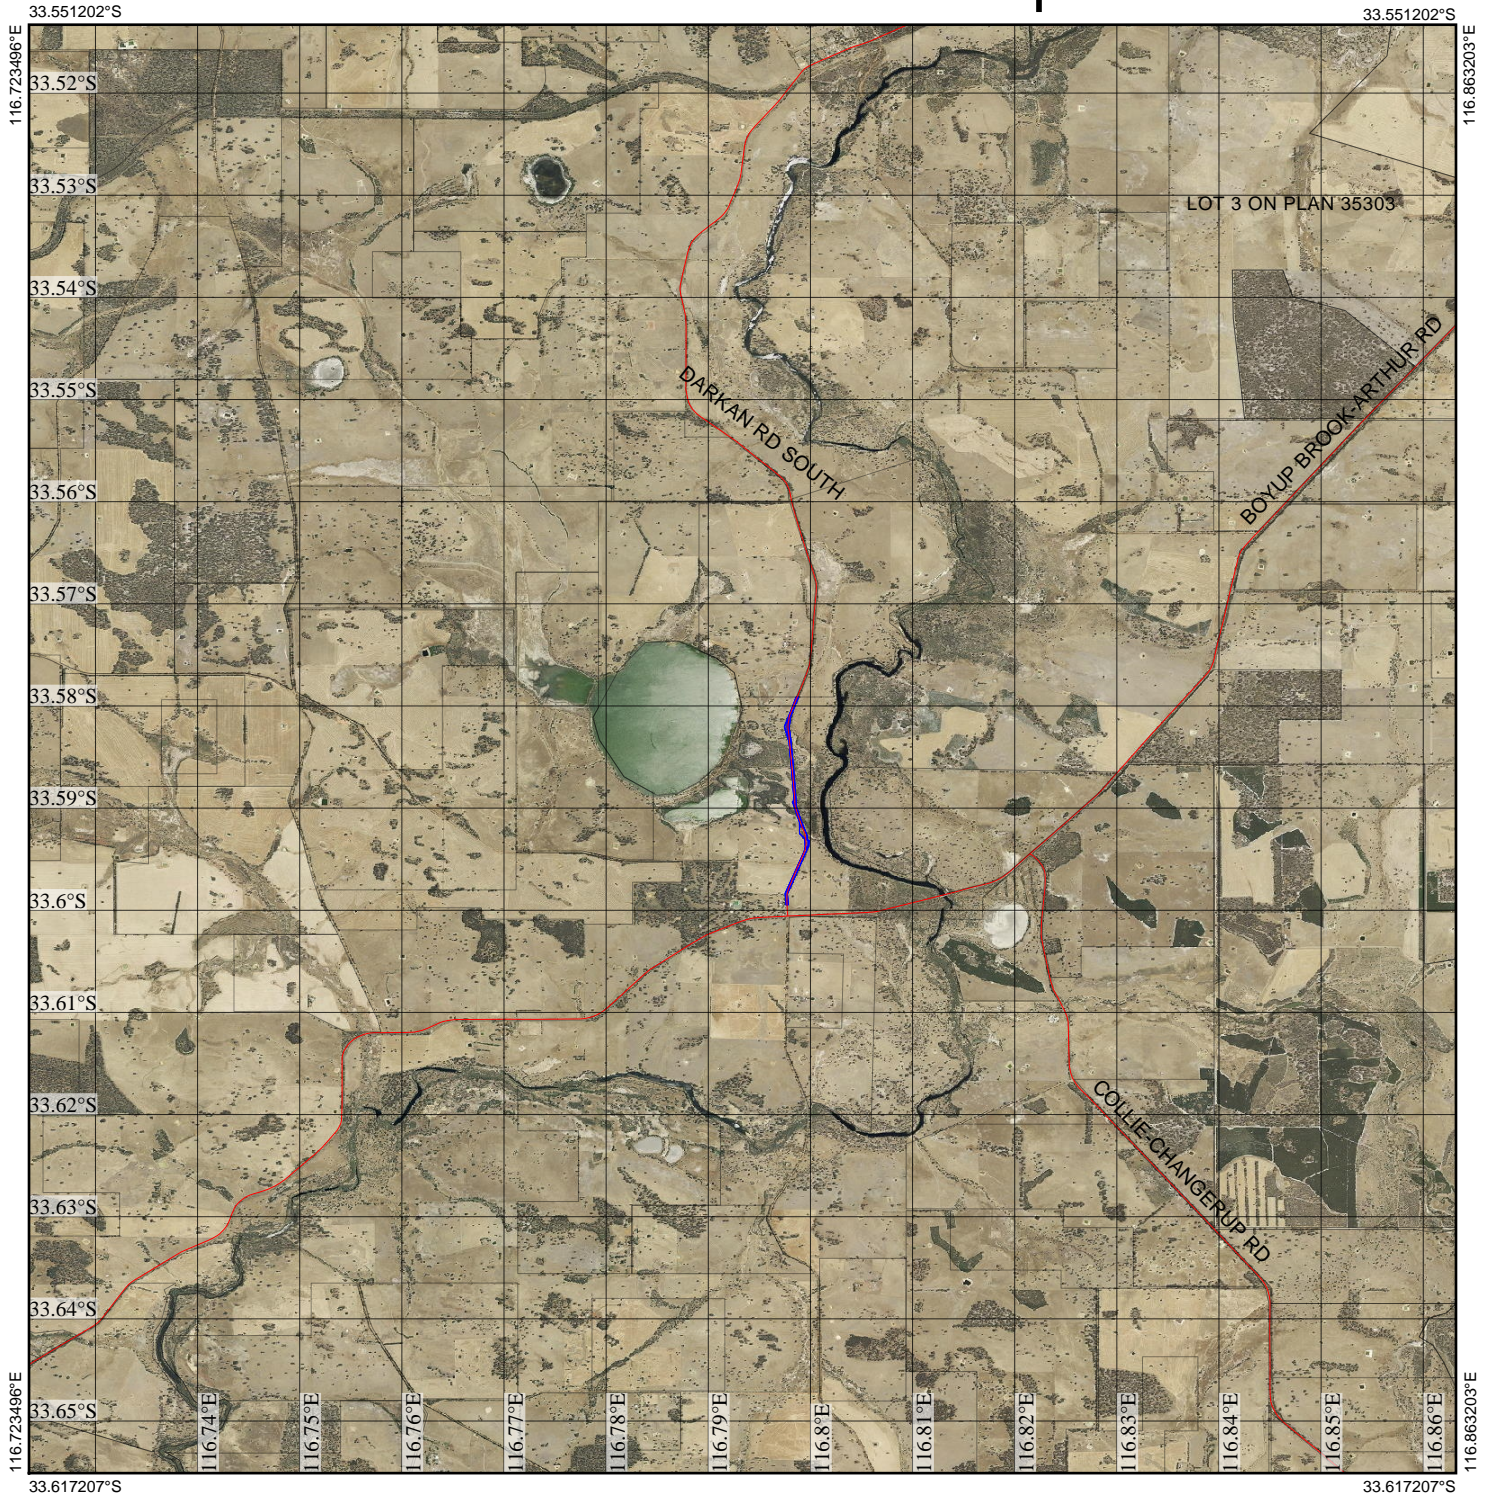

CPS 7282 - Context Map A

Legend

-  Clearing Instruments Proposals
-  Imagery

(Approximate when reproduced at A4)

GDA 94 (Lat/Long)

Geocentric Datum of Australia 1994

..... Date

GOVERNMENT OF
WESTERN AUSTRALIA
WA Crown Copyright 2016