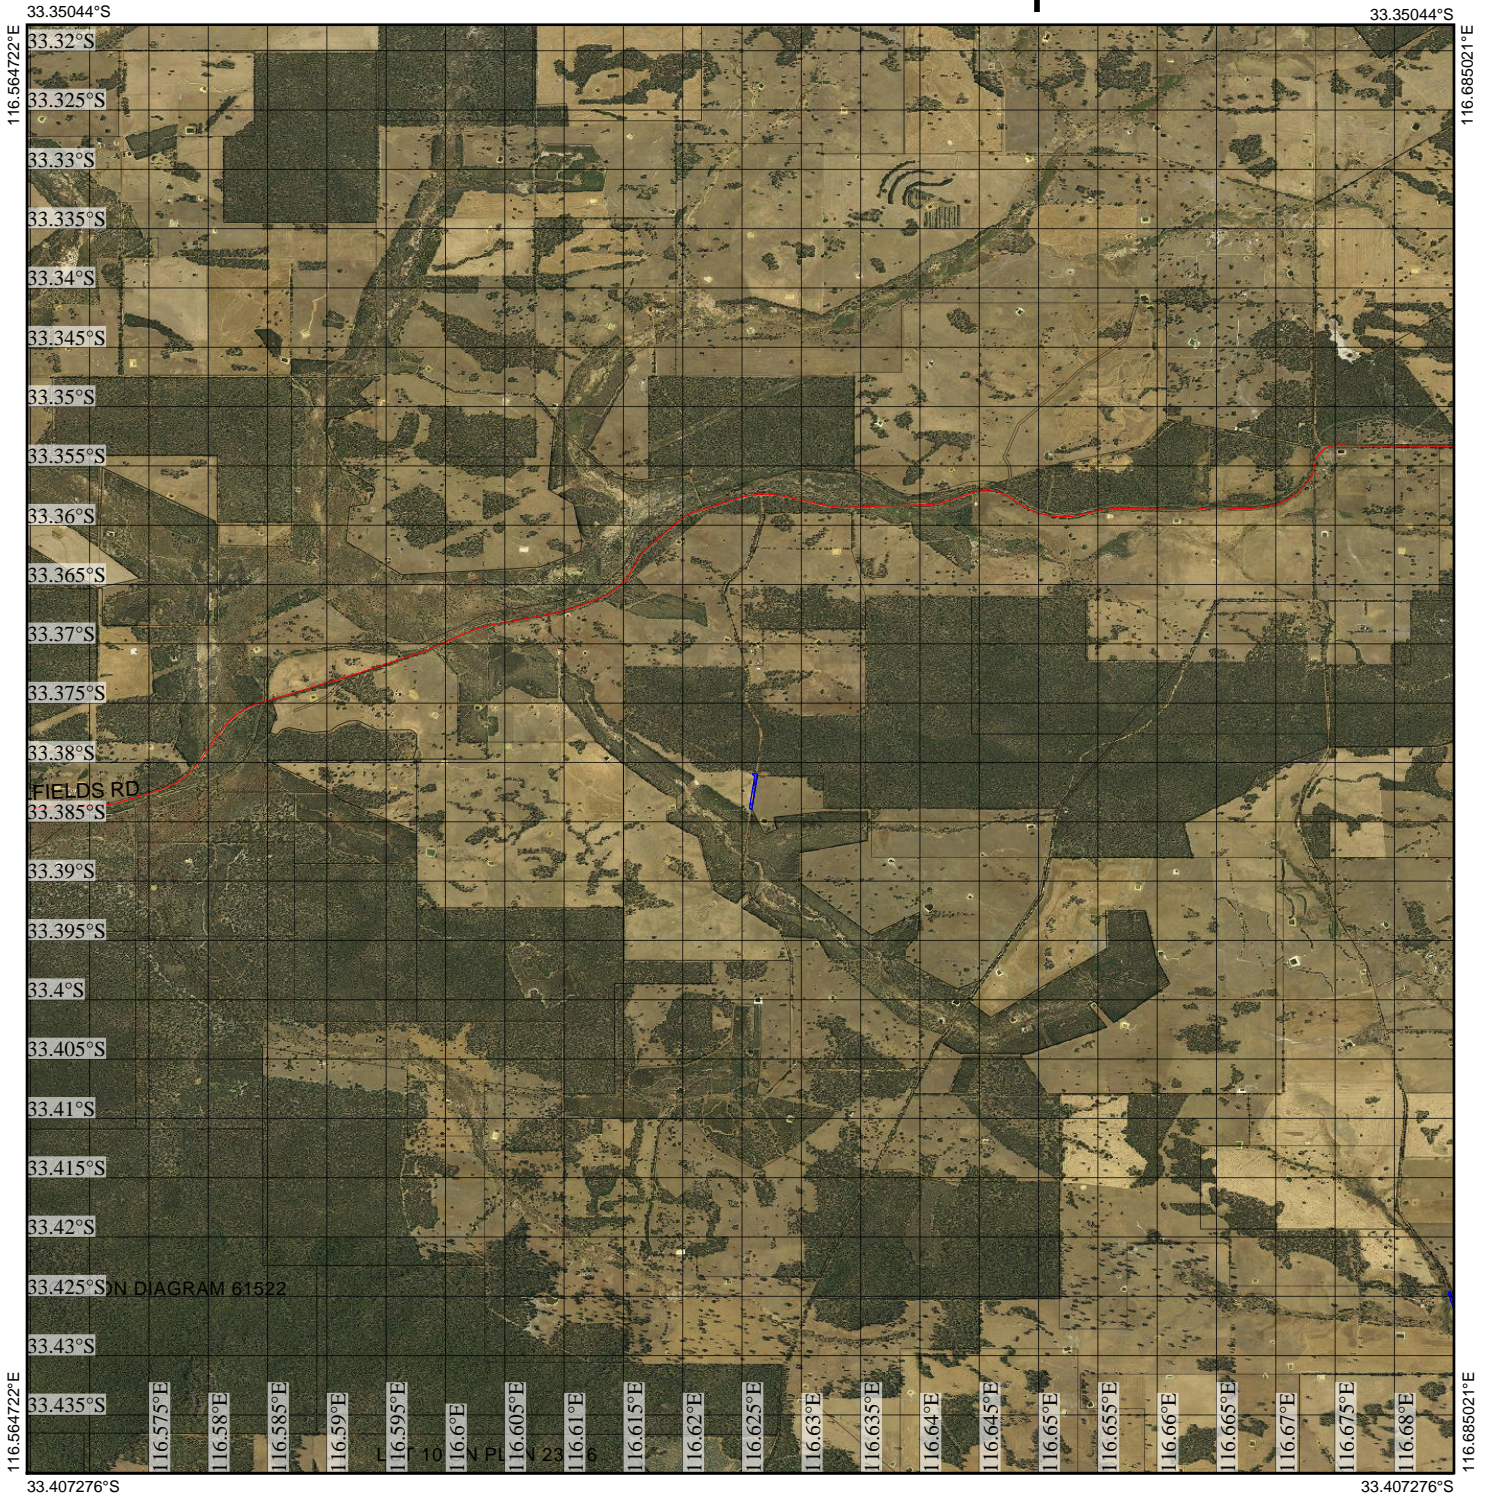

# CPS 7282 - Context Map B

## Legend

-  Clearing Instruments Proposals
-  Imagery

(Approximate when reproduced at A4)  
GDA 94 (Lat/Long)

Geocentric Datum of Australia 1994

..... Date .....