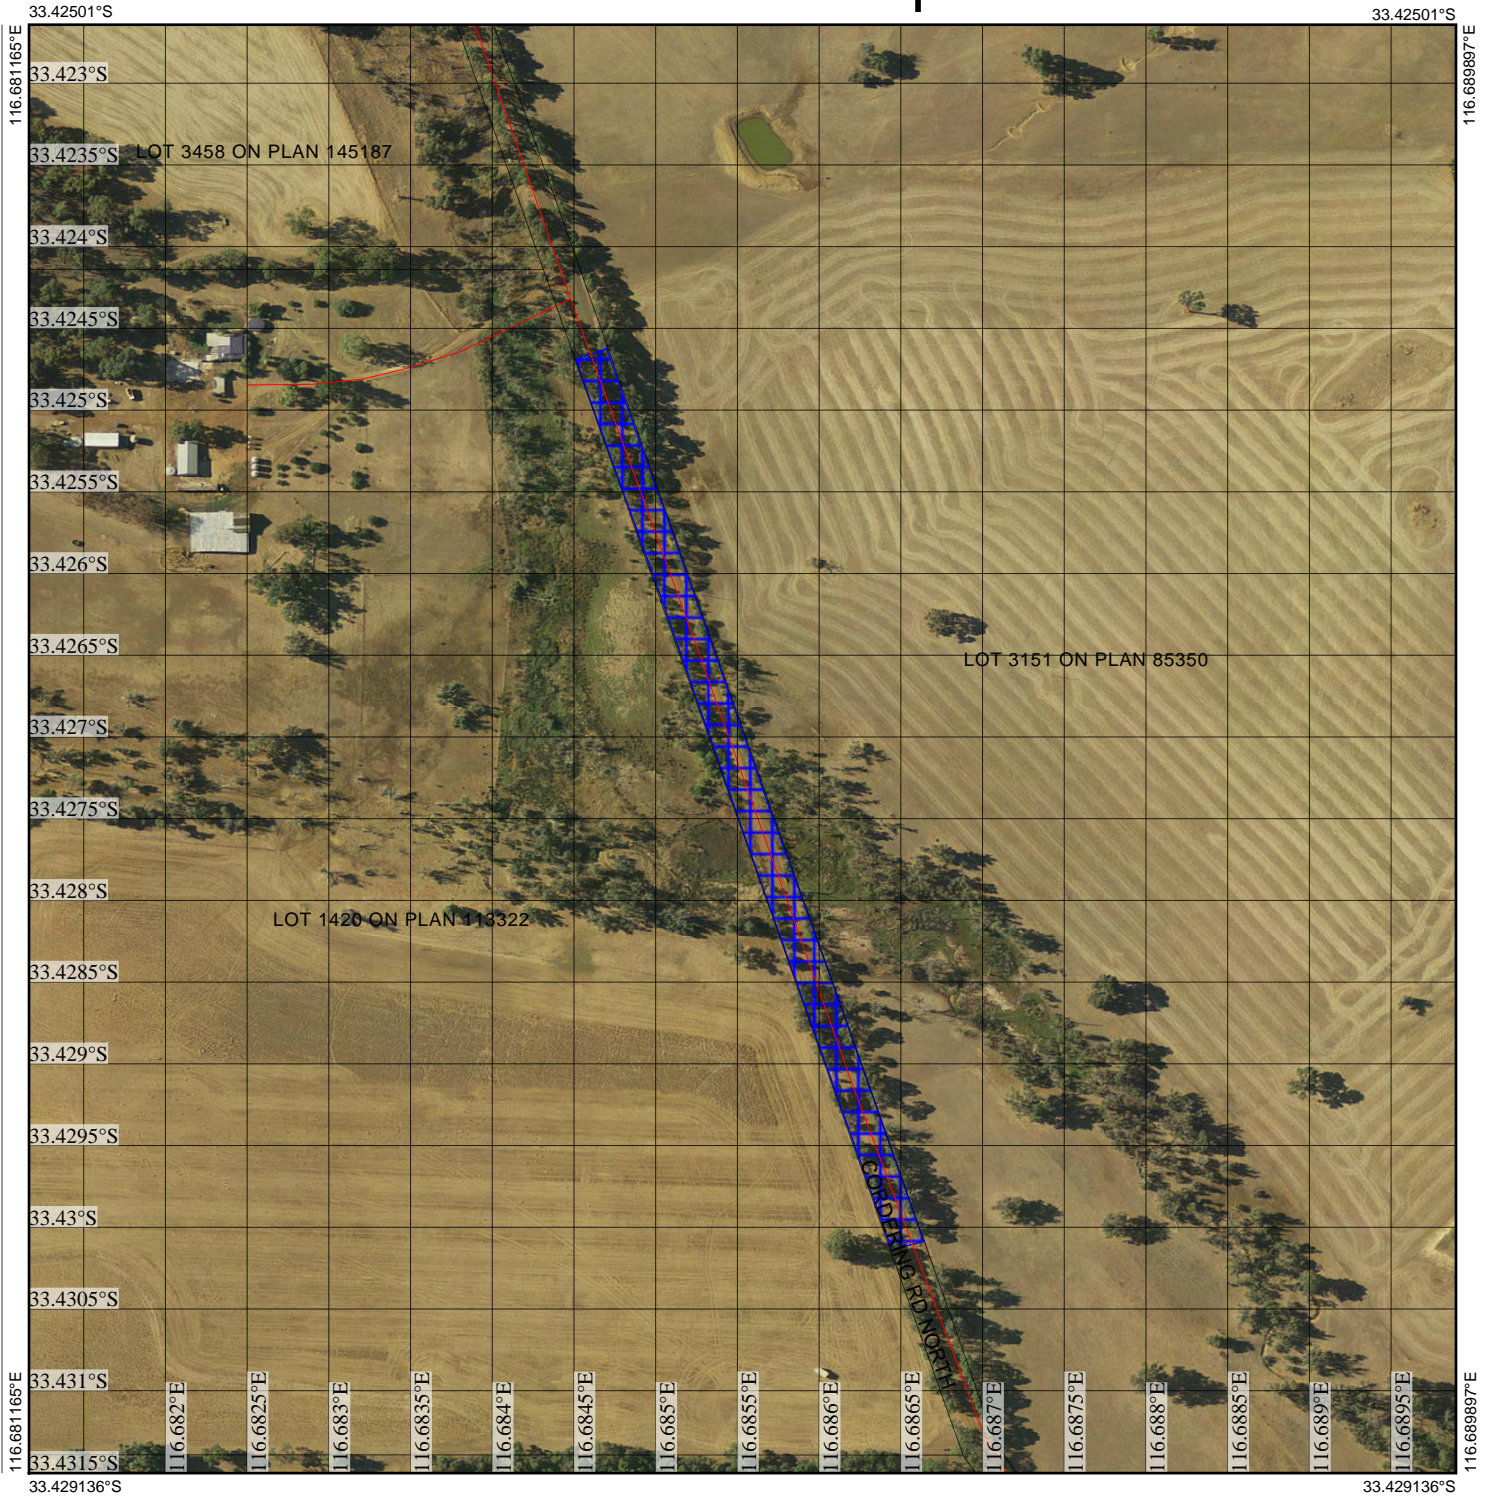

CPS 7282 - Map C

Legend

-  Roads
-  Clearing Instruments Proposals
-  Imagery

(Approximate when reproduced at A4)

GDA 94 (Lat/Long)

Geocentric Datum of Australia 1994

..... Date

GOVERNMENT OF
WESTERN AUSTRALIA
WA Crown Copyright 2016