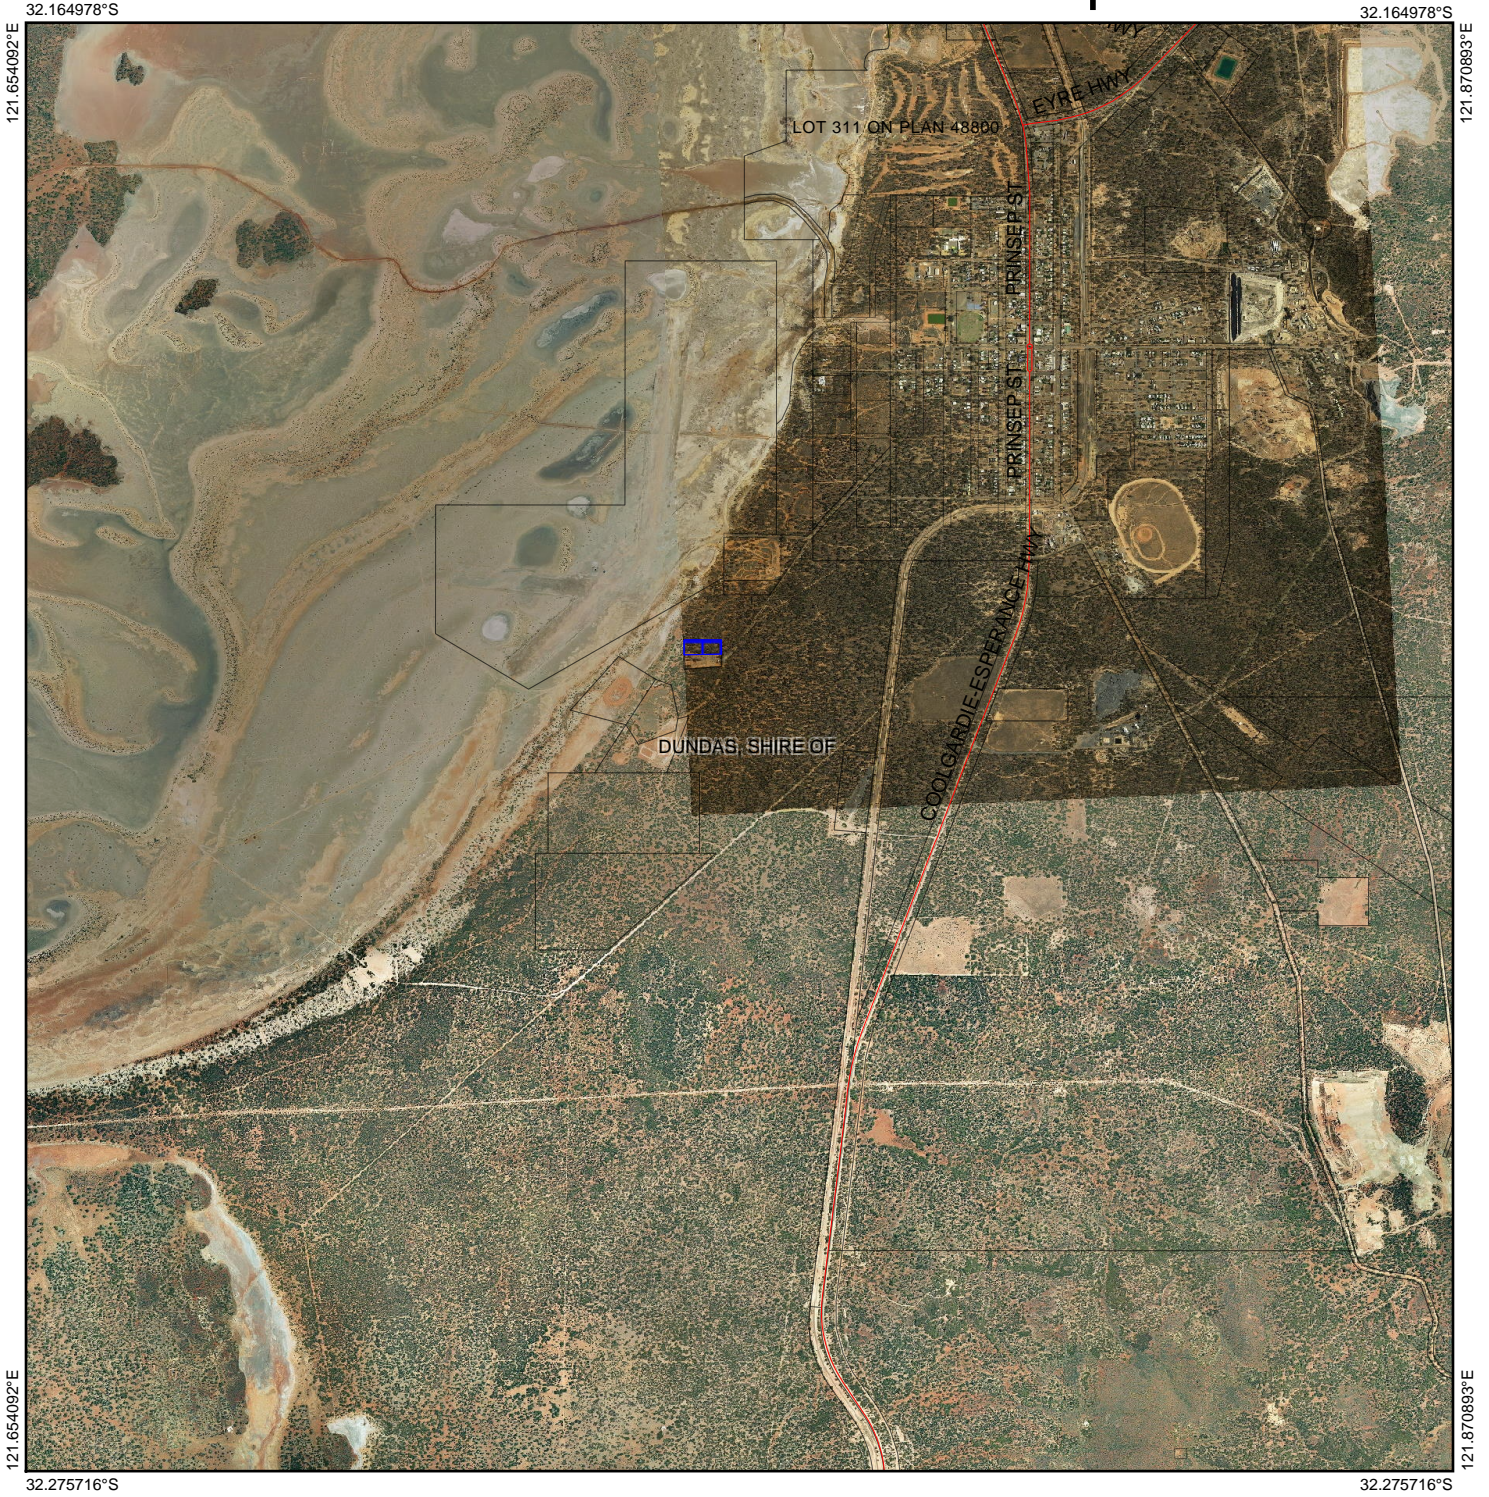

CPS 7291/1 - Context Map

Legend

-  Cadastre
-  Cadastre (Search)
-  Clearing Instruments Proposals
-  Imagery
-  Roads
-  Local Government Authority

(Approximate when reproduced at A4)

GDA 94 (Lat/Long)

Geocentric Datum of Australia 1994