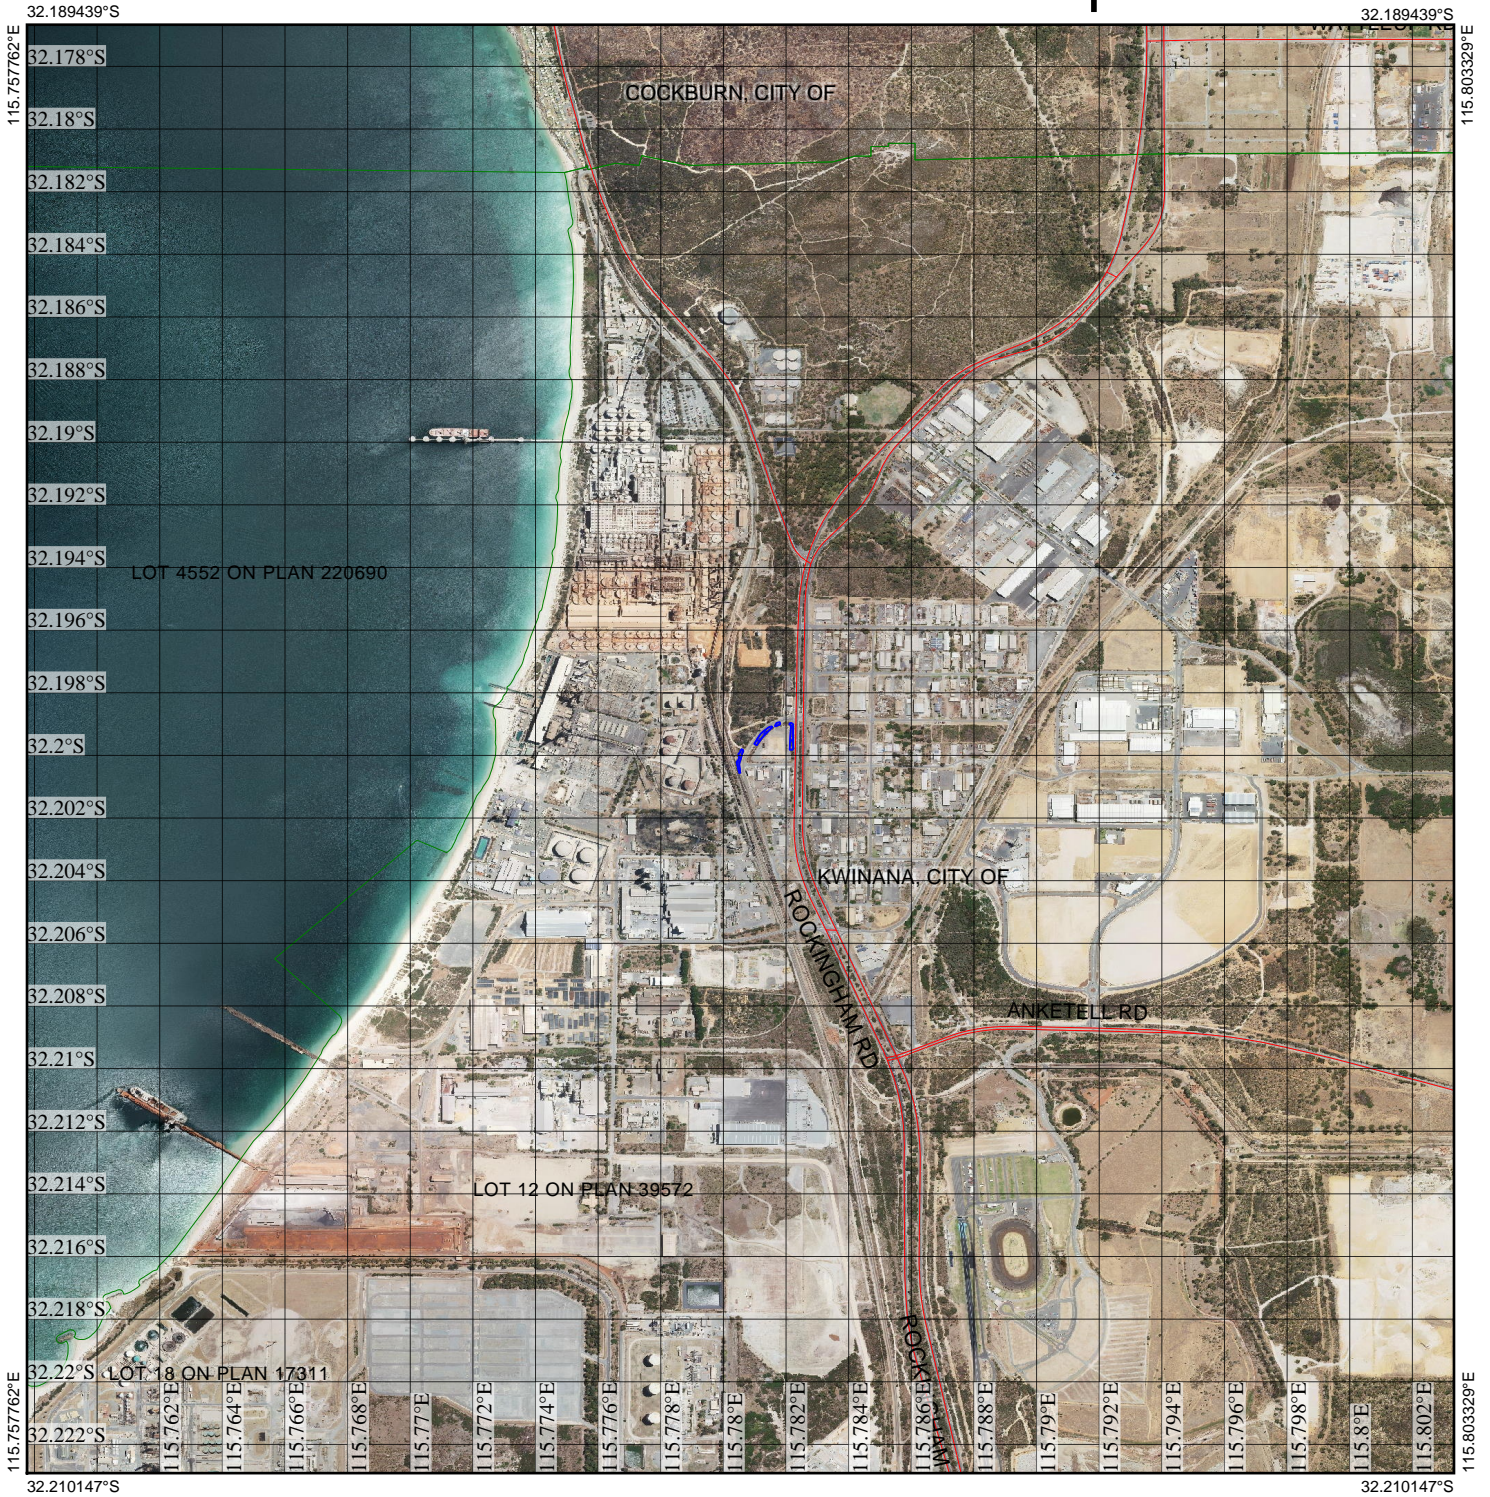

CPS 7300/1 - Context Map

Legend

- Clearing Instruments Proposals
- Imagery
- Local Government Authority

(Approximate when reproduced at A4)

GDA 94 (Lat/Long)

Geocentric Datum of Australia 1994

..... Date

GOVERNMENT OF
WESTERN AUSTRALIA
WA Crown Copyright 2016