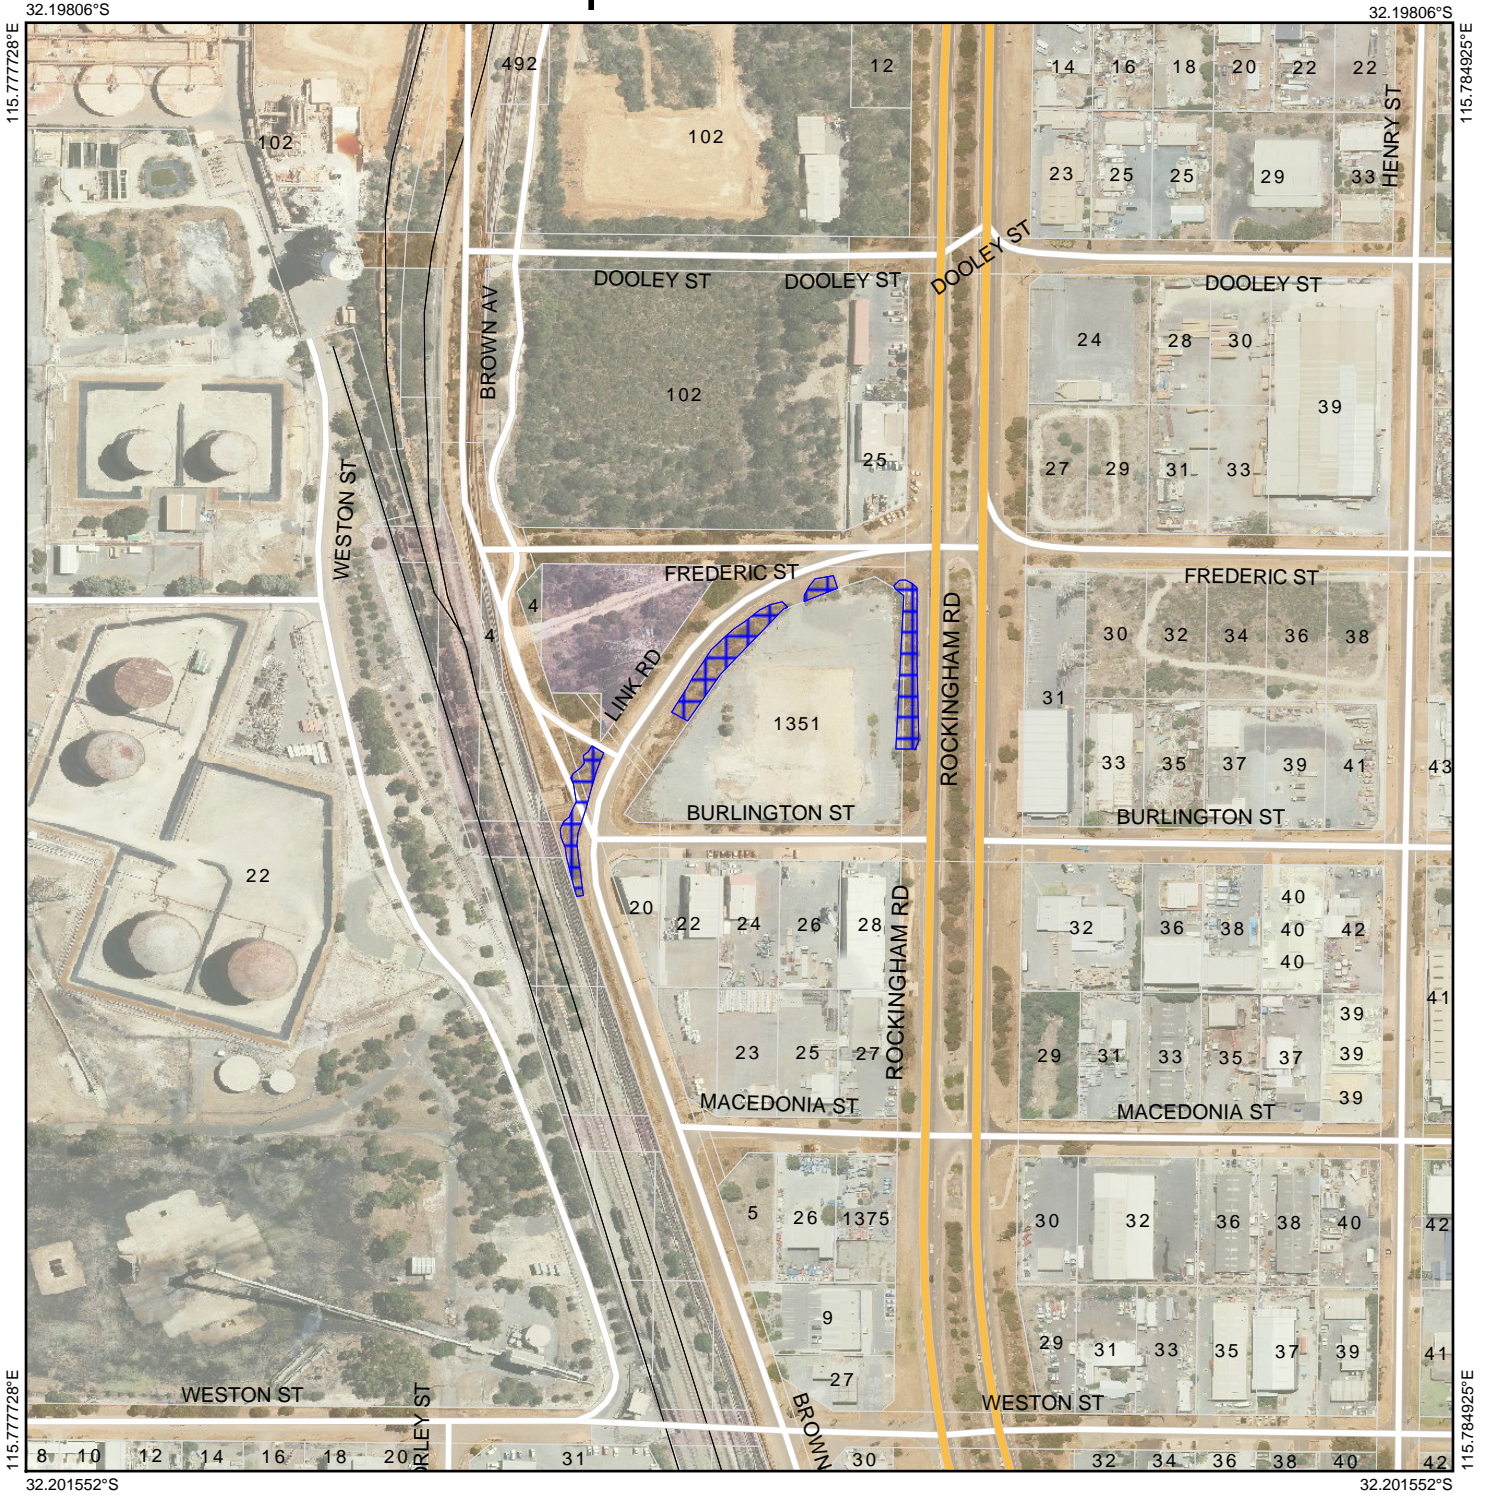

Map CPS 7300/1

Legend

-  Cadastre (Search)
-  Transport/Railway Stations
-  Waterbodies
-  Railways
-  Cadastre Flattened - 50K
-  Cadastre Flattened - 250K
-  Cadastre Flattened - 5K
-  Coastline

(Approximate when reproduced at A4)

GDA 94 (Lat/Long)

Geocentric Datum of Australia 1994

..... Date