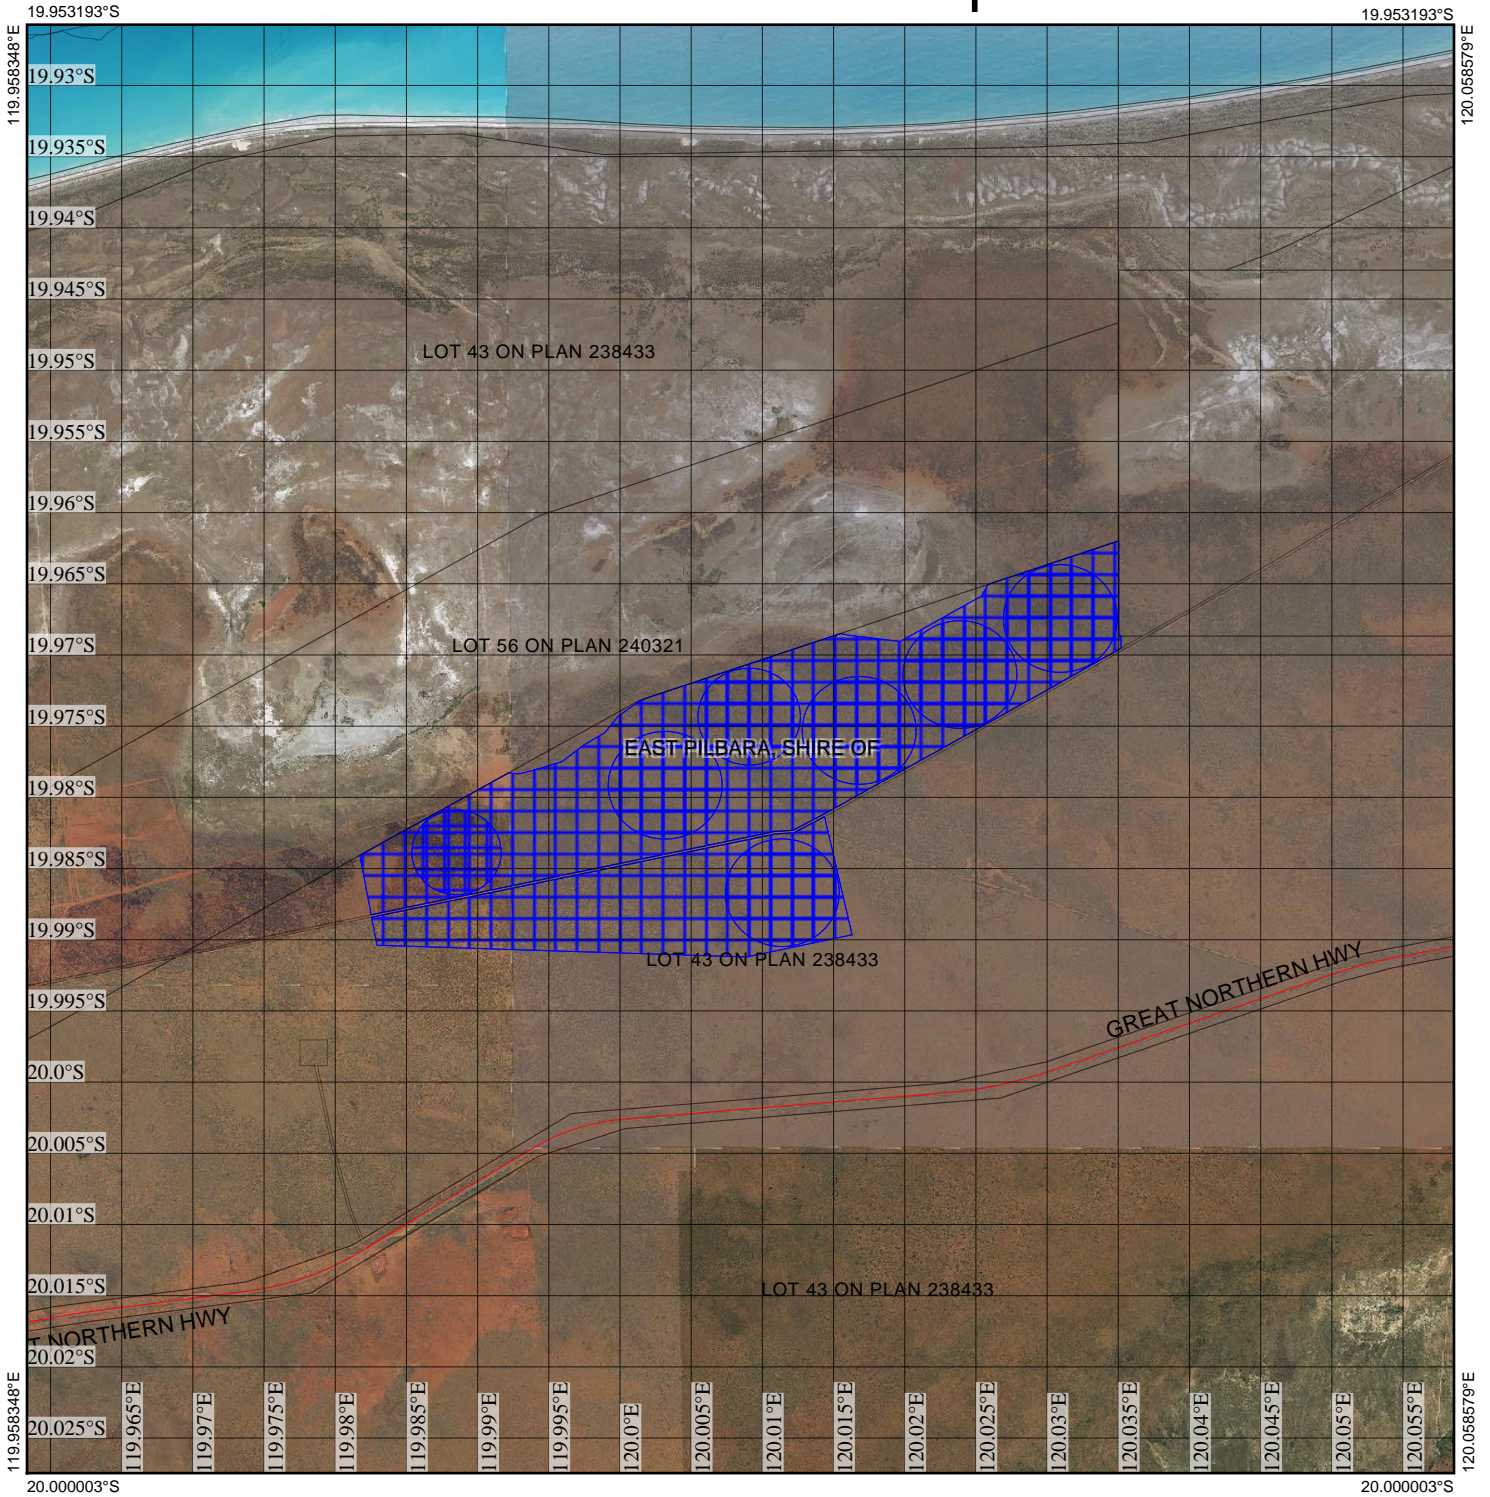

CPS 7312/1 - Map

Legend

- Clearing Instruments Proposals
- Imagery
- Local Government Authority

(Approximate when reproduced at A4)
GDA 94 (Lat/Long)

Geocentric Datum of Australia 1994

..... Date

GOVERNMENT OF
WESTERN AUSTRALIA
WA Crown Copyright 2016